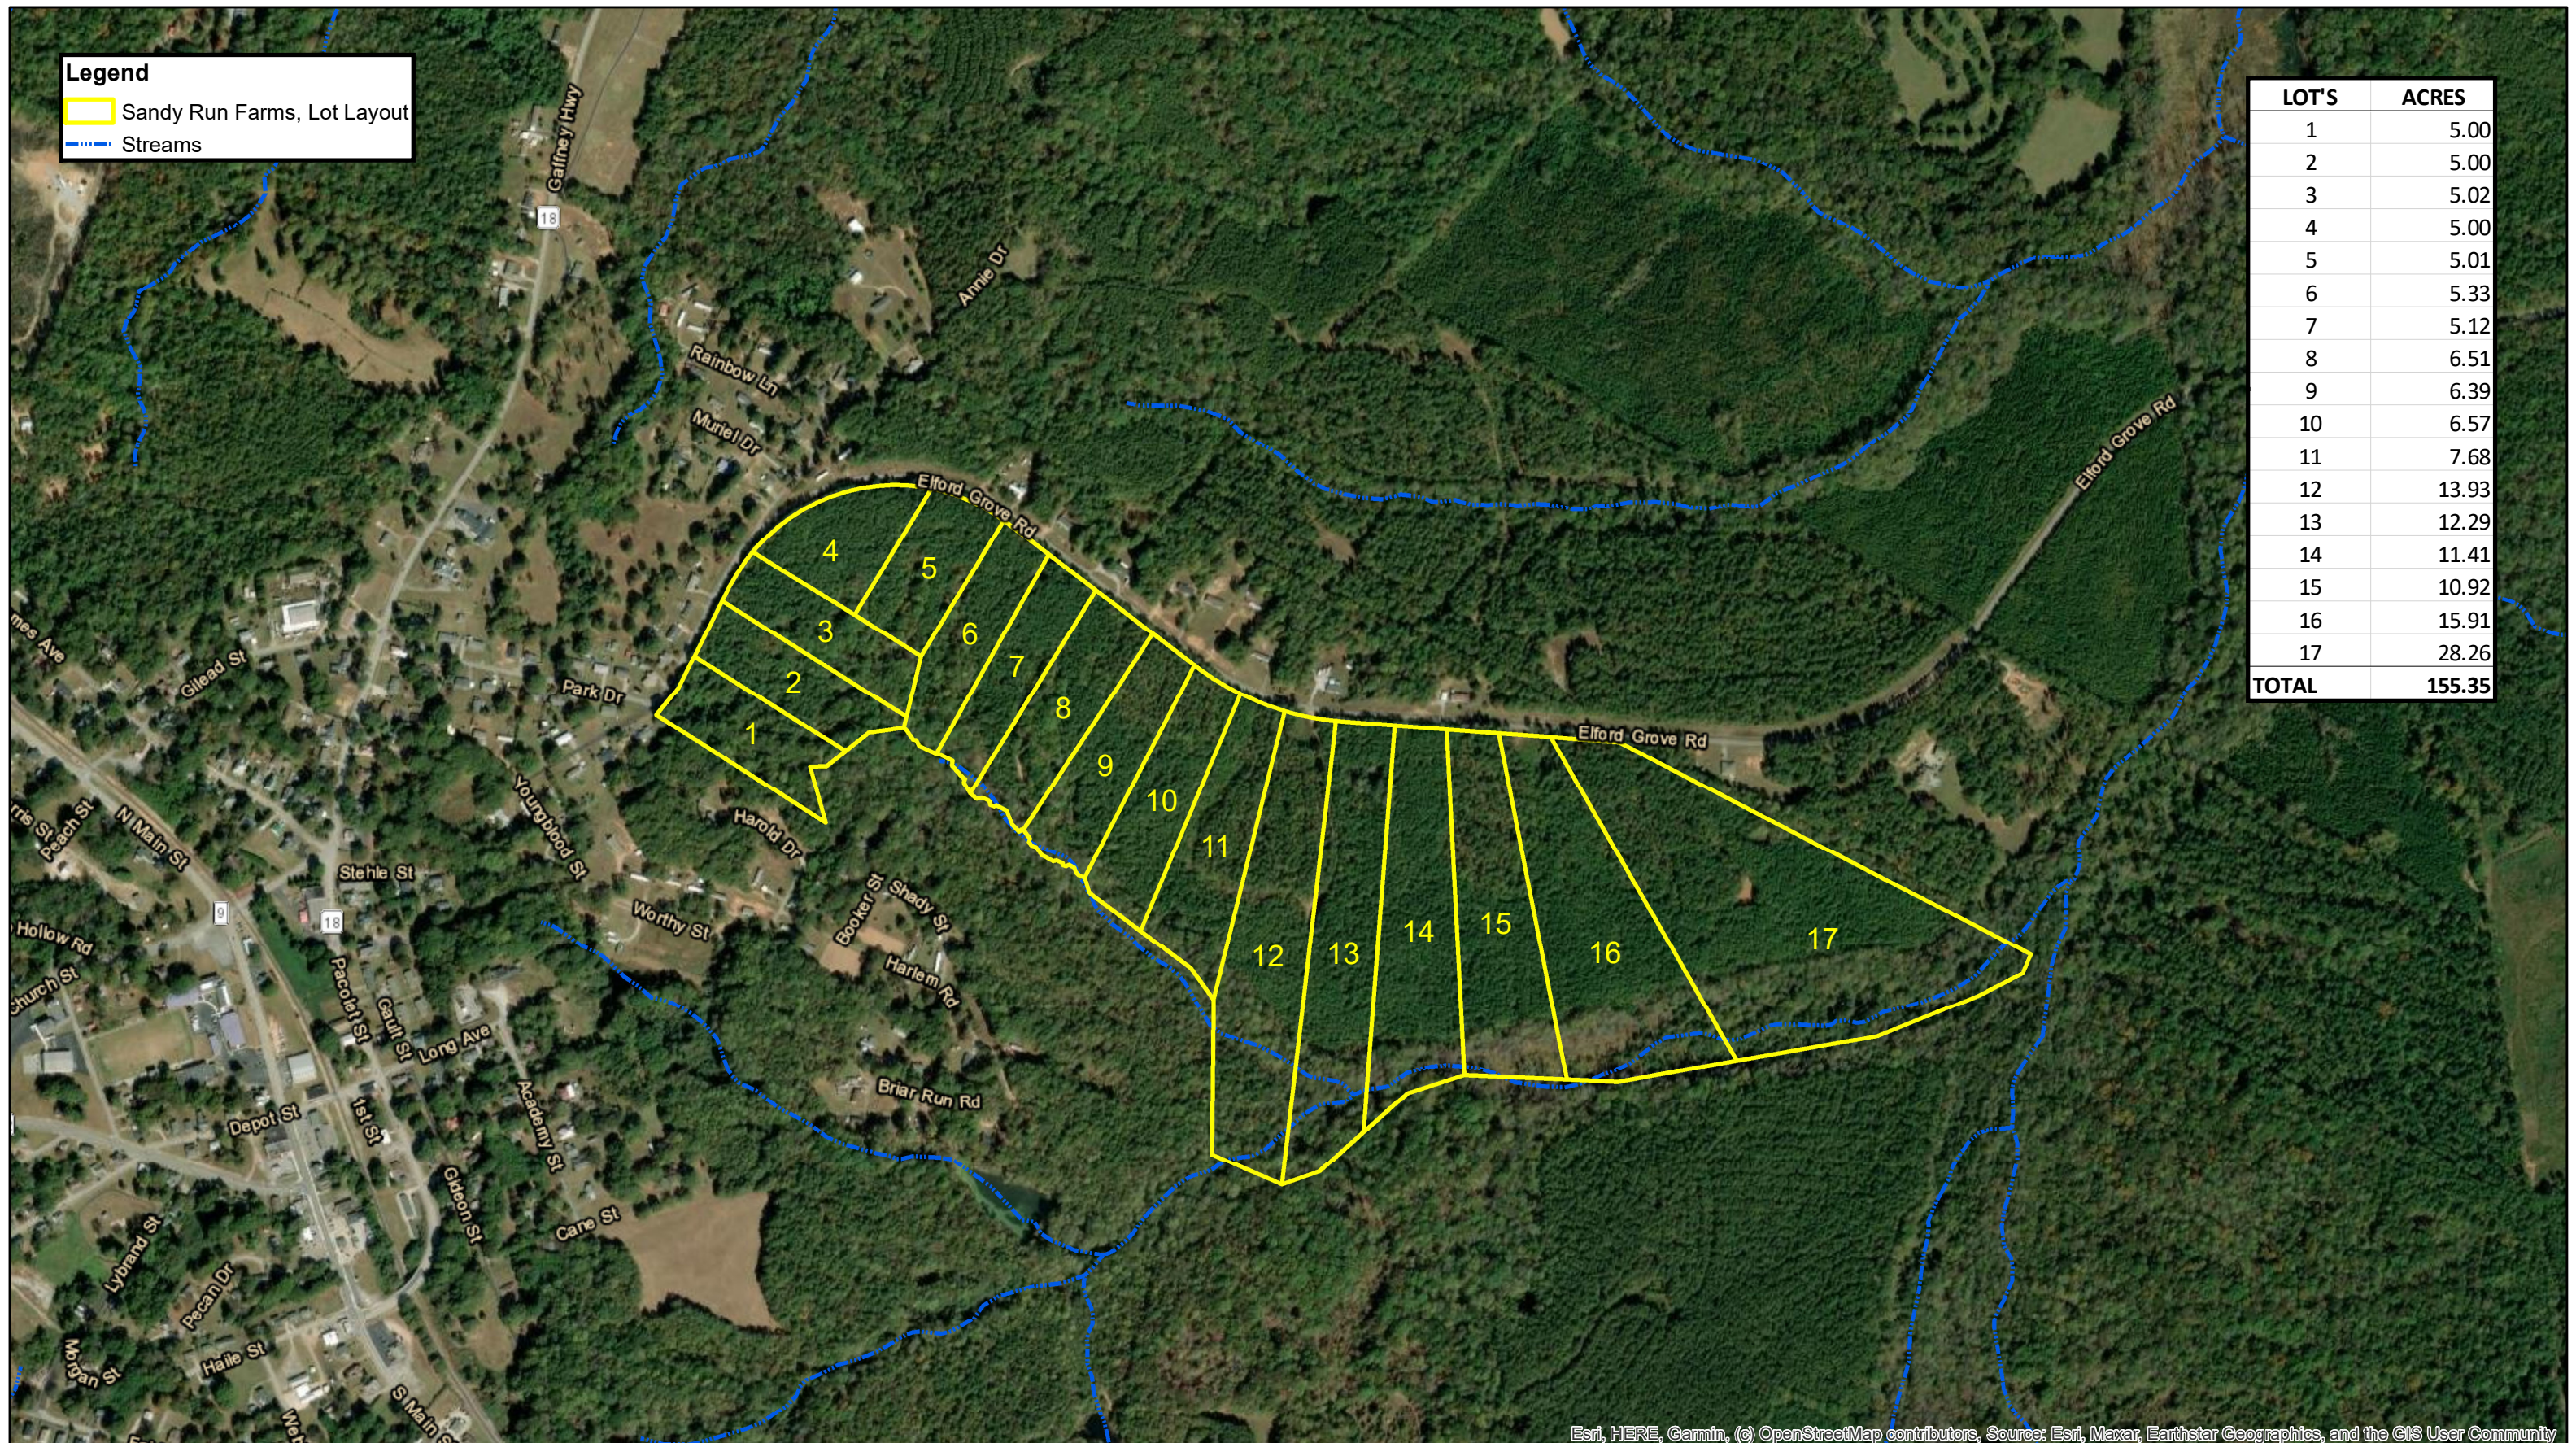

Legend
 Sandy Run Farms, Lot Layout
 Streams

LOT'S	ACRES
1	5.00
2	5.00
3	5.02
4	5.00
5	5.01
6	5.33
7	5.12
8	6.51
9	6.39
10	6.57
11	7.68
12	13.93
13	12.29
14	11.41
15	10.92
16	15.91
17	28.26
TOTAL	155.35

Sandy Run Farms
 Lot Layout
 Aerial Photography
 Union County, SC
 TMS: 018-00-00-0176-000
 164± GIS Acres
 May, 2026