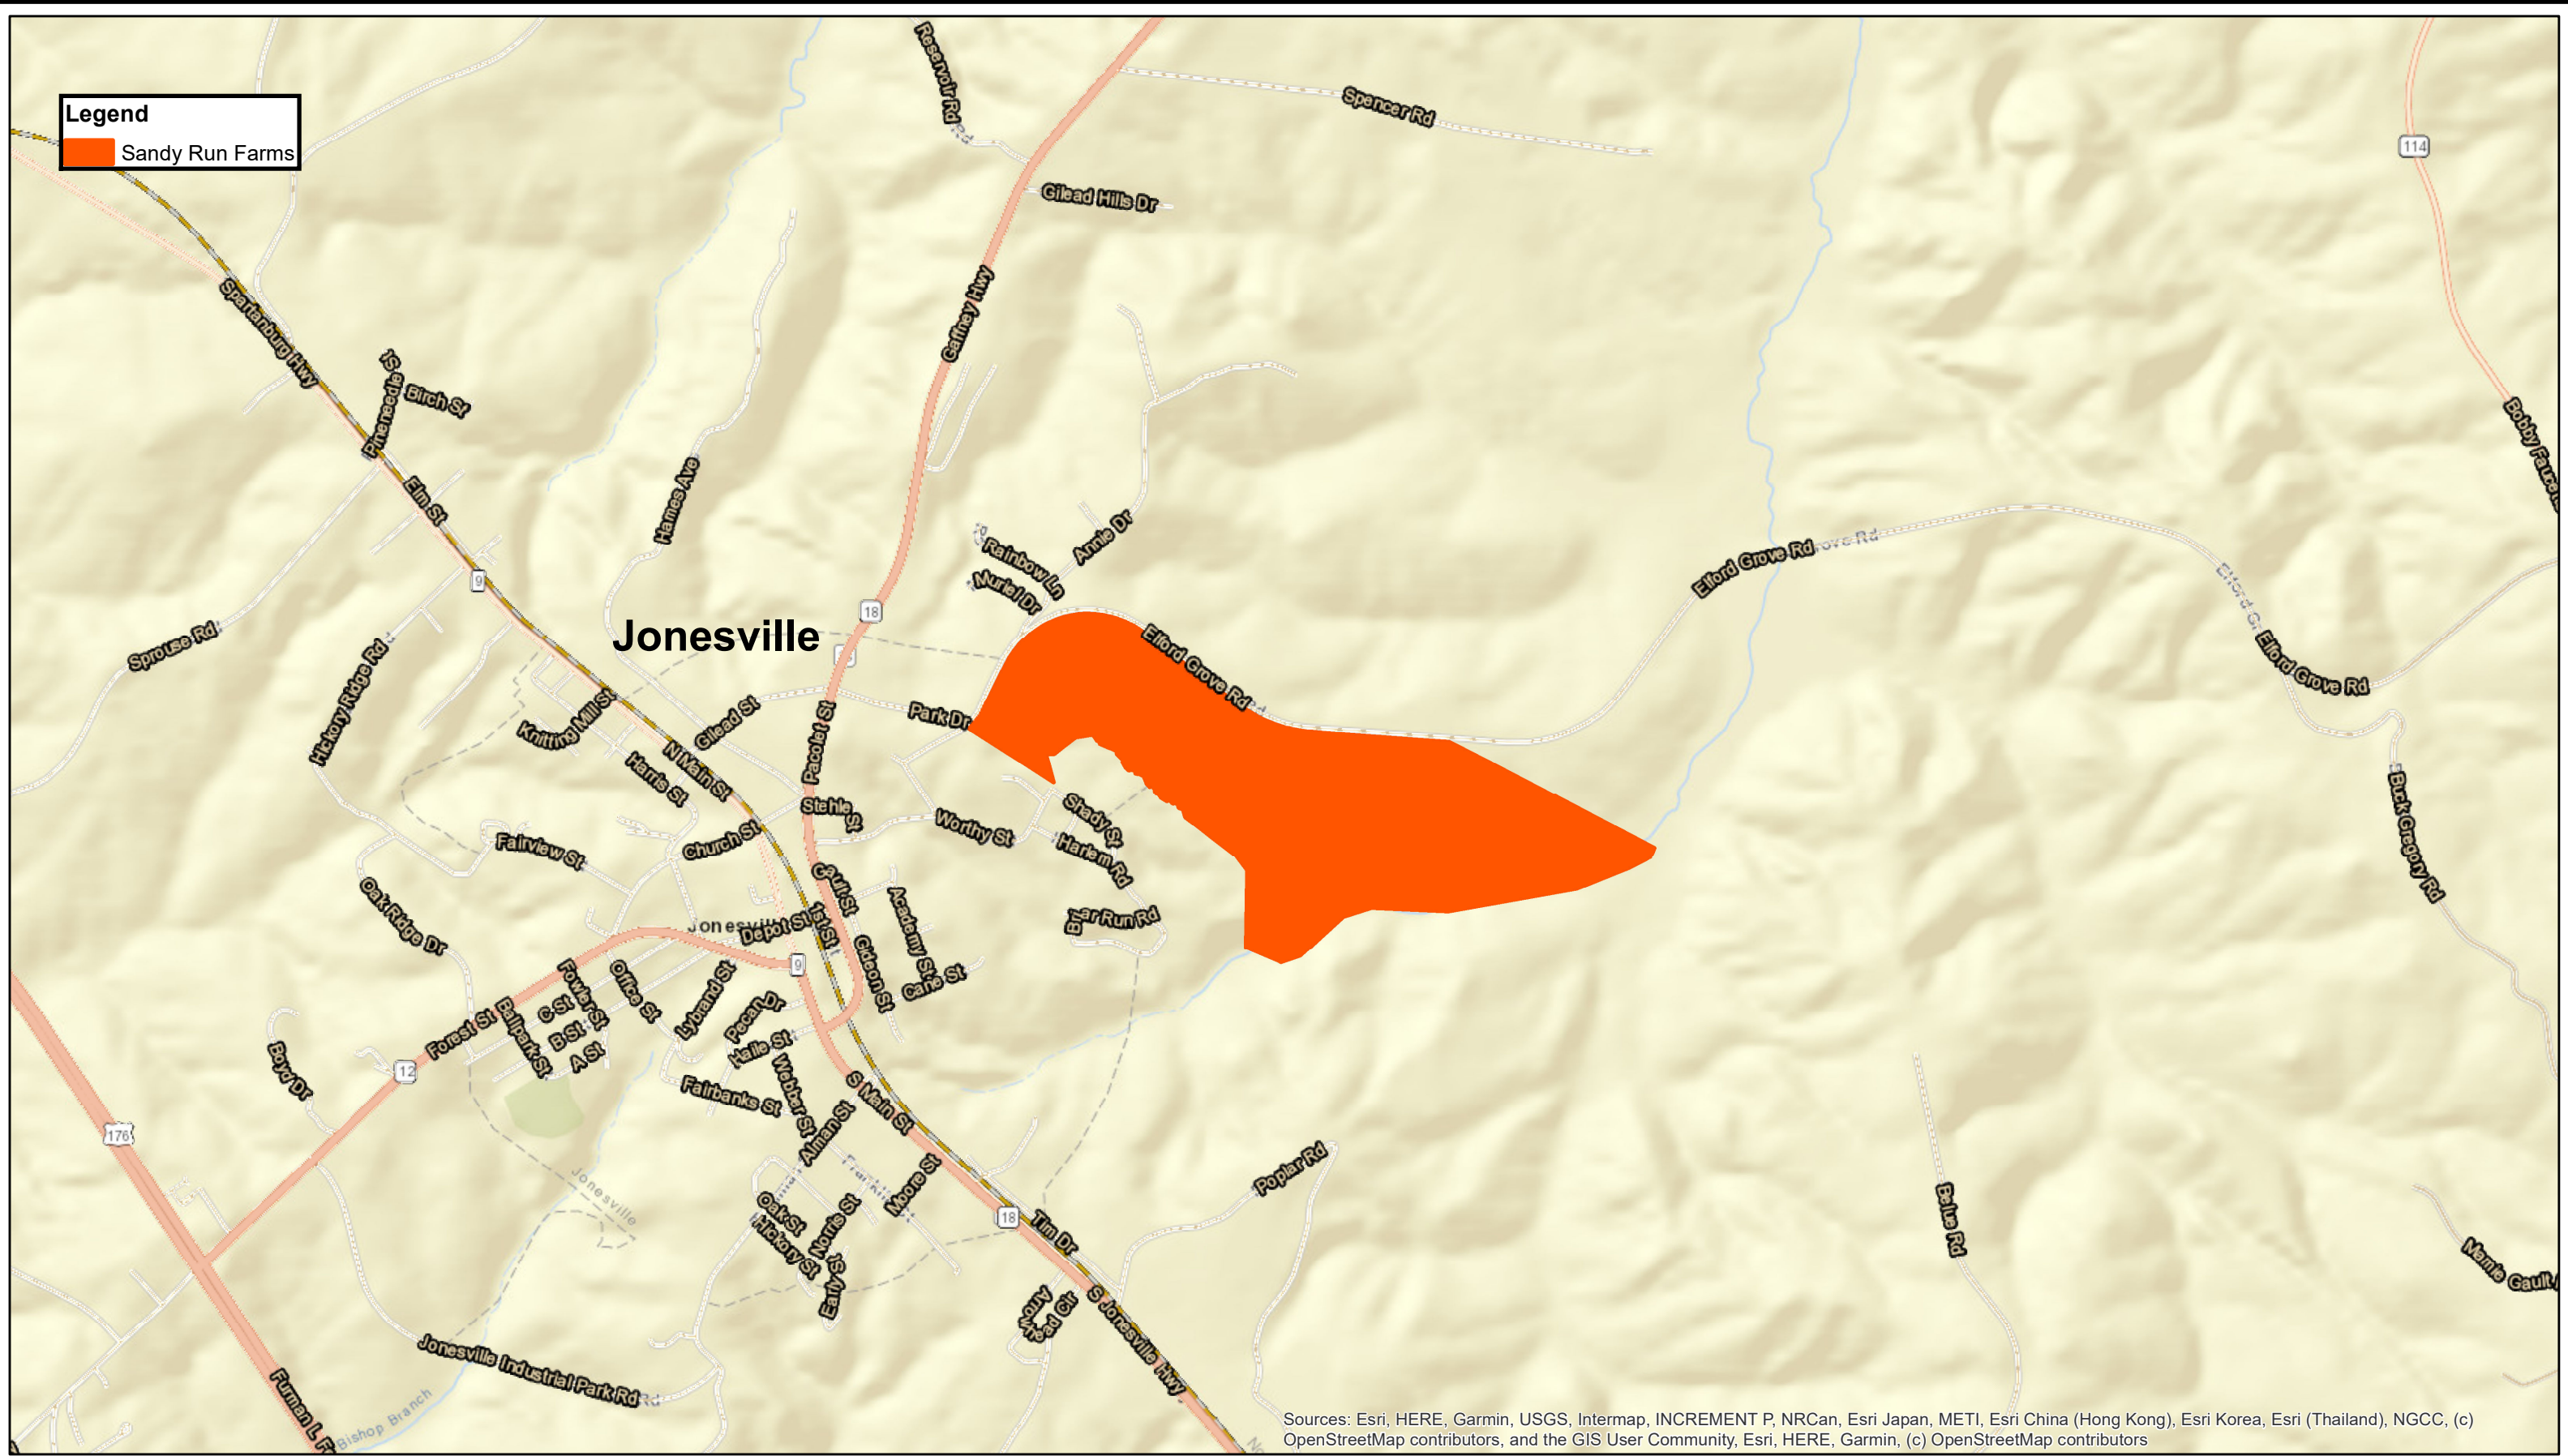

Legend
 Sandy Run Farms

Sources: Esri, HERE, Garmin, USGS, Intermap, INCREMENT P, NRCan, Esri Japan, METI, Esri China (Hong Kong), Esri Korea, Esri (Thailand), NGCC, (c) OpenStreetMap contributors, and the GIS User Community, Esri, HERE, Garmin, (c) OpenStreetMap contributors

Owner's agents make no claims as to the accuracy of this map.

SOUTHEASTERN FORESTRY
Managing your forests for the future

Sandy Run Farms
 Location Map
 Aerial Photography
 Union County, SC
 TMS: 018-00-00-0176-000
 155.35± GIS Acres
 May, 2026