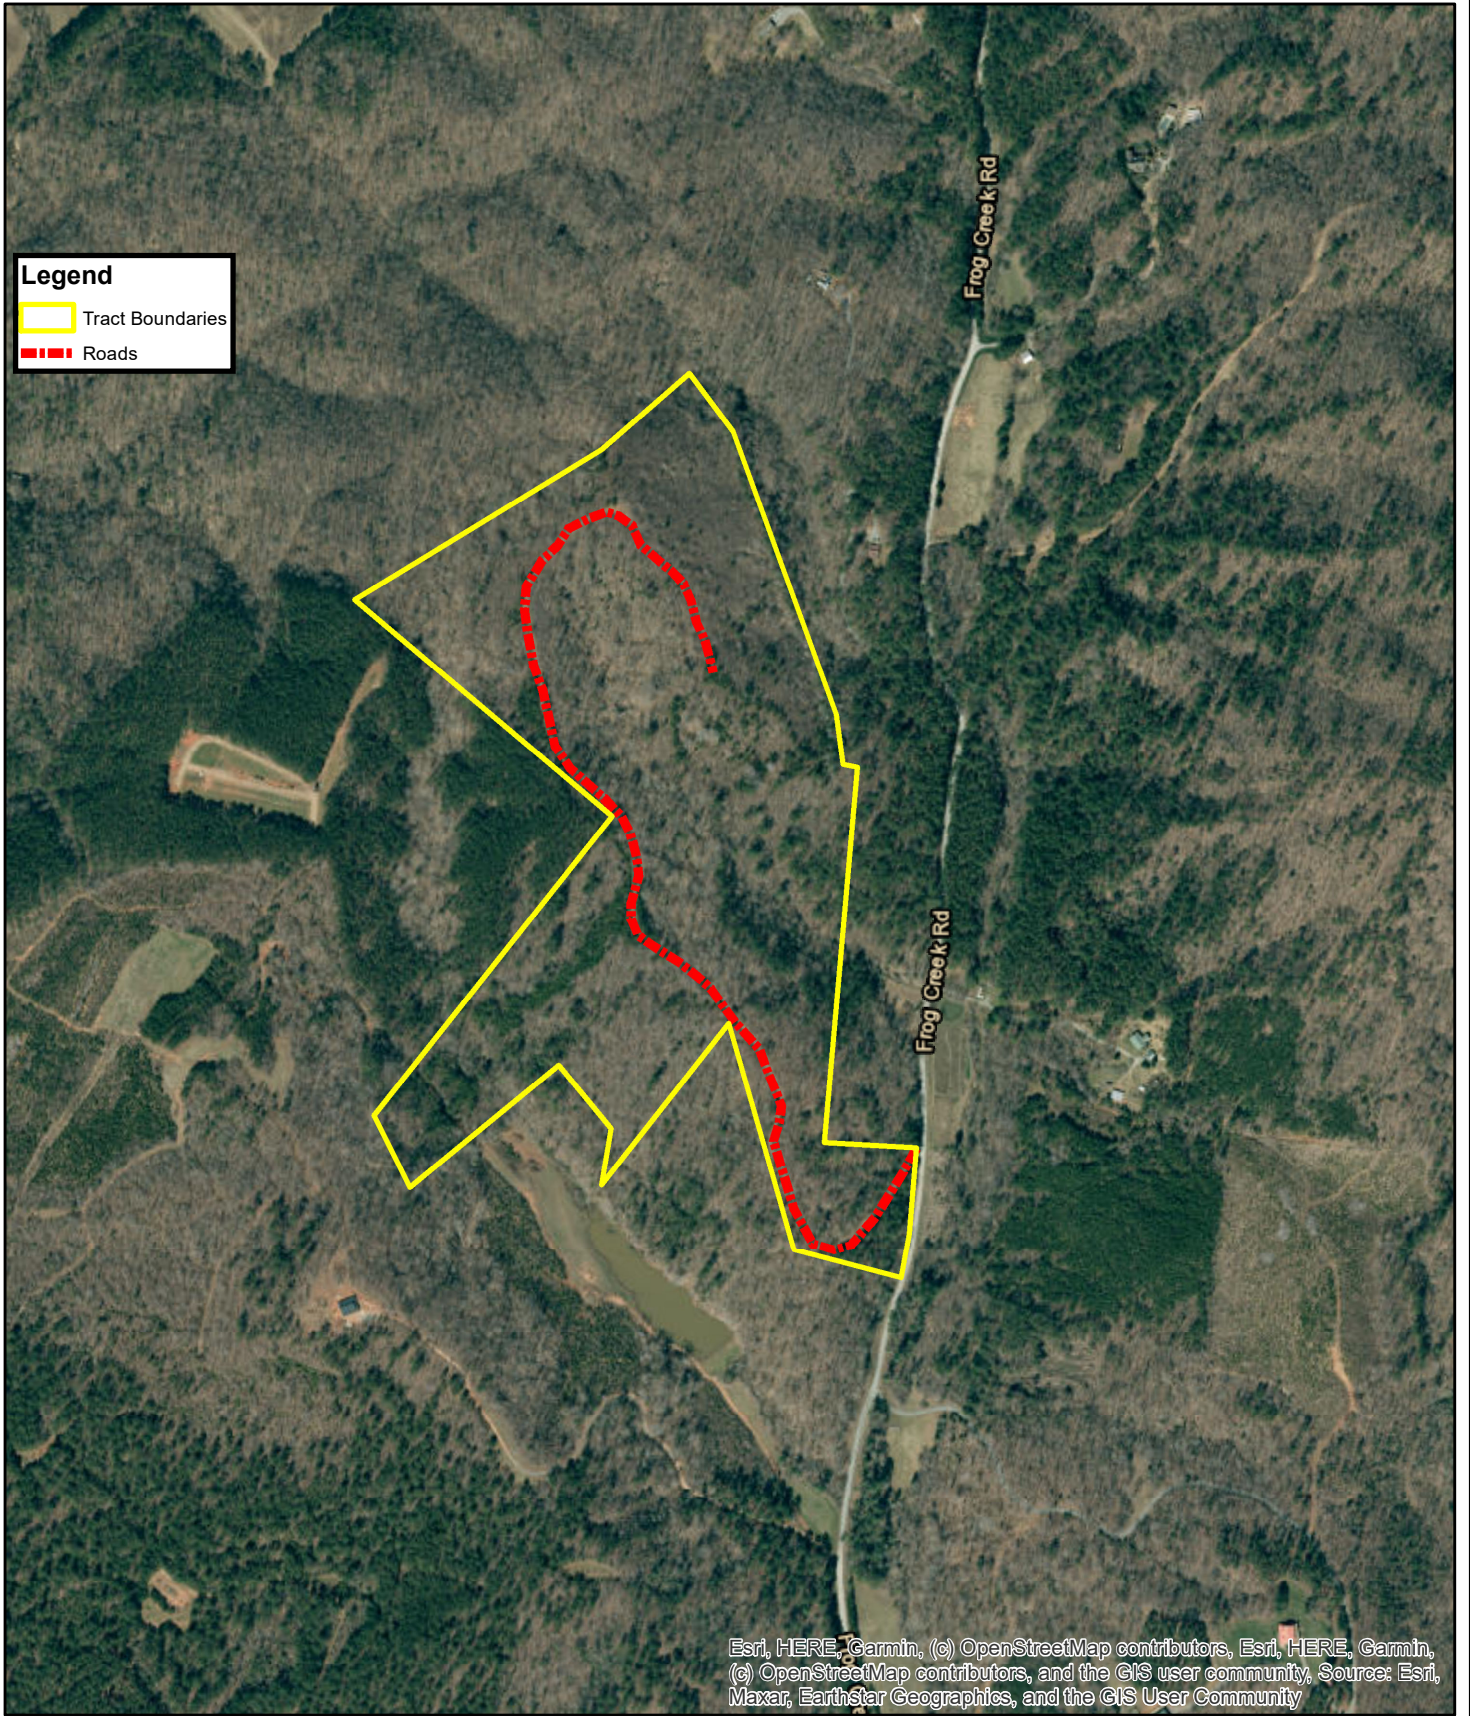

Legend

-  Tract Boundaries
-  Roads

Esri, HERE, Garmin, (c) OpenStreetMap contributors, Esri, HERE, Garmin, (c) OpenStreetMap contributors, and the GIS user community, Source: Esri, Maxar, EarthStar Geographics, and the GIS User Community

Owners and owner's agents make no claims as to the accuracy of this map. Map is not a survey!

SOUTHEASTERN FORESTRY
Managing your forests for the future

Michael Rhyne Parker
Aerial Photo 2023
Tract Name: Ridgeline Retreat
TMS #119794 & 1621963
66.36± Plat Acres
Rutherford County, NC
May, 2026