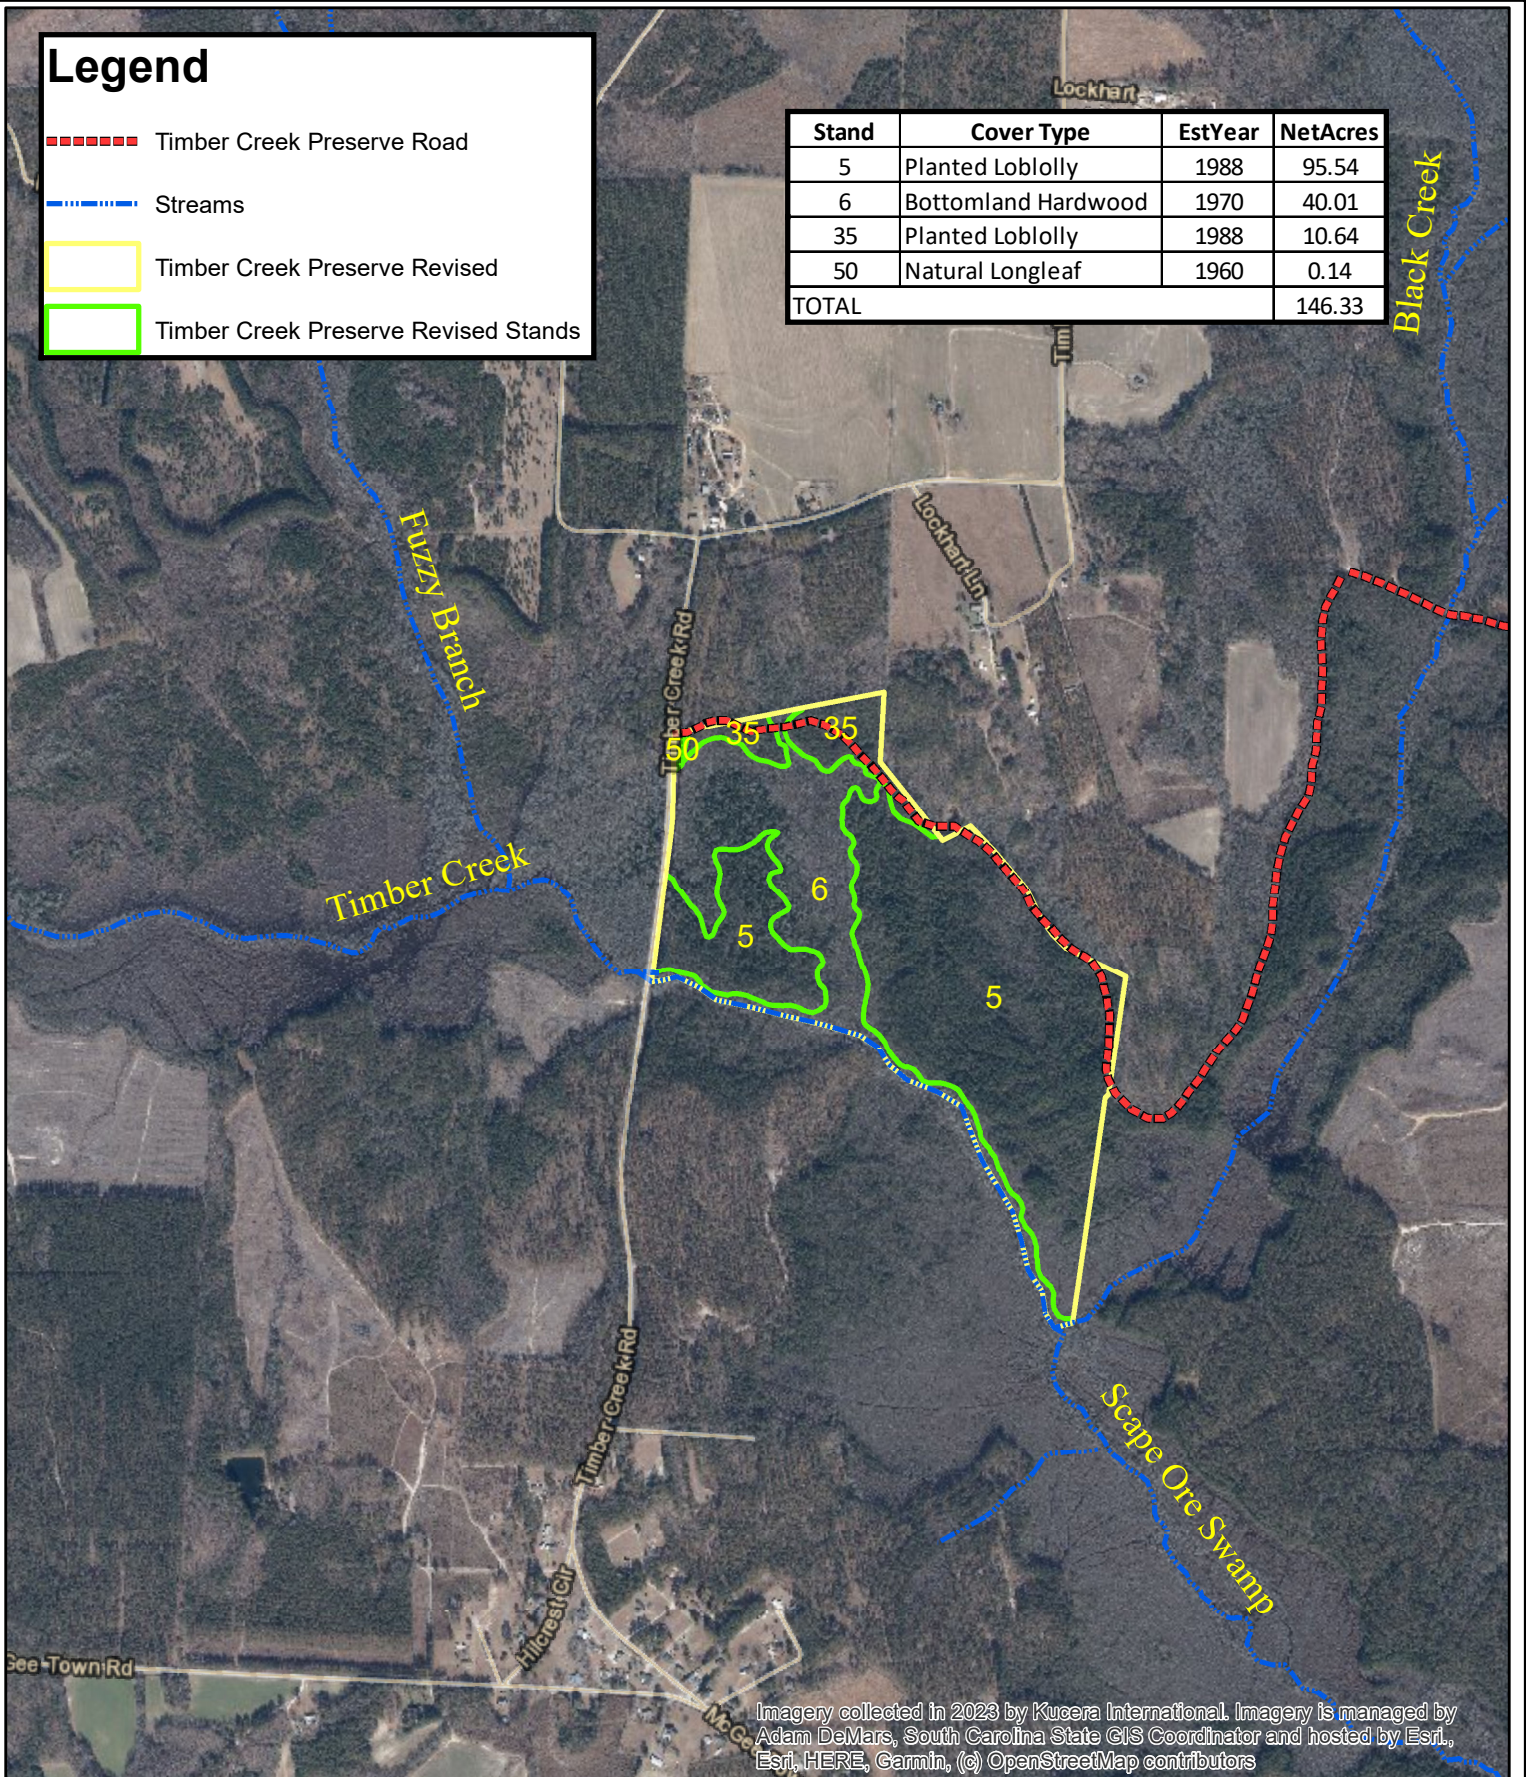

Legend

- Timber Creek Preserve Road
- Streams
- Timber Creek Preserve Revised
- Timber Creek Preserve Revised Stands

Stand	Cover Type	EstYear	NetAcres
5	Planted Loblolly	1988	95.54
6	Bottomland Hardwood	1970	40.01
35	Planted Loblolly	1988	10.64
50	Natural Longleaf	1960	0.14
TOTAL			146.33

Imagery collected in 2023 by Kucera International. Imagery is managed by Adam DeMars, South Carolina State GIS Coordinator and hosted by Esri, Esri, HERE, Garmin, (c) OpenStreetMap contributors

Owners and owner's agents make no claims as to the accuracy of this map.

SOUTHEASTERN FORESTRY
Managing your forests for the future

1,320 0 1,320 Feet

Timber Creek Preserve
TMS# Part of
020-00-00-013-00
Aerial Type Map
146.33± Acres
Lee County, SC
February, 2026