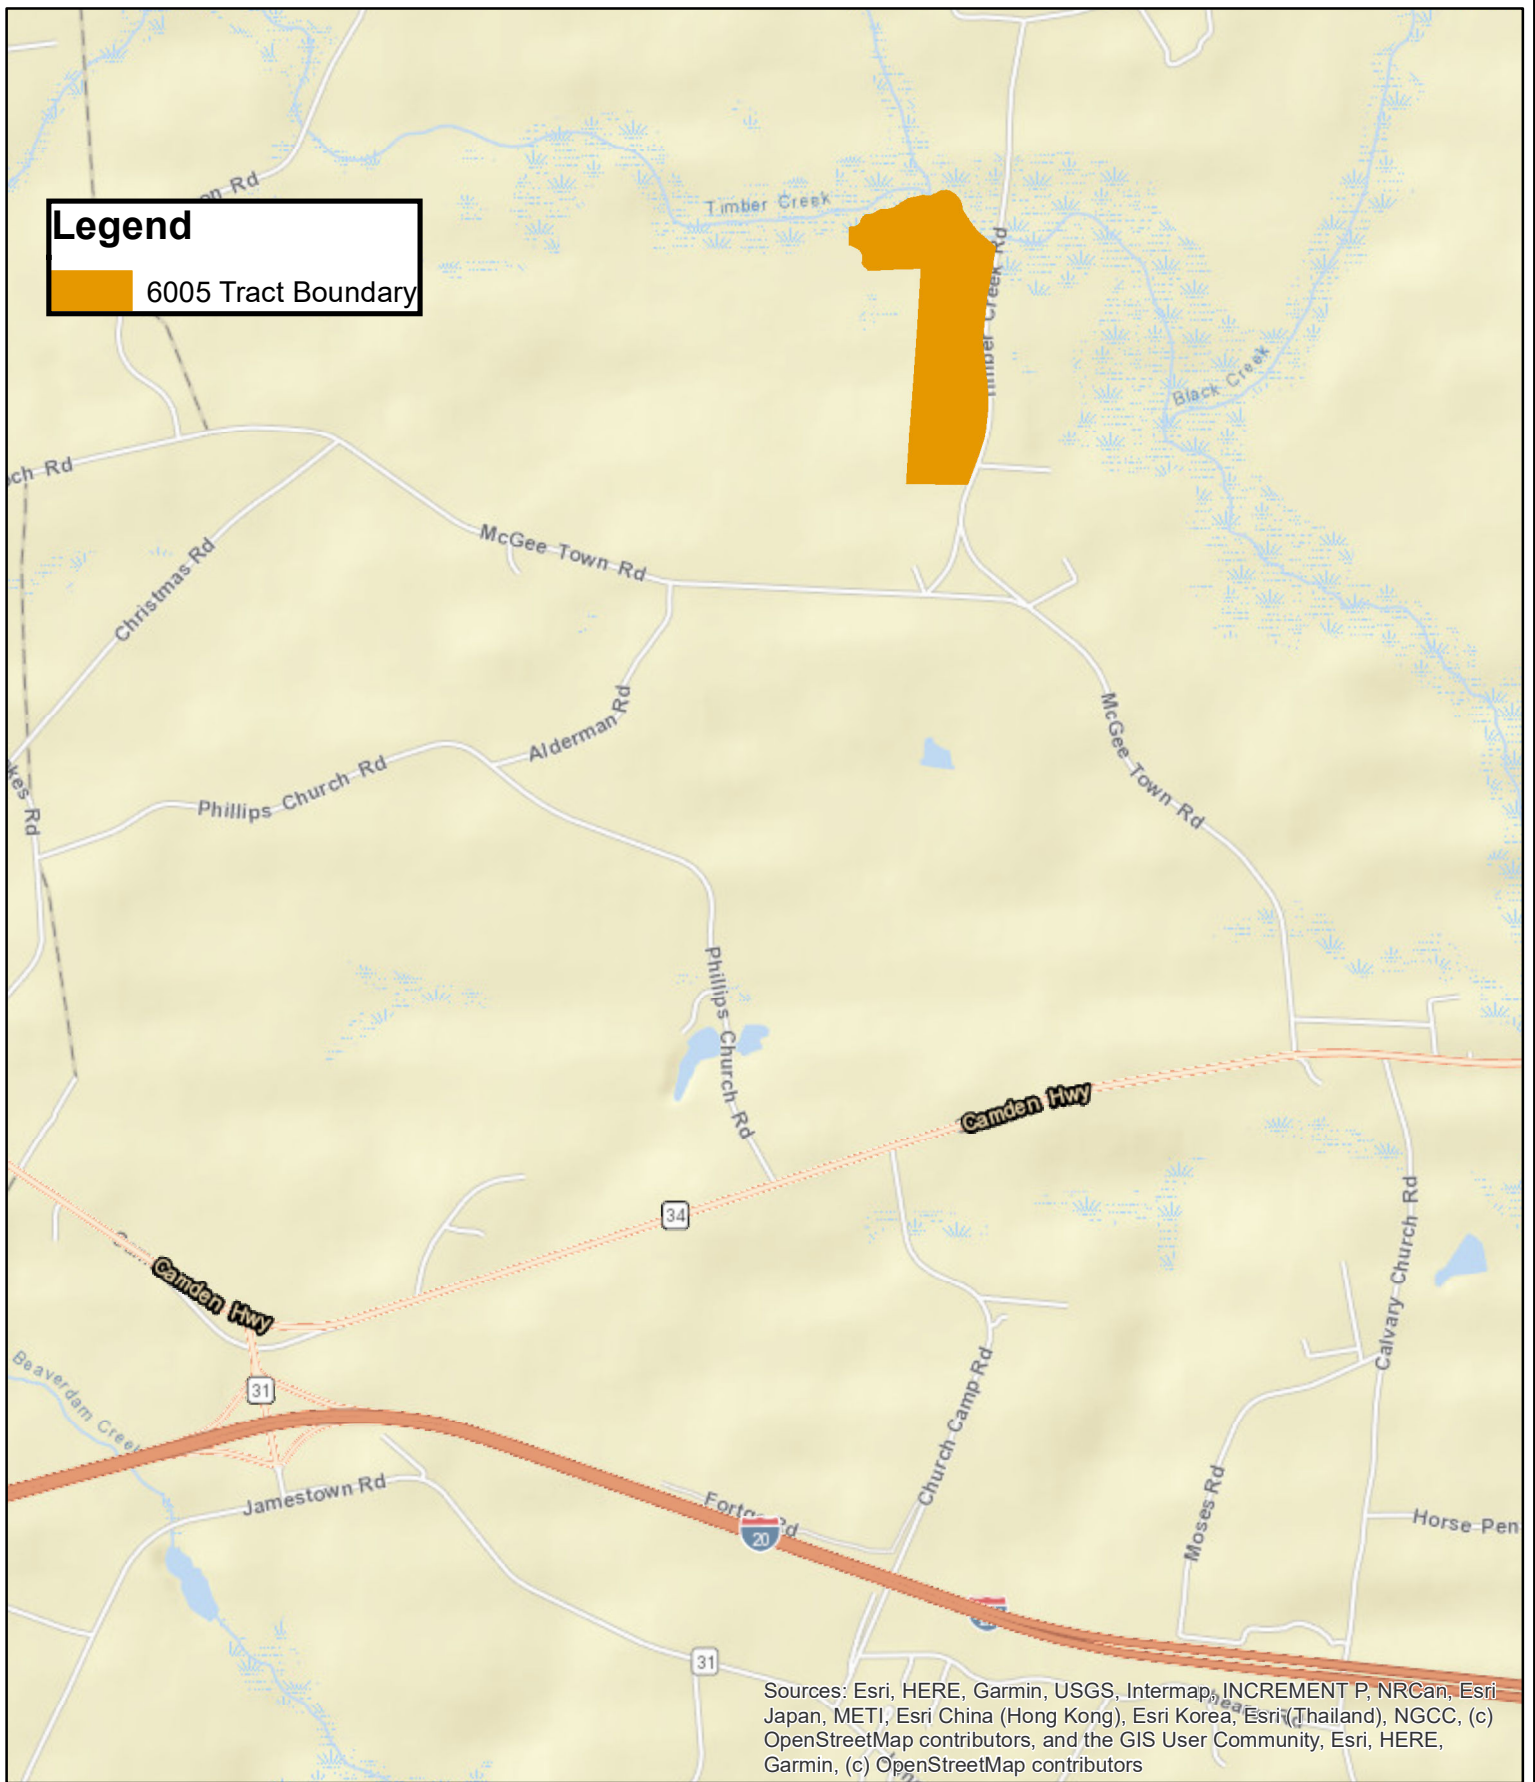

Legend

 6005 Tract Boundary

Sources: Esri, HERE, Garmin, USGS, Intermap, INCREMENT P, NRCan, Esri Japan, METI, Esri China (Hong Kong), Esri Korea, Esri (Thailand), NGCC, (c) OpenStreetMap contributors, and the GIS User Community, Esri, HERE, Garmin, (c) OpenStreetMap contributors

Owners and owner's agents make no claims as to the accuracy of this map.

SOUTHEASTERN FORESTRY
Managing your forests for the future

Timber Creek Tract
Number: 6005
Location Map
100.5± Acres
Lee County, SC
July 2020