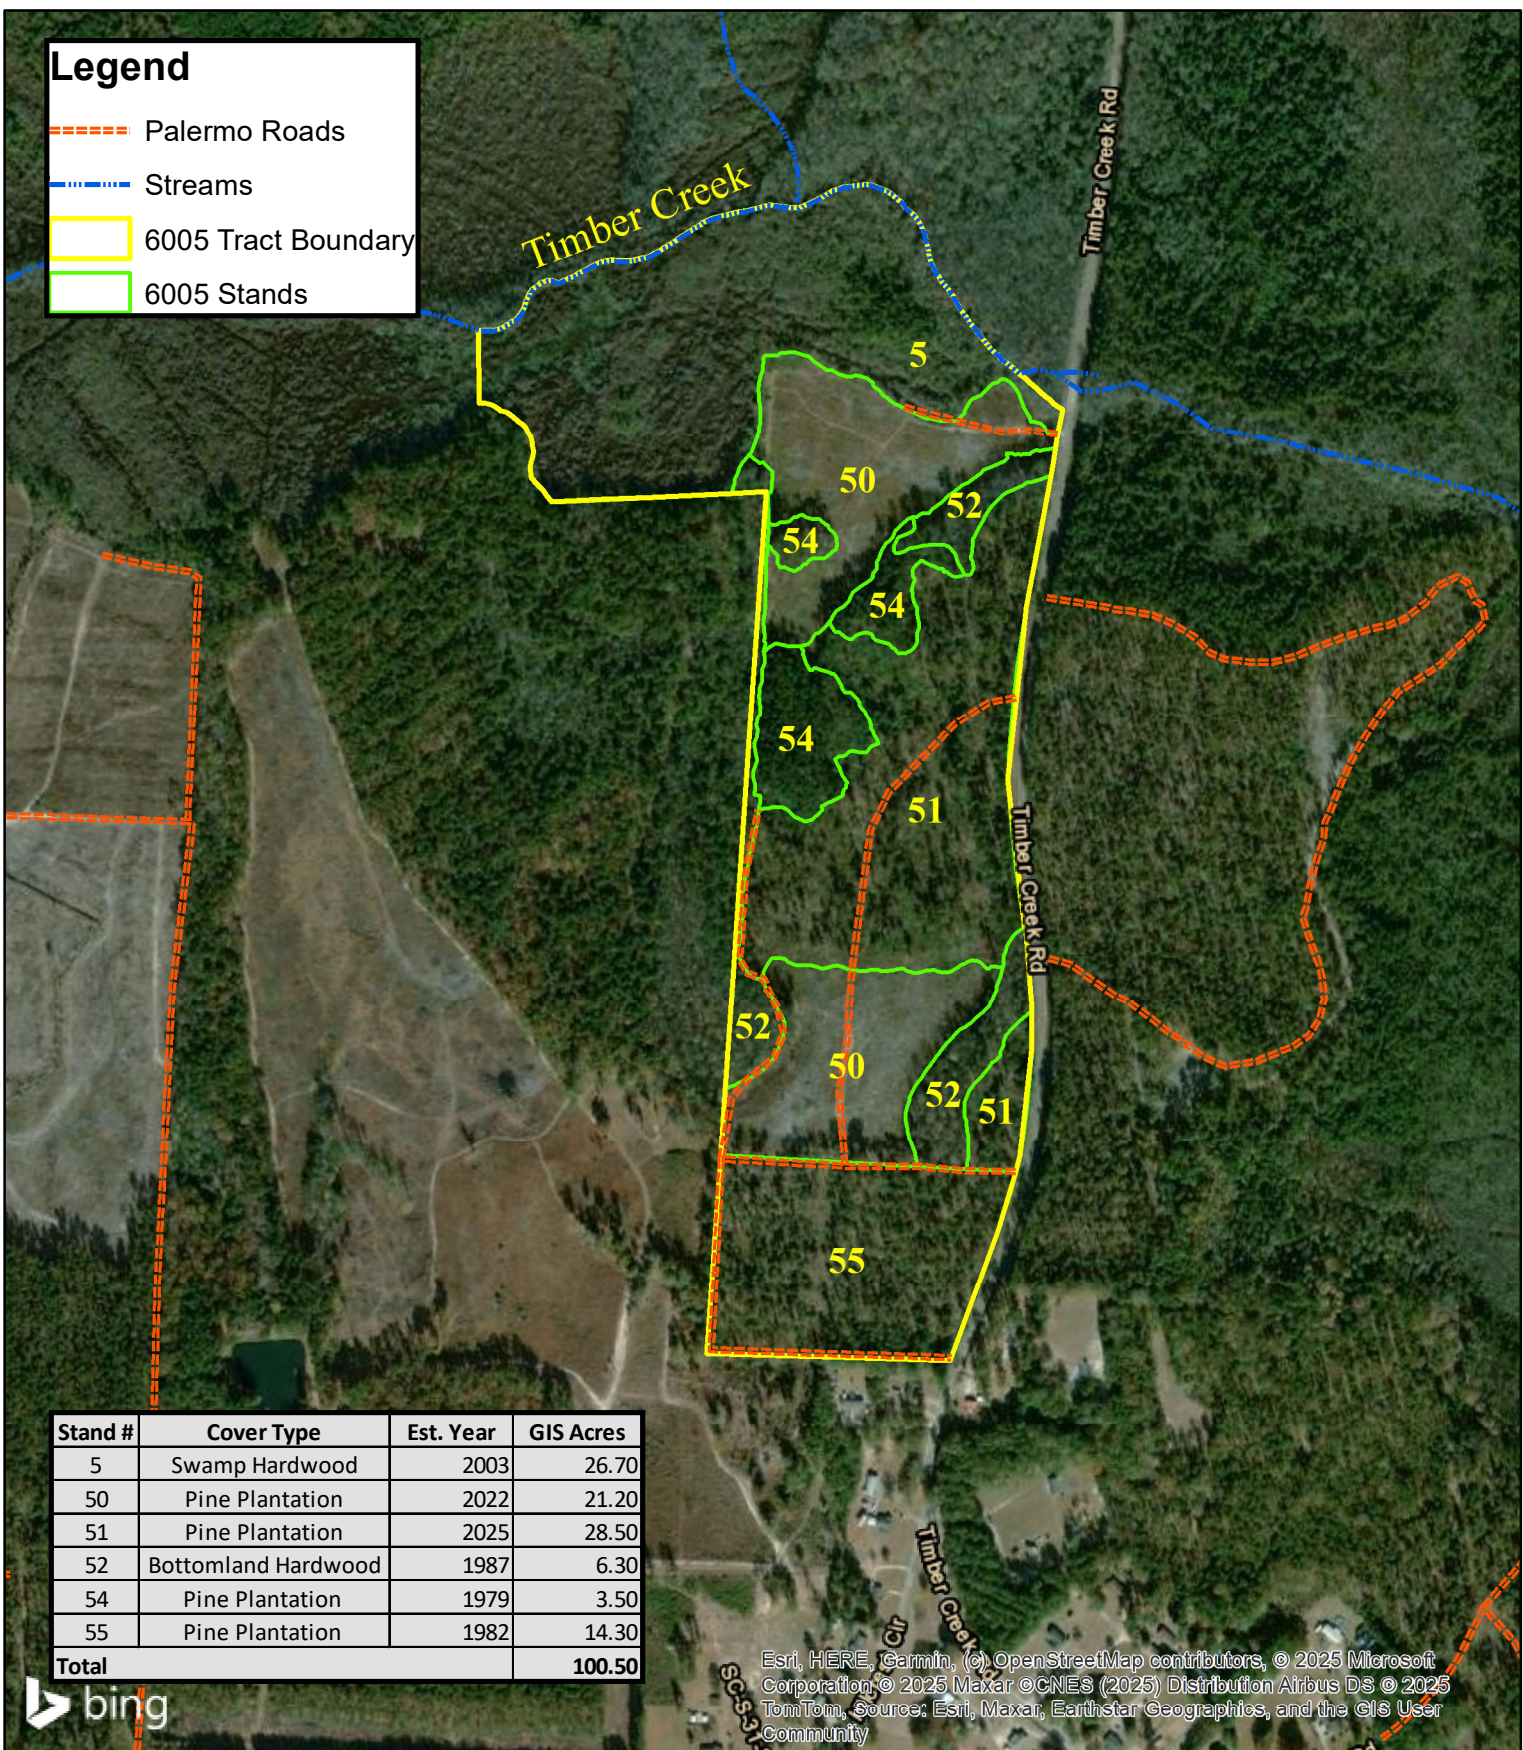

# Legend

-  Palermo Roads
-  Streams
-  6005 Tract Boundary
-  6005 Stands

Stand #	Cover Type	Est. Year	GIS Acres
5	Swamp Hardwood	2003	26.70
50	Pine Plantation	2022	21.20
51	Pine Plantation	2025	28.50
52	Bottomland Hardwood	1987	6.30
54	Pine Plantation	1979	3.50
55	Pine Plantation	1982	14.30
<b>Total</b>			<b>100.50</b>

Esri, HERE, Garmin, © OpenStreetMap contributors, © 2025 Microsoft Corporation © 2025 Maxar © CNES (2025) Distribution Airbus DS © 2025 TomTom, Source: Esri, Maxar, Earthstar Geographics, and the GIS User Community

Owners and owner's agents make no claims as to the accuracy of this map.

Palermo Timber  
 Timber Creek Tract  
 Lucknow West  
 Tract 6005, 2023 Aerial Photo  
 100.5± Acres  
 Lee County, SC  
 February, 2025