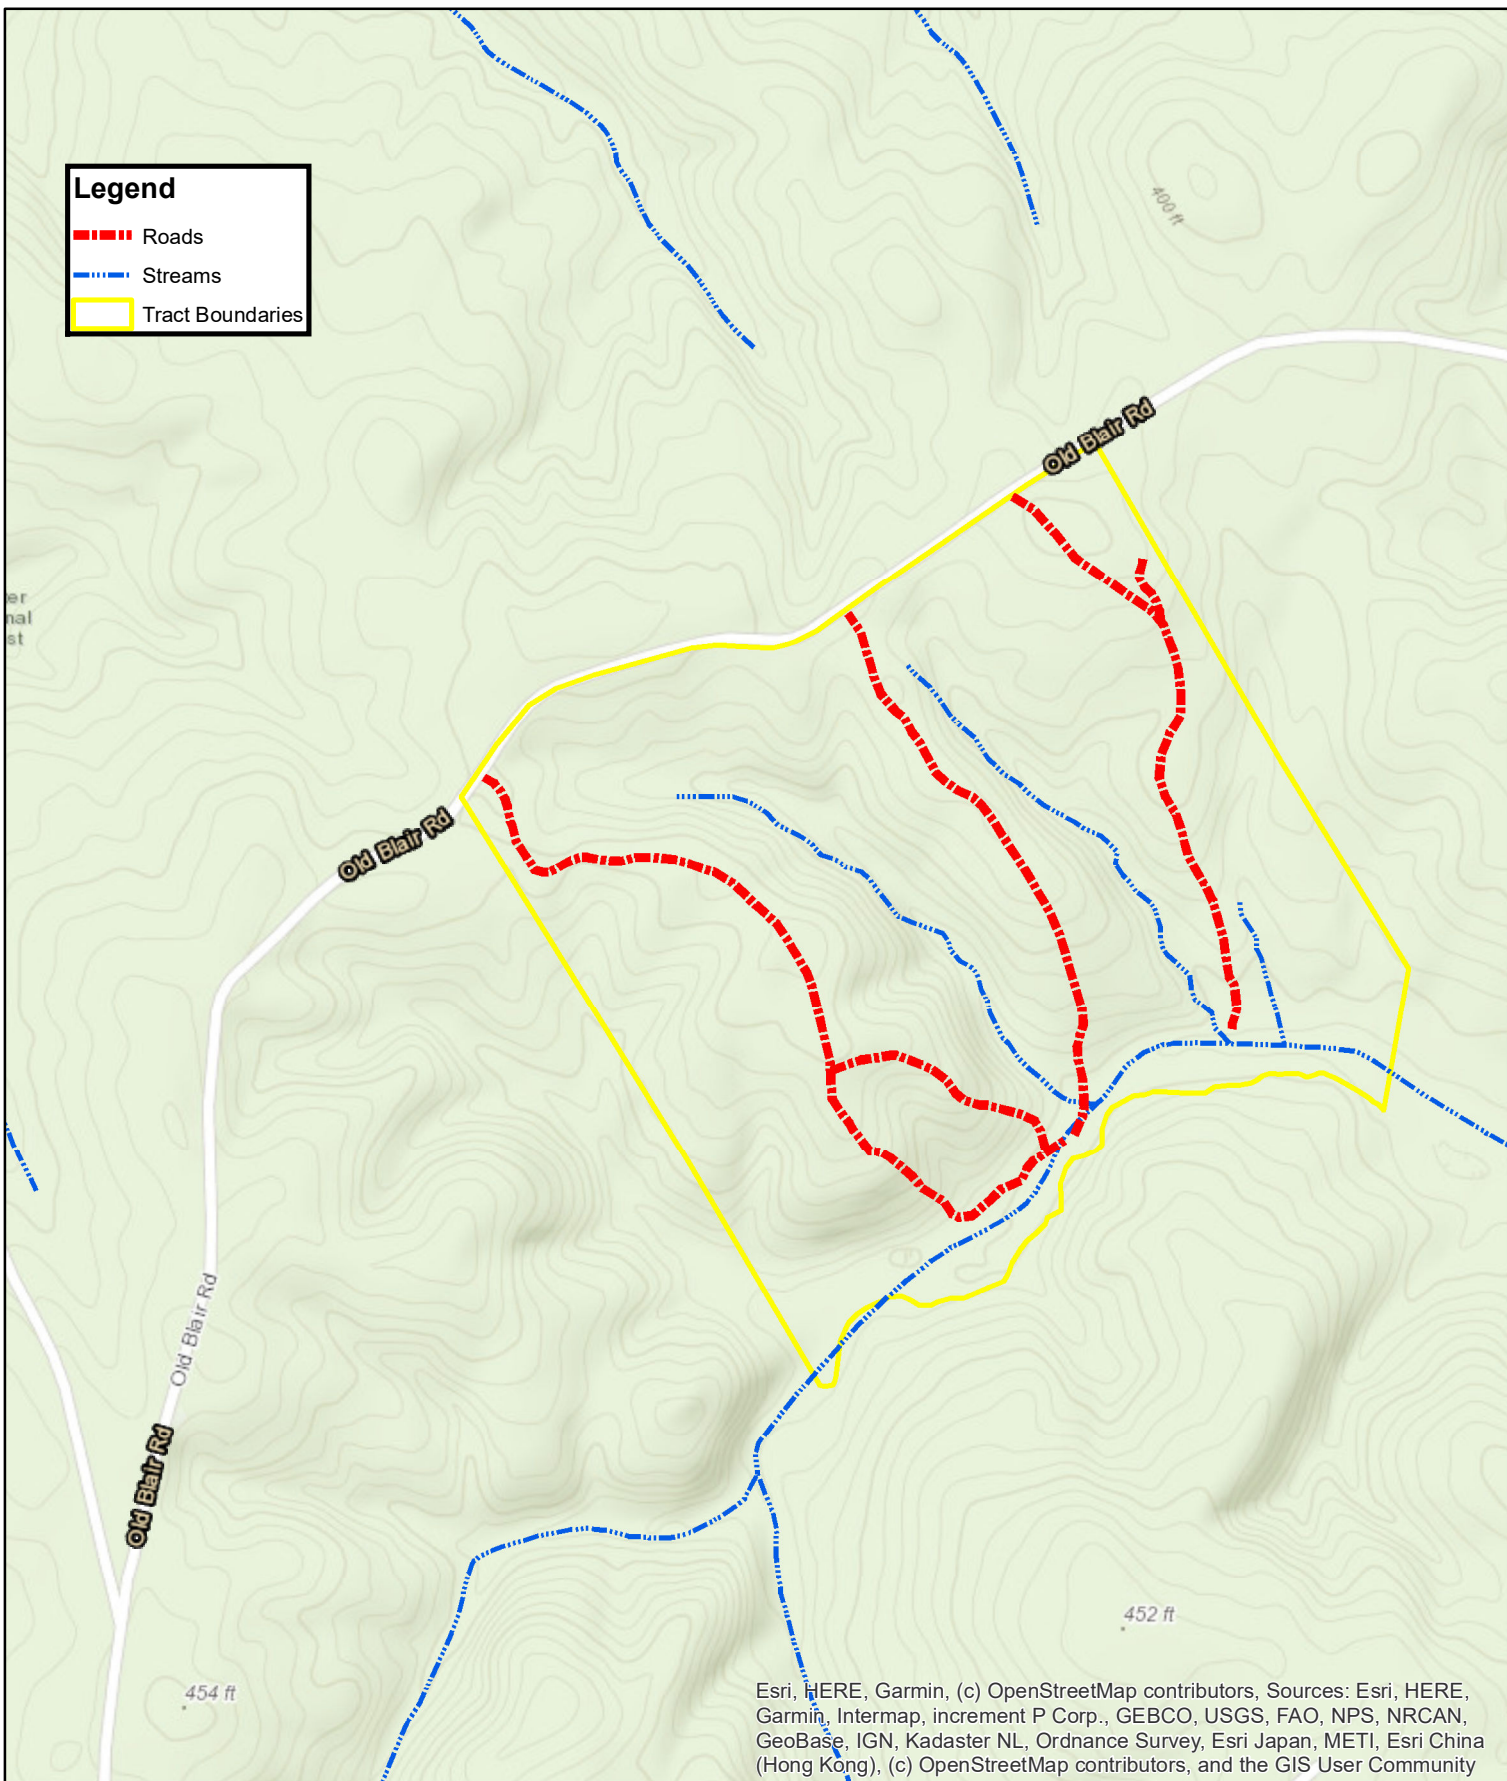

Legend

- ▬▬▬ Roads
- ▬▬▬ Streams
- ▭ Tract Boundaries

Esri, HERE, Garmin, (c) OpenStreetMap contributors, Sources: Esri, HERE, Garmin, Intermap, increment P Corp., GEBCO, USGS, FAO, NPS, NRCAN, GeoBase, IGN, Kadaster NL, Ordnance Survey, Esri Japan, METI, Esri China (Hong Kong), (c) OpenStreetMap contributors, and the GIS User Community

Owner's agents make no claims as to the accuracy of this map.

Westwood Farms, LLC
Topographic Map
Newberry County, SC
TMS: 669-8
131± Plat Acres
127.24± GIS Acres
October, 2023