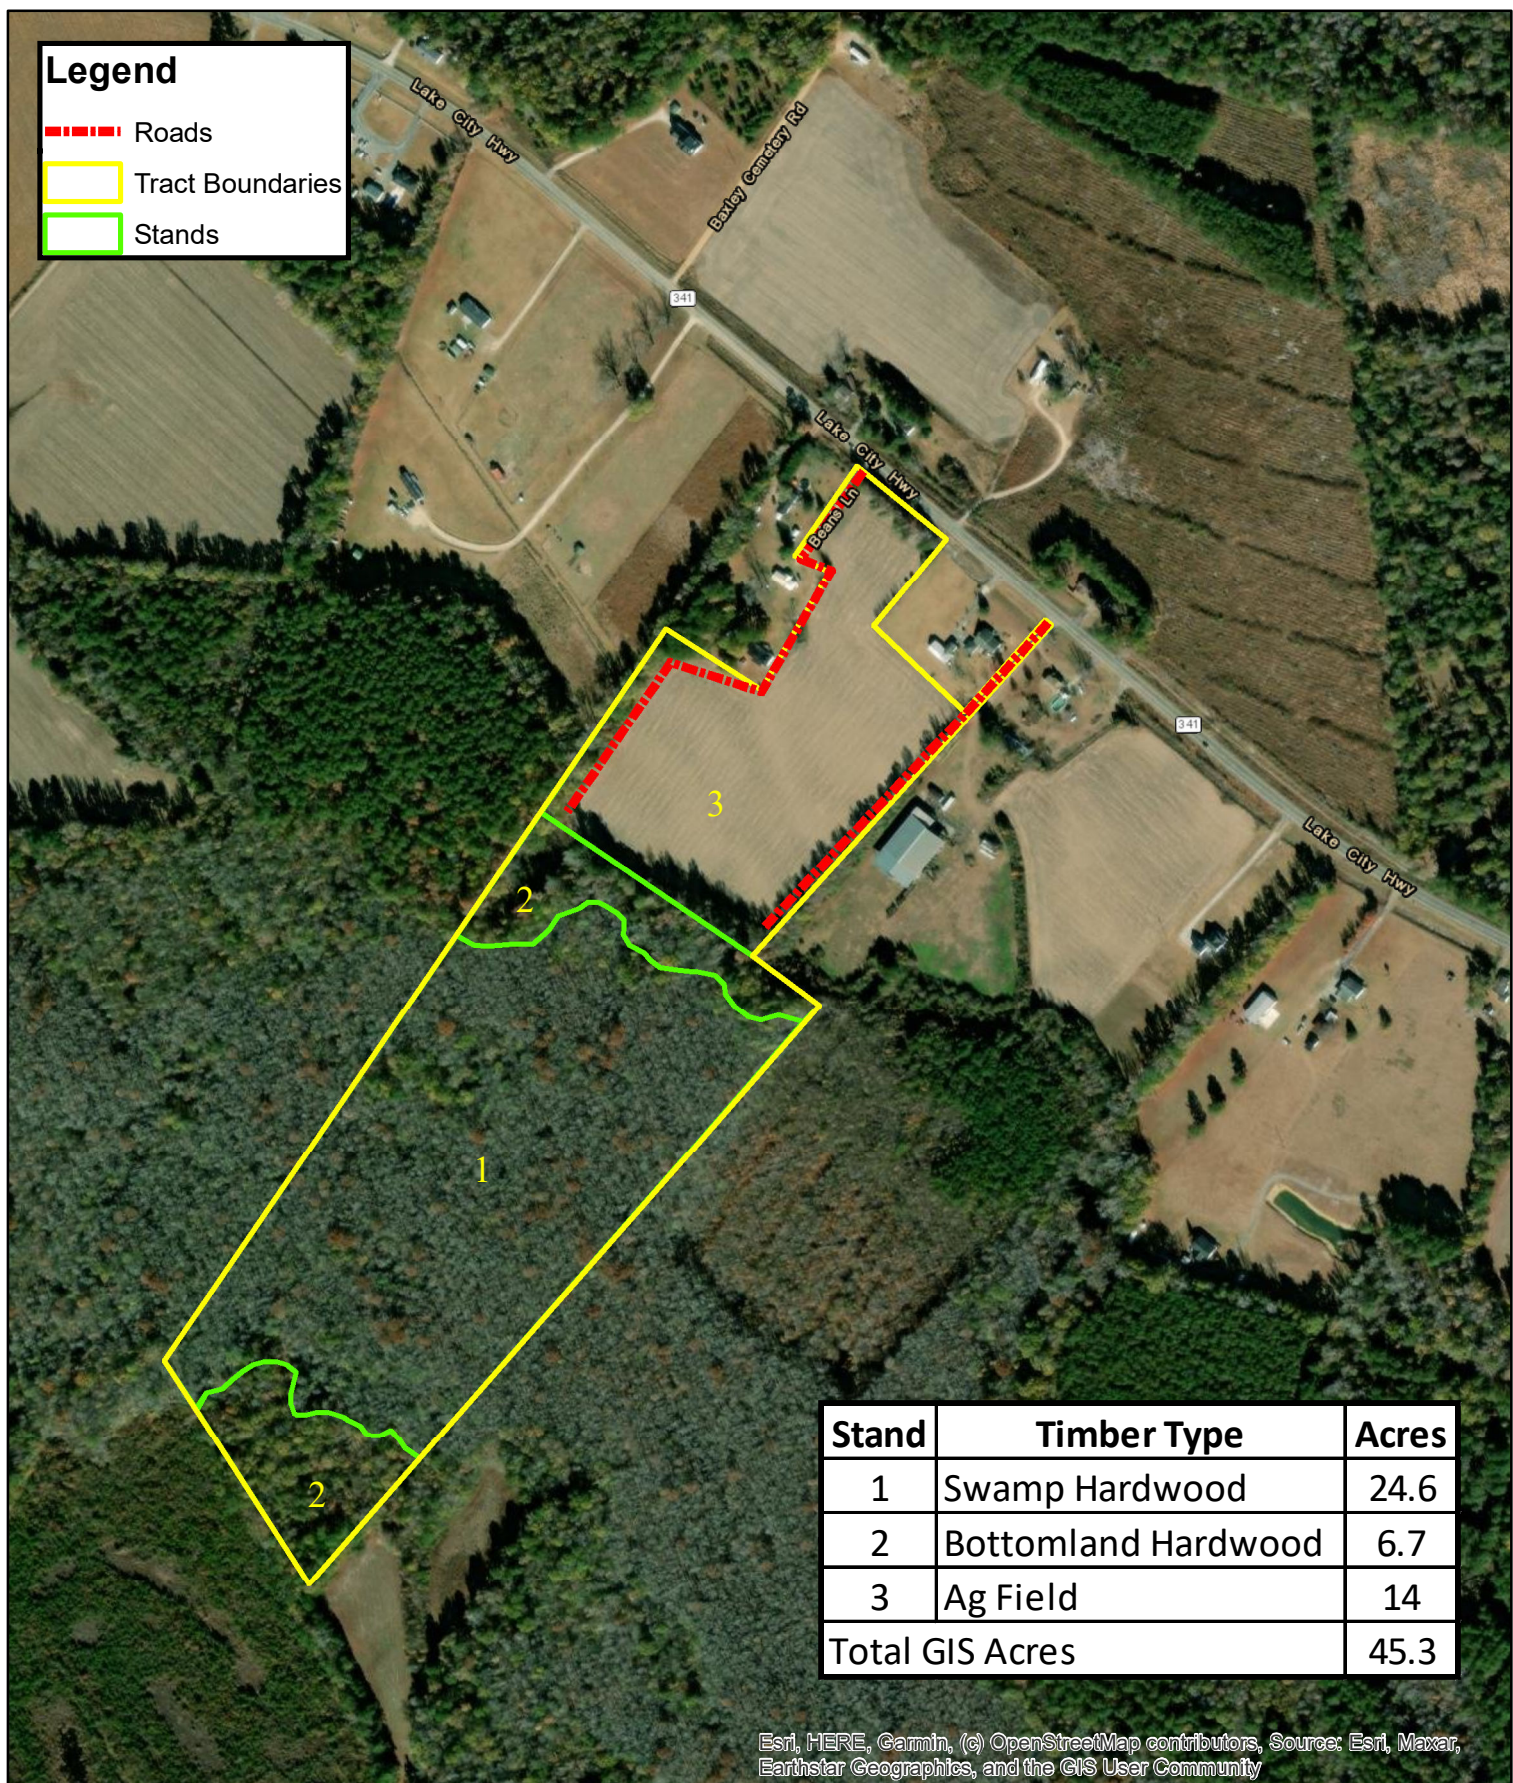

Legend

- ▬▬▬▬ Roads
- Tract Boundaries
- Stands

Stand	Timber Type	Acres
1	Swamp Hardwood	24.6
2	Bottomland Hardwood	6.7
3	Ag Field	14
Total GIS Acres		45.3

Esri, HERE, Garmin, (c) OpenStreetMap contributors, Source: Esri, Maxar, Earthstar Geographics, and the GIS User Community

Owner's agents make no claims as to the accuracy of this map.

Lake Swamp Tract
 Aerial Photography
 Florence County, SC
 45.3± GIS Acres
 TMS: 00388-05-017
 August 2023