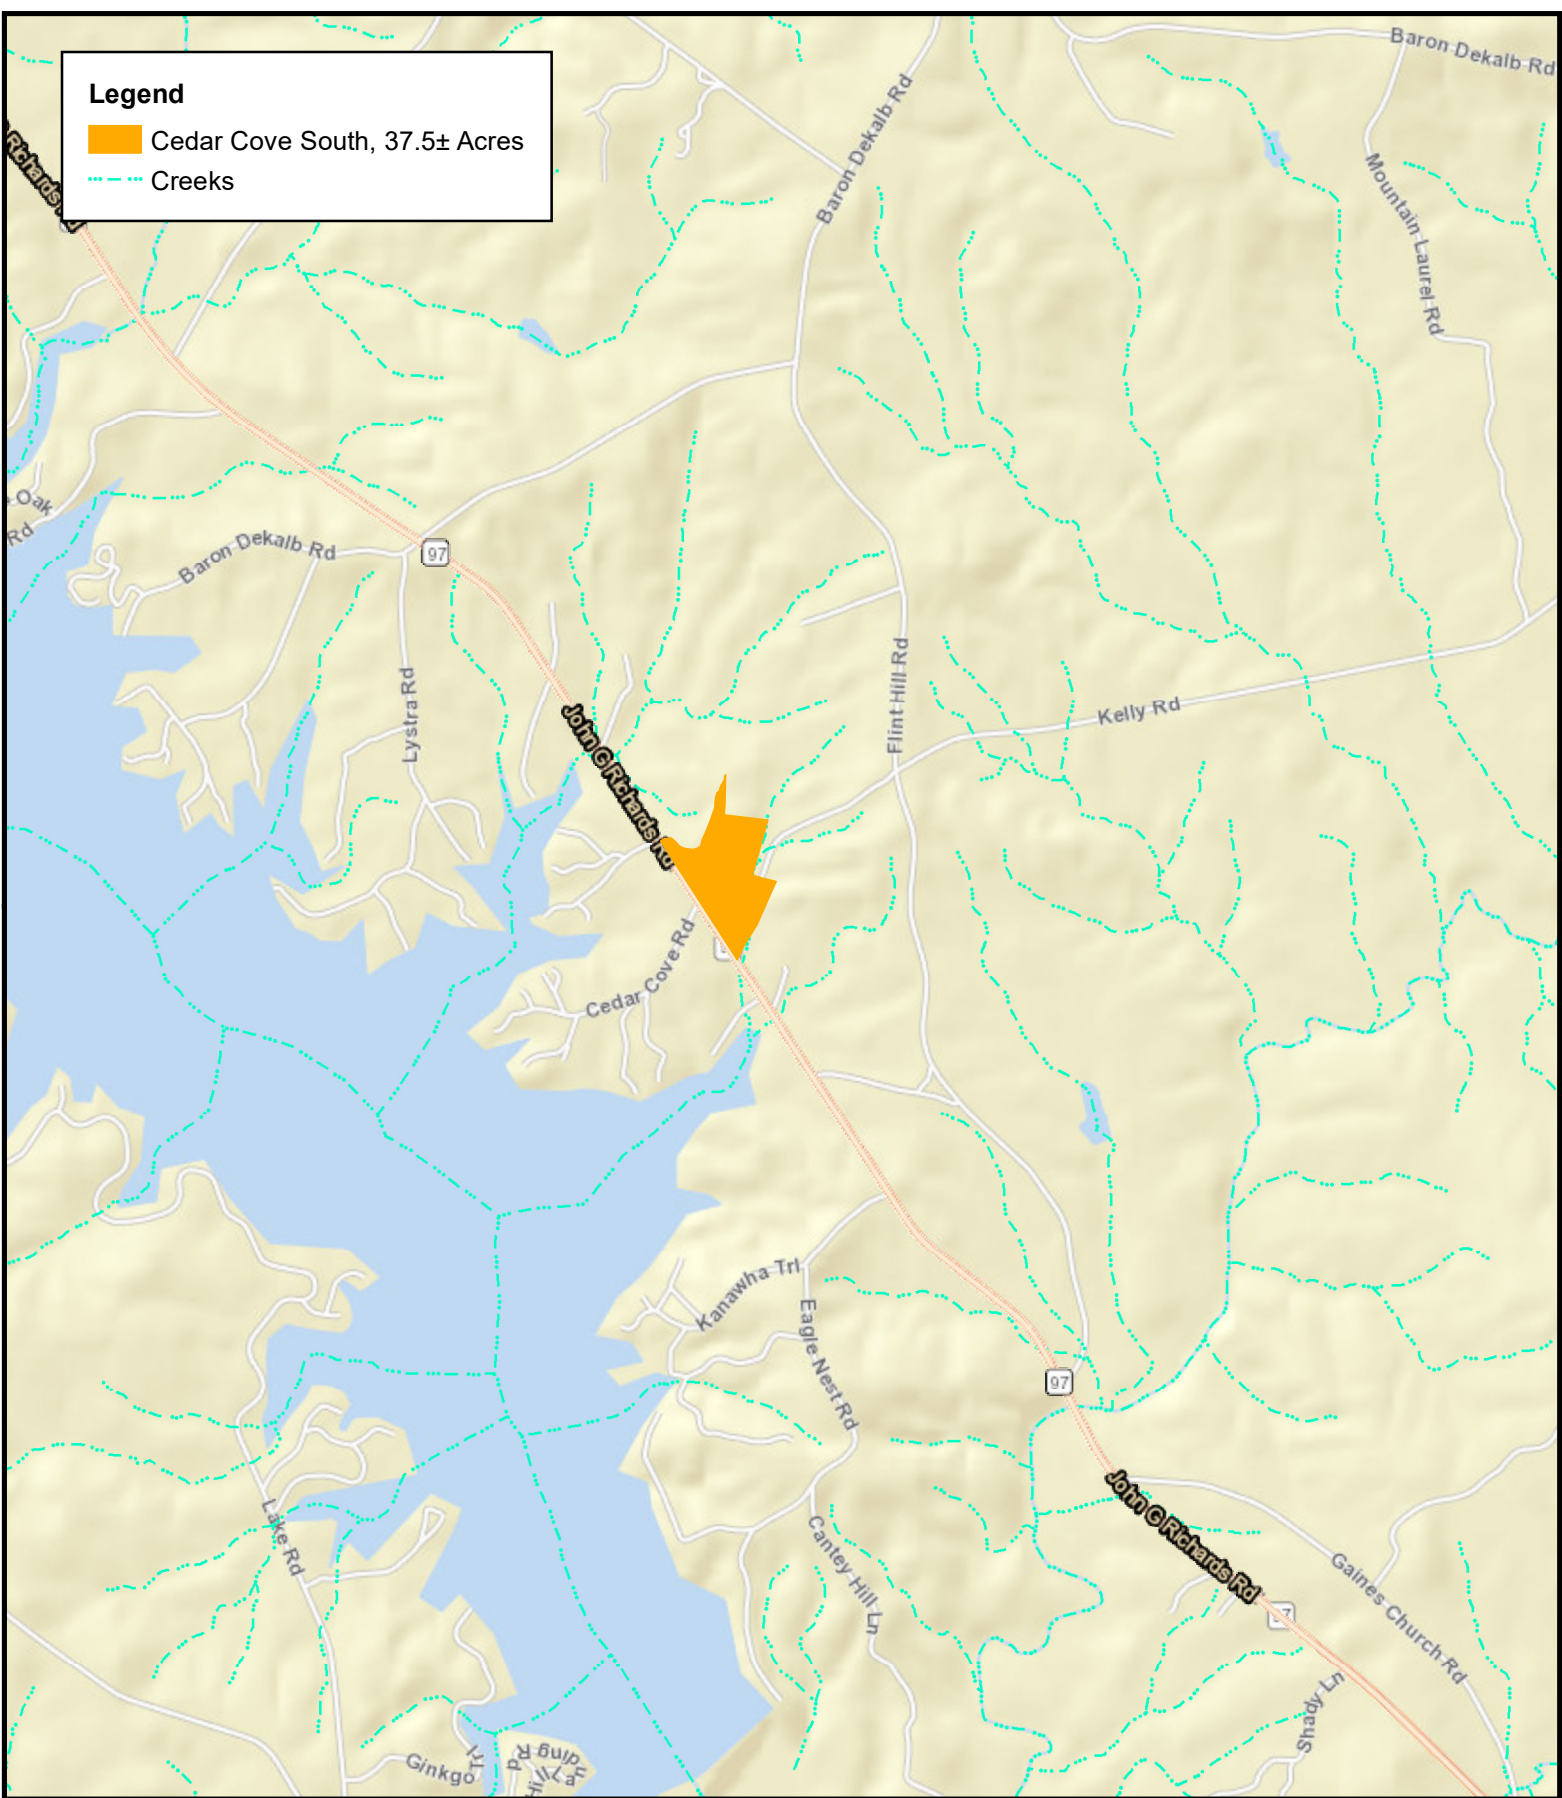

**Legend**

-  Cedar Cove South, 37.5± Acres
-  Creeks

Owners and owner's agents make no claims as to the accuracy of this map.

Location Map

Cedar Cove Tract

This Property is SFI CERTIFIED

Tract 3034

37.5± GIS Acres of 74.17± Plat Acre

Kershaw County, SC

Jan, 2023

**SOUTHEASTERN FORESTRY**  
Managing your forests for the future

0.5

0

0.5 Miles