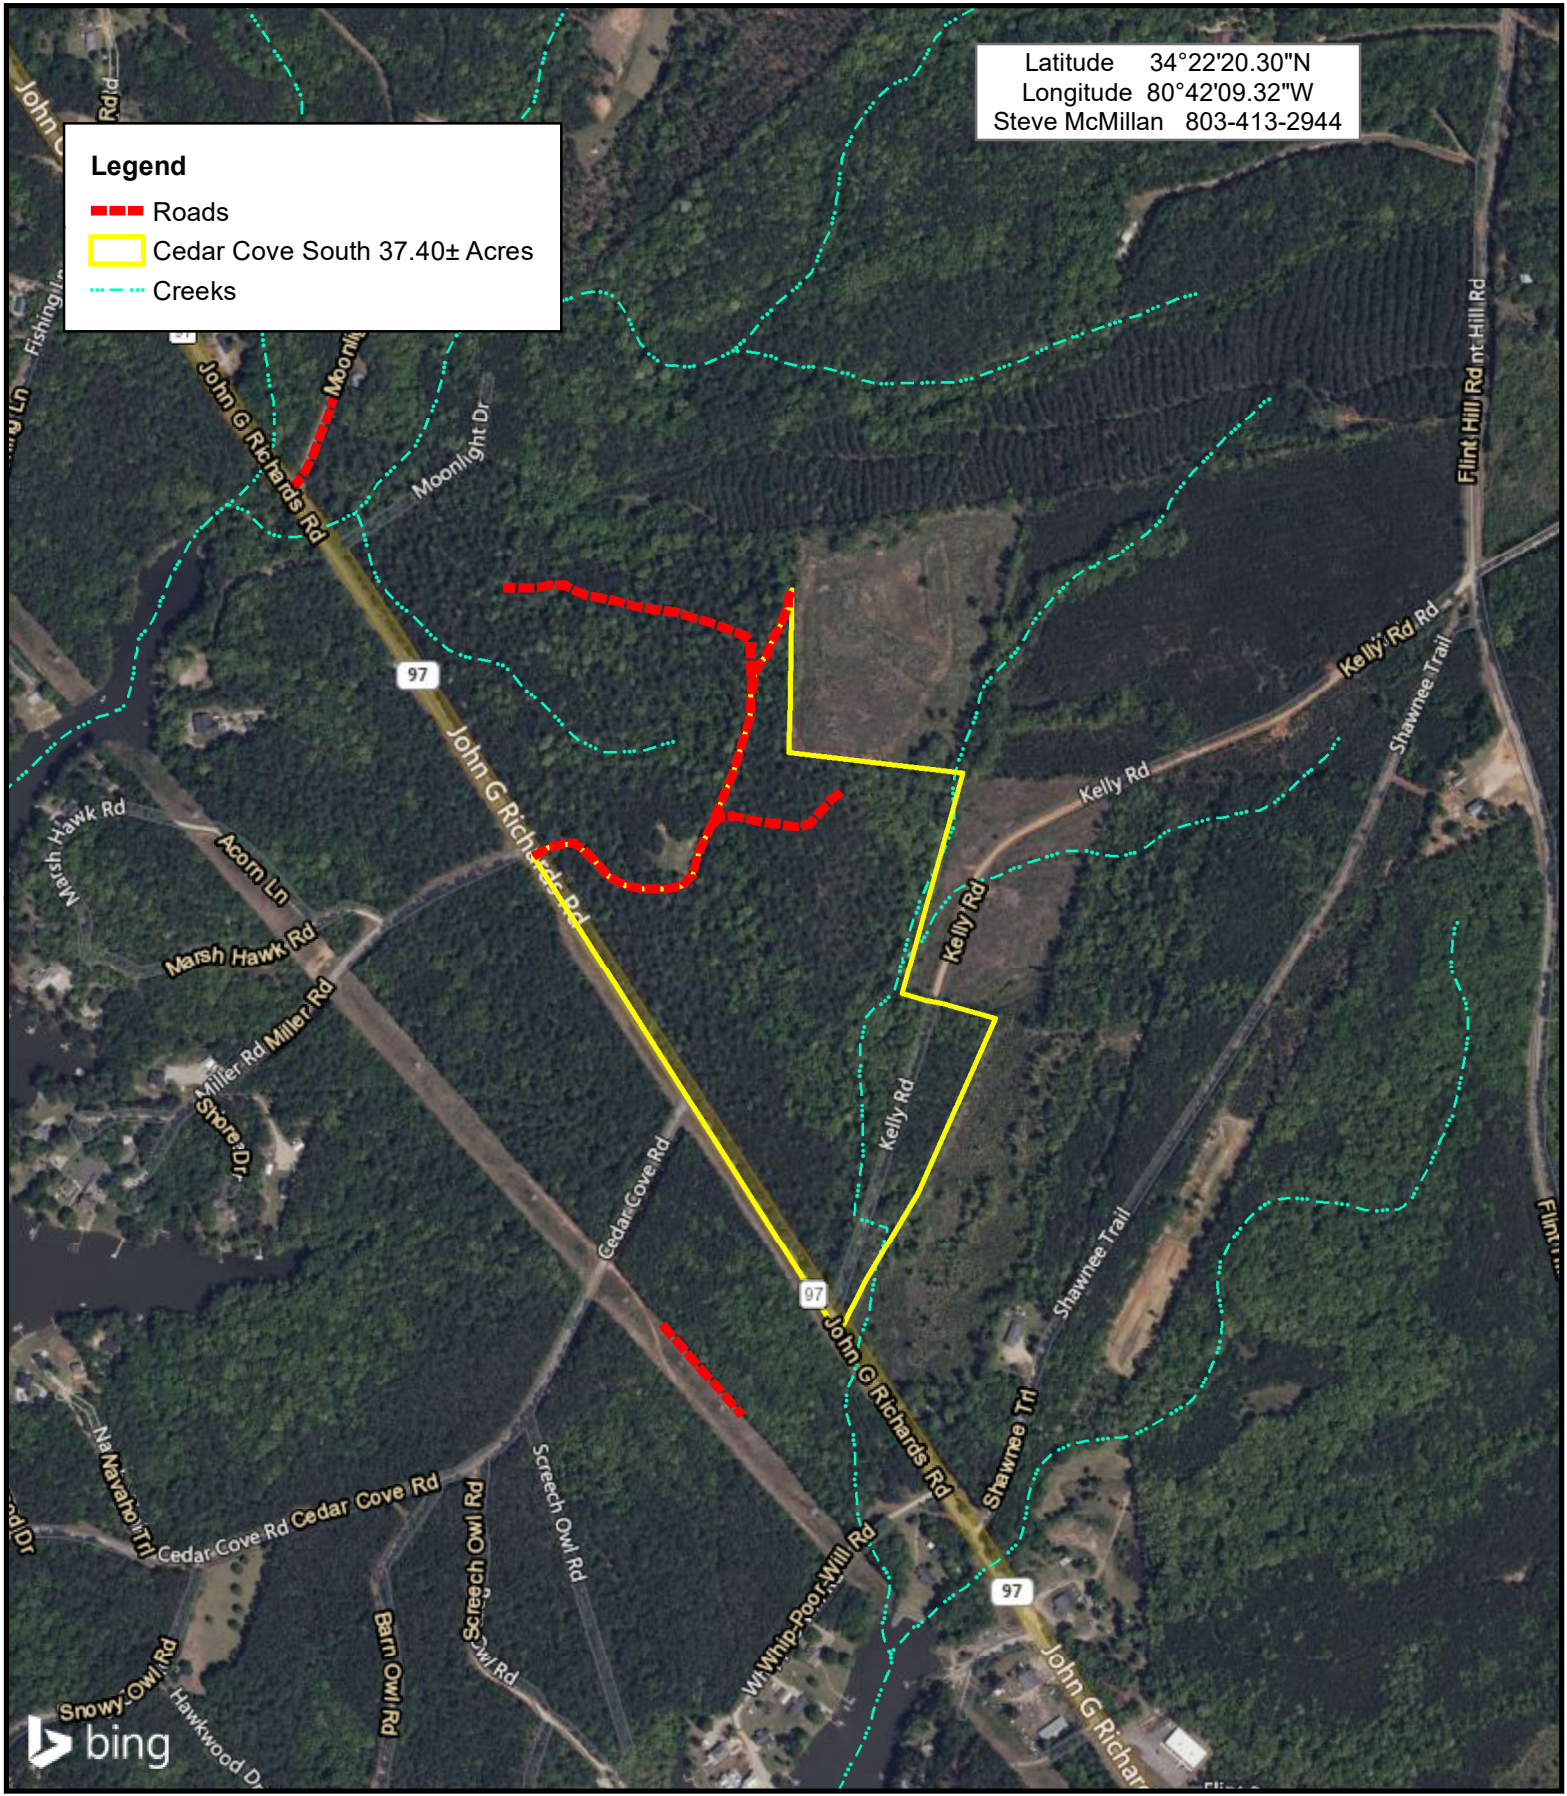

Latitude 34°22'20.30"N  
Longitude 80°42'09.32"W  
Steve McMillan 803-413-2944

**Legend**

-  Roads
-  Cedar Cove South 37.40± Acres
-  Creeks

Owners and owner's agents make no claims as to the accuracy of this map.

Aerial Map

Cedar Cove North Tract

This Property is SFI CERTIFIED

Tract 3034

37.4± GIS Acres of 74.17± Plat Acre

Kershaw County, SC

Jan, 2023

**SOUTHEASTERN FORESTRY**  
Managing your forests for the future