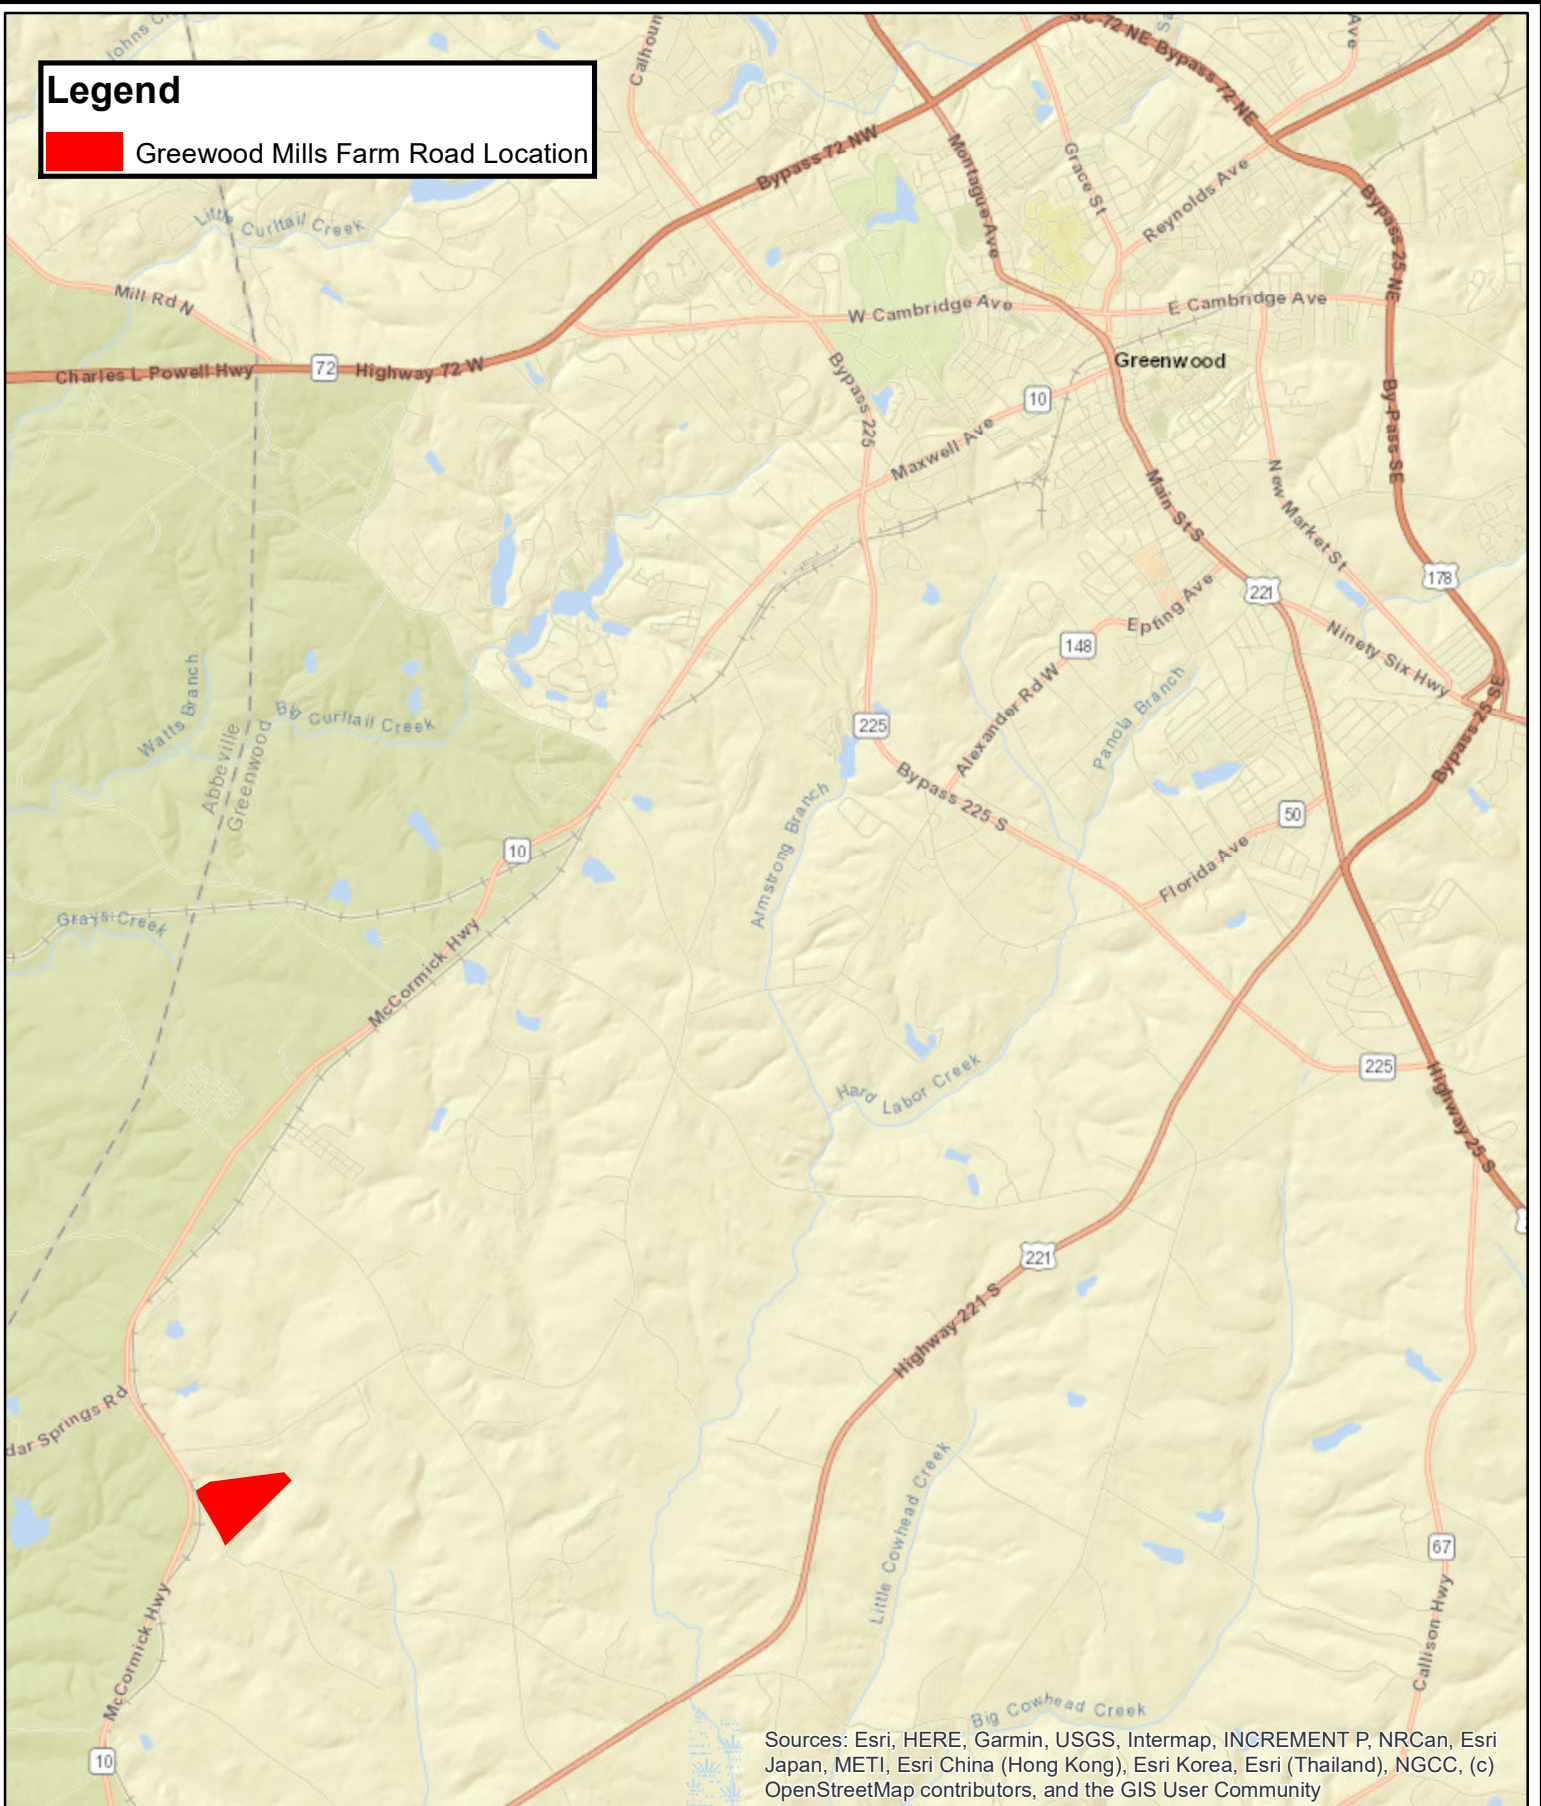

# Legend

 Greenwood Mills Farm Road Location

Sources: Esri, HERE, Garmin, USGS, Intermap, INCREMENT P, NRCan, Esri Japan, METI, Esri China (Hong Kong), Esri Korea, Esri (Thailand), NGCC, (c) OpenStreetMap contributors, and the GIS User Community

Owners and owner's agents make no claims as to the accuracy of this map.

**SOUTHEASTERN FORESTRY**  
Managing your forests for the future

**Greenwood Mills Farm Road**  
63.5± Acres  
Greenwood County, SC  
July, 2023