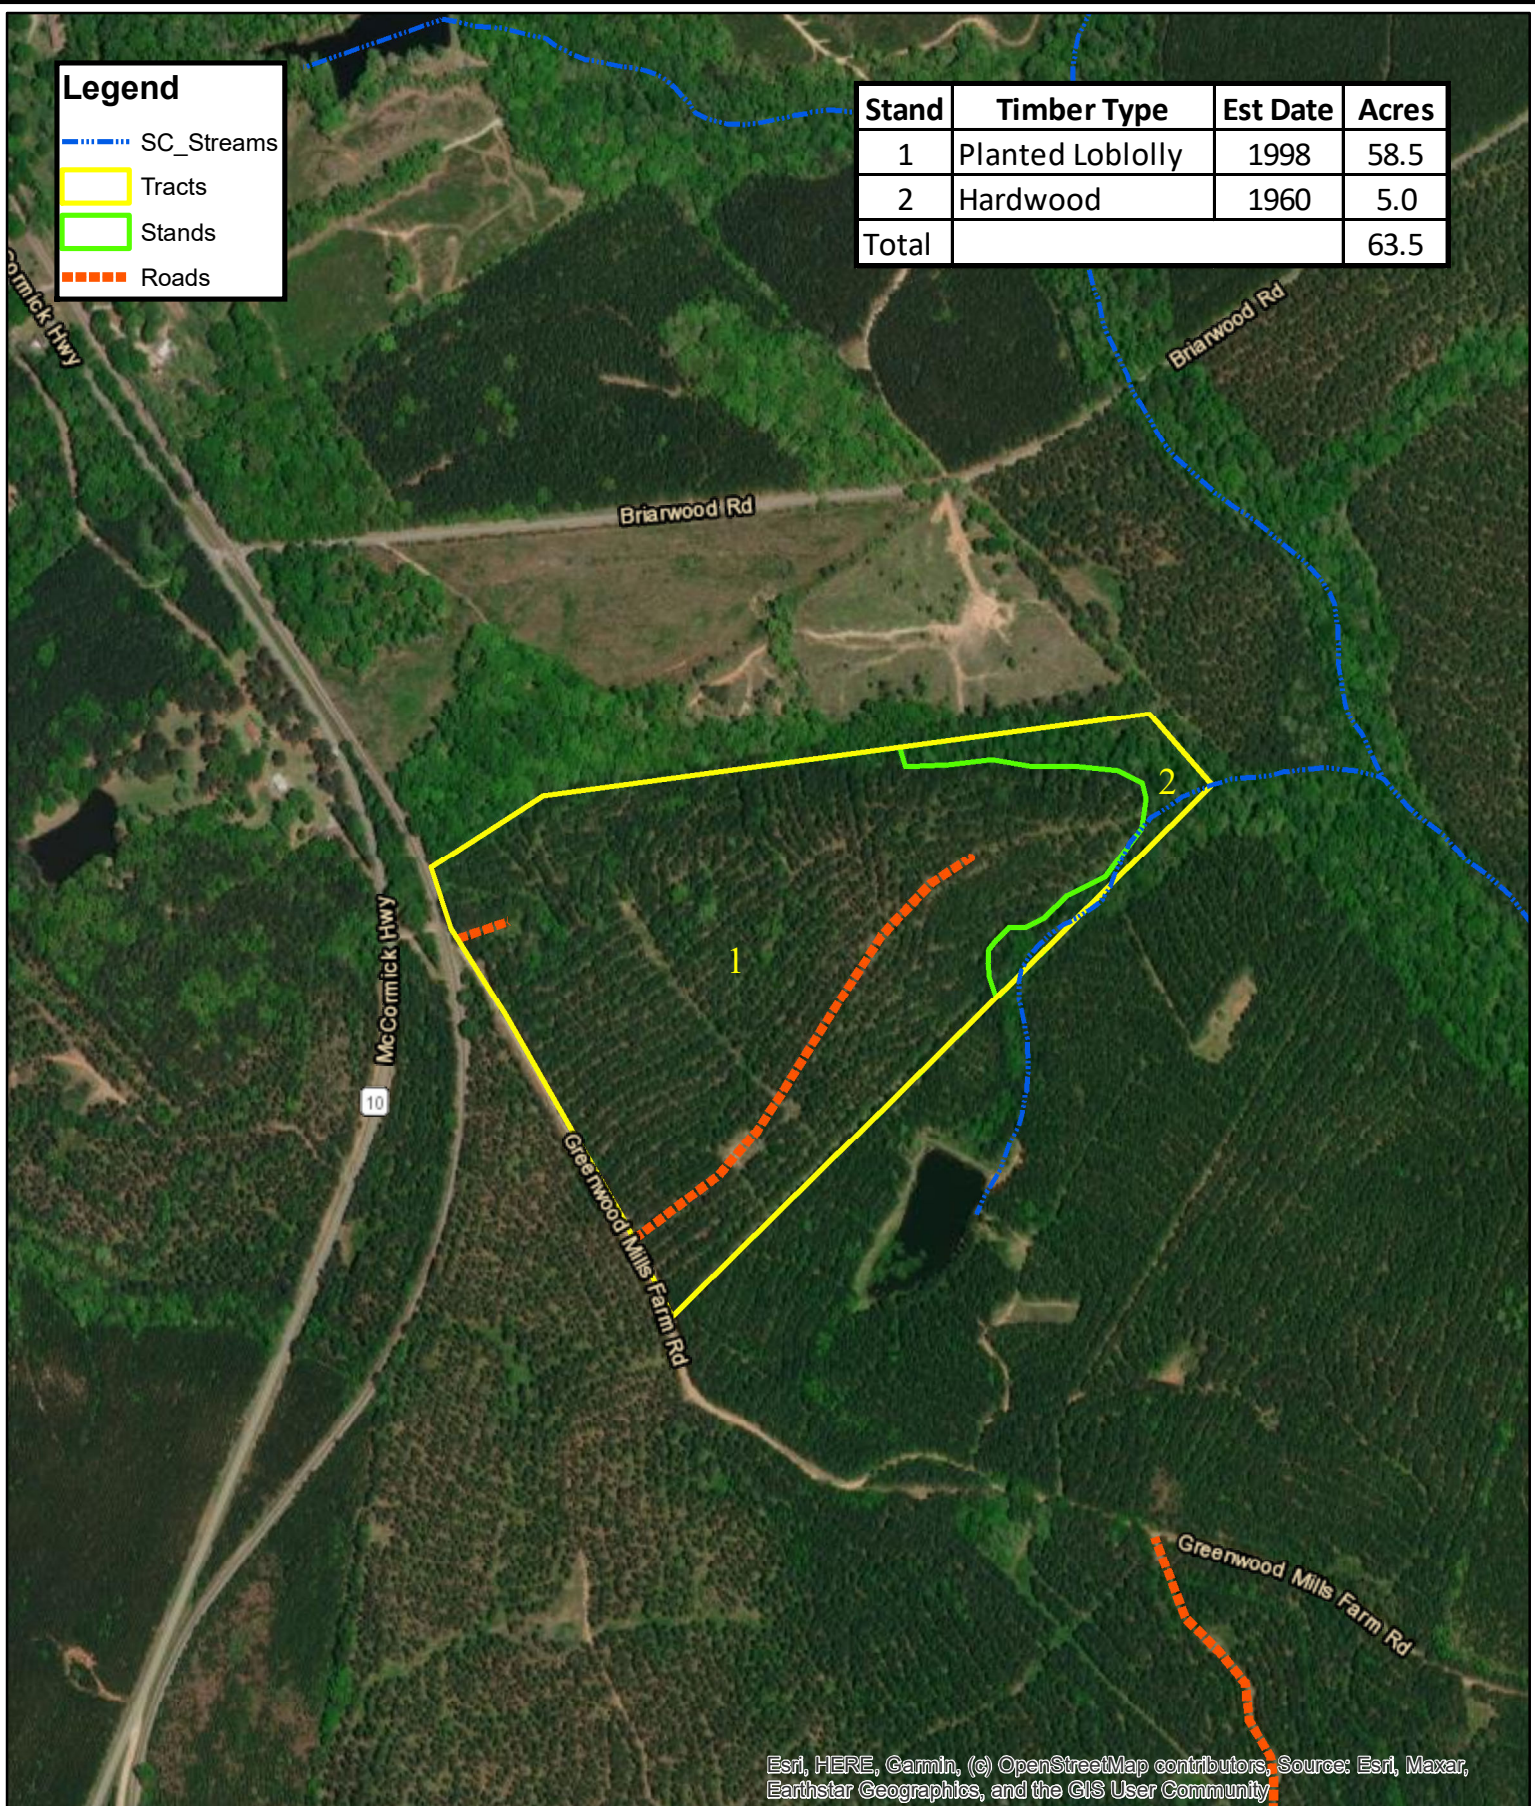

Legend

-  SC_Streams
-  Tracts
-  Stands
-  Roads

Stand	Timber Type	Est Date	Acres
1	Planted Loblolly	1998	58.5
2	Hardwood	1960	5.0
Total			63.5

Esri, HERE, Garmin, (c) OpenStreetMap contributors, Source: Esri, Maxar, Earthstar Geographics, and the GIS User Community

Owners and owner's agents make no claims as to the accuracy of this map.

SOUTHEASTERN FORESTRY
Managing your forests for the future

Aerial Photography
Gwd Mills Farm Road
63.5± Acres
Greenwood County, SC
July, 2023