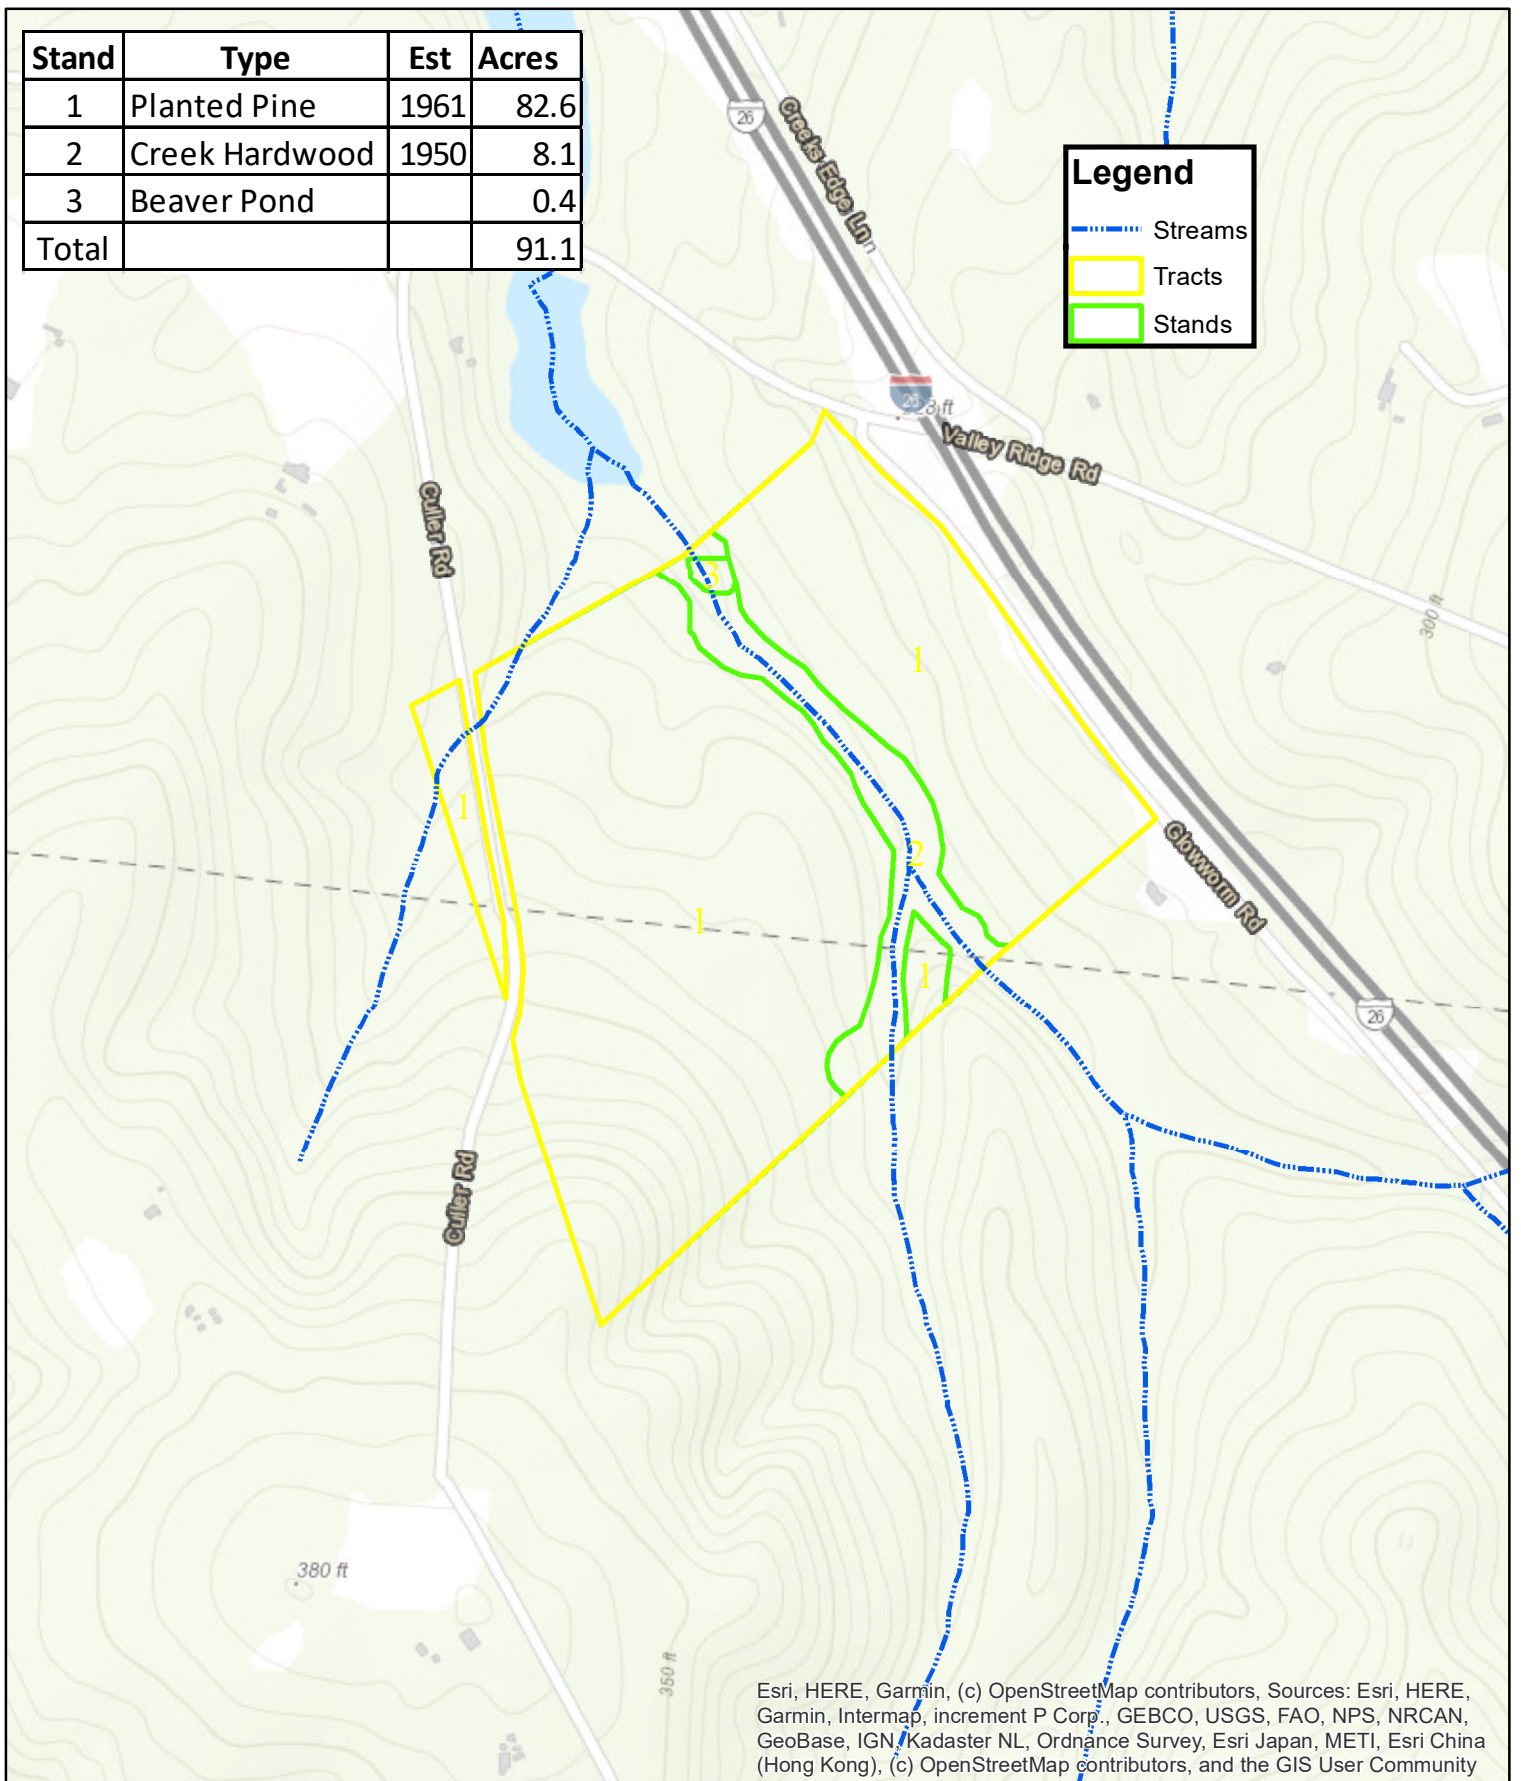

Stand	Type	Est	Acres
1	Planted Pine	1961	82.6
2	Creek Hardwood	1950	8.1
3	Beaver Pond		0.4
Total			91.1

**Legend**

-  Streams
-  Tracts
-  Stands

Esri, HERE, Garmin, (c) OpenStreetMap contributors, Sources: Esri, HERE, Garmin, Intermap, increment P Corp., GEBCO, USGS, FAO, NPS, NRCAN, GeoBase, IGN, Kadaster NL, Ordnance Survey, Esri Japan, METI, Esri China (Hong Kong), (c) OpenStreetMap contributors, and the GIS User Community

Owners and owner's agents make no claims as to the accuracy of this map.

**Topographical Map**  
 Tract Name: Culler Road  
 Tax Map #032-00-01-007, 012200-02-037  
 91.1± Acres  
 Calhoun/Lexington County, SC  
 March, 2023