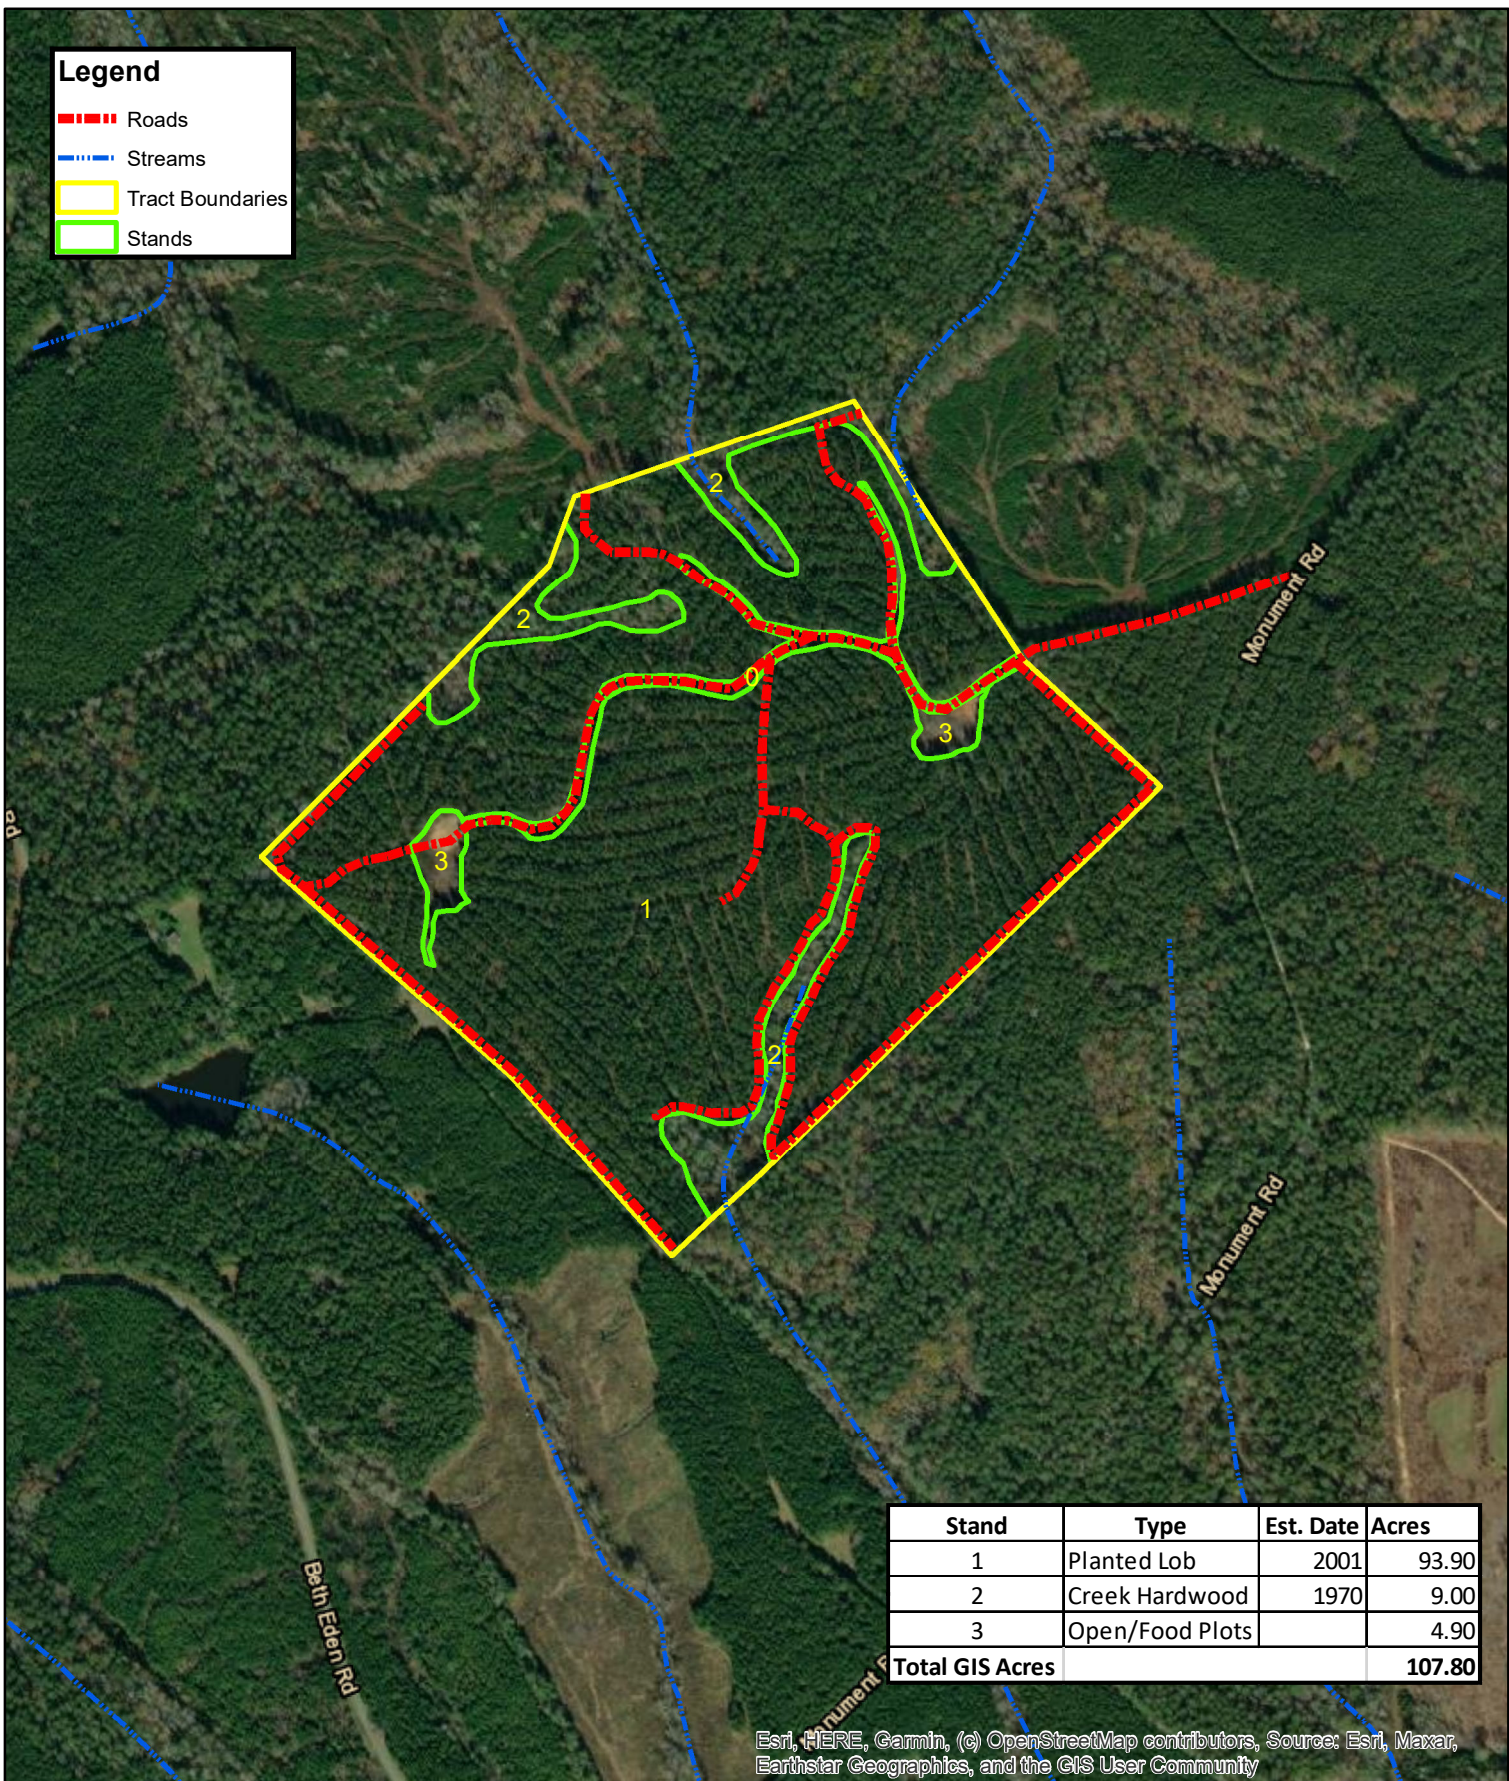

Legend

-  Roads
-  Streams
-  Tract Boundaries
-  Stands

Stand	Type	Est. Date	Acres
1	Planted Lob	2001	93.90
2	Creek Hardwood	1970	9.00
3	Open/Food Plots		4.90
Total GIS Acres			107.80

Esri, HERE, Garmin, (c) OpenStreetMap contributors, Source: Esri, Maxar, Earthstar Geographics, and the GIS User Community

Owners and owner's agents make no claims as to the accuracy of this map.

Johnson Tract
 Timber Type Map
 Aerial Photography
 Richland TMS: 272-6
 107.8± Acres
 Newberry County, SC
 August, 2022