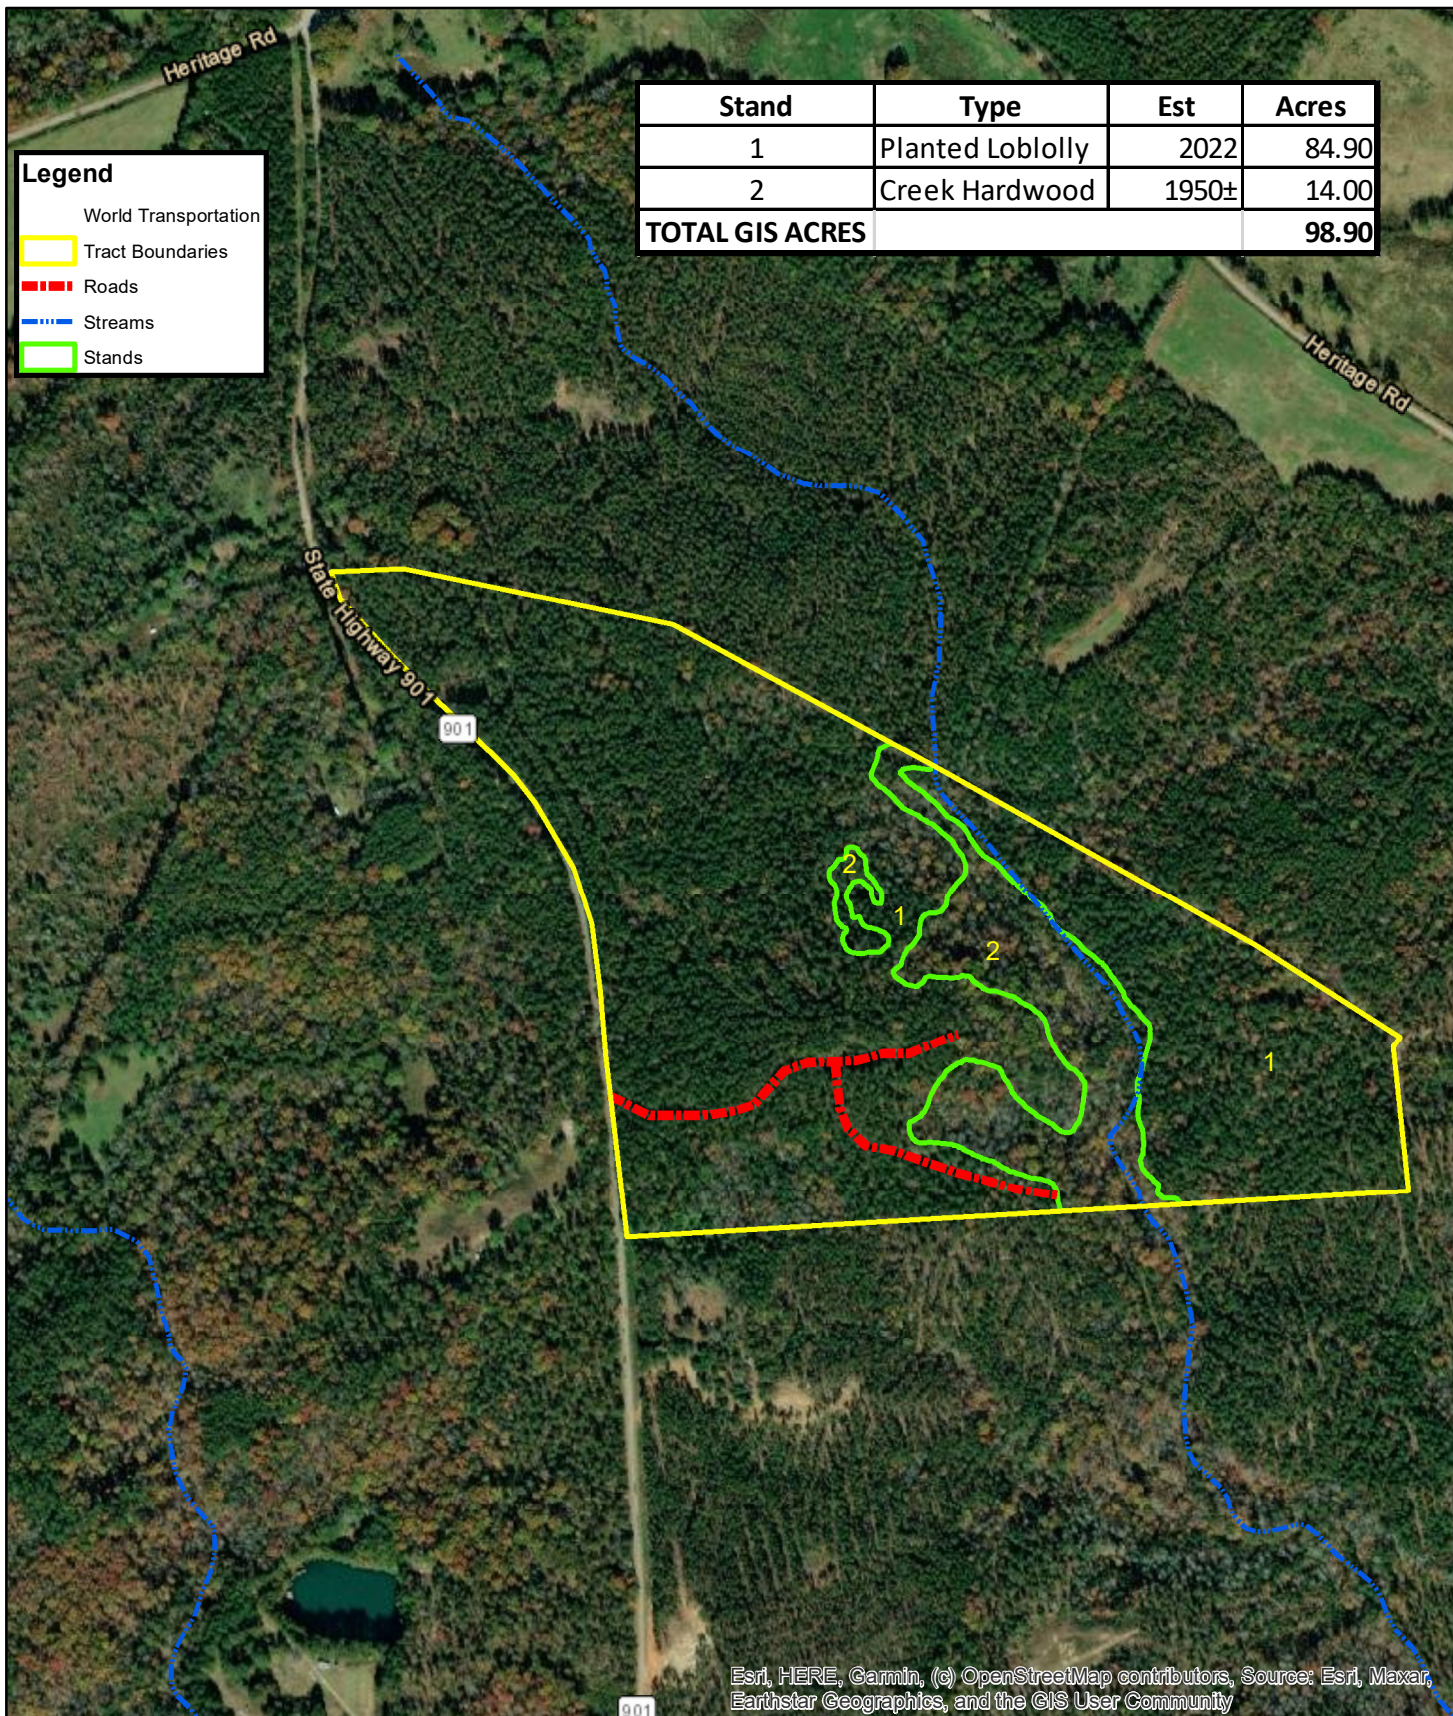

Stand	Type	Est	Acres
1	Planted Loblolly	2022	84.90
2	Creek Hardwood	1950±	14.00
<b>TOTAL GIS ACRES</b>			<b>98.90</b>

**Legend**

- World Transportation
- Tract Boundaries
- Roads
- Streams
- Stands

Esri, HERE, Garmin, (c) OpenStreetMap contributors, Source: Esri, Maxar, Earthstar Geographics, and the GIS User Community

Owners and owner's agents make no claims as to the accuracy of this map. Map is not a survey!

**SOUTHEASTERN FORESTRY**  
Managing your forests for the future

Donald C Livingston Etal  
Aerial Map  
Tract Name: Mountain Gap Ext.  
TMS # 023-00-00-031-000  
99± Acres  
Fairfield County, SC  
June, 2022