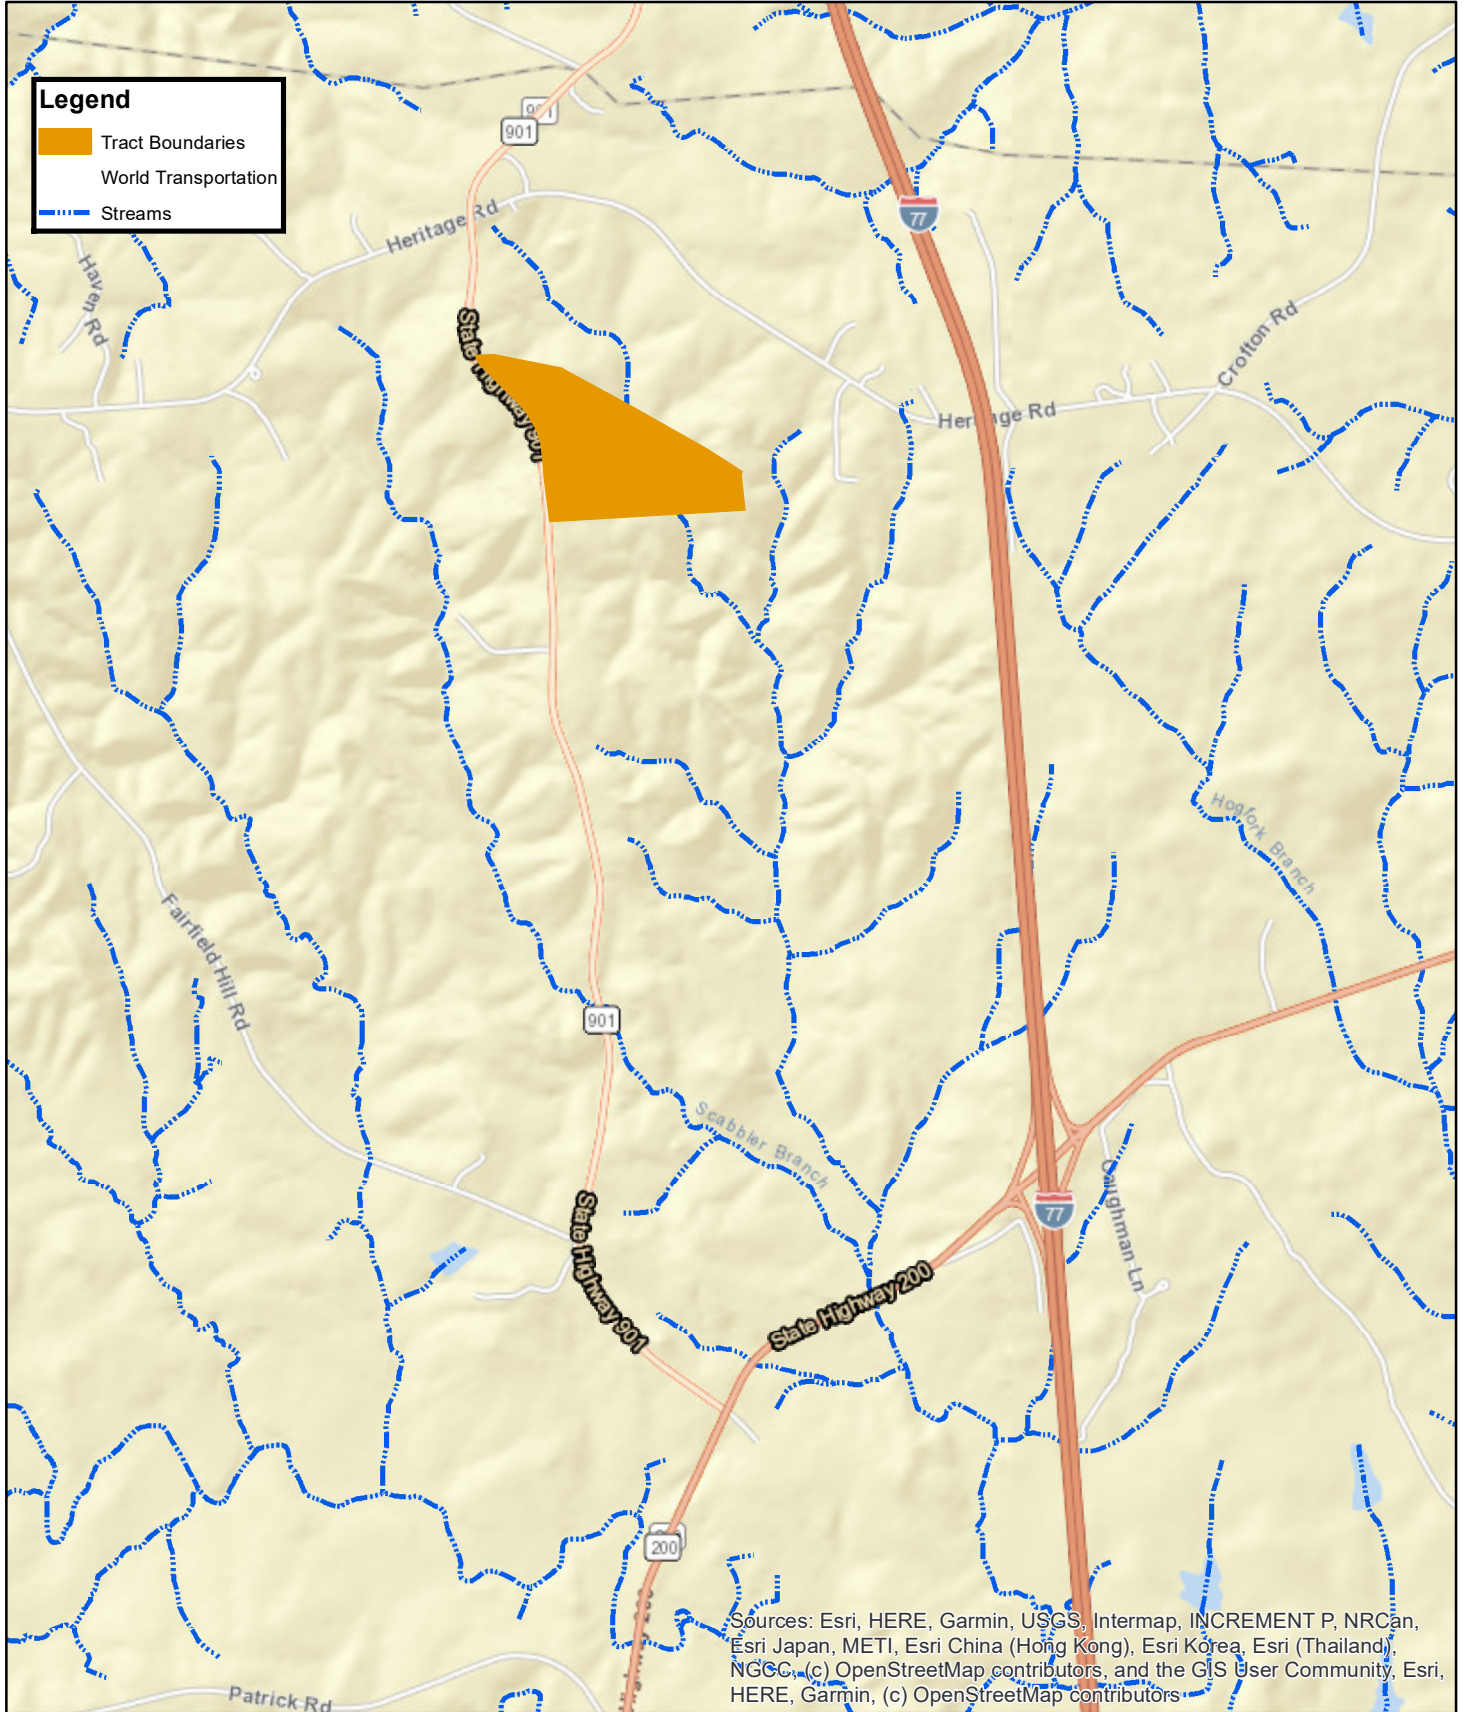

Legend

- Tract Boundaries
- World Transportation
- Streams

Sources: Esri, HERE, Garmin, USGS, Intermap, INCREMENT P, NRCan, Esri Japan, METI, Esri China (Hong Kong), Esri Korea, Esri (Thailand), NGCC, (c) OpenStreetMap contributors, and the GIS User Community, Esri, HERE, Garmin, (c) OpenStreetMap contributors

Owners and owner's agents make no claims as to the accuracy of this map. Map is not a survey!

SOUTHEASTERN FORESTRY
Managing your forests for the future

Donald C Livingston Etal
Location Map
Tract Name: Mountain Gap Ext.
TMS # 023-00-00-031-000
99± Acres
Fairfield County, SC
June, 2022