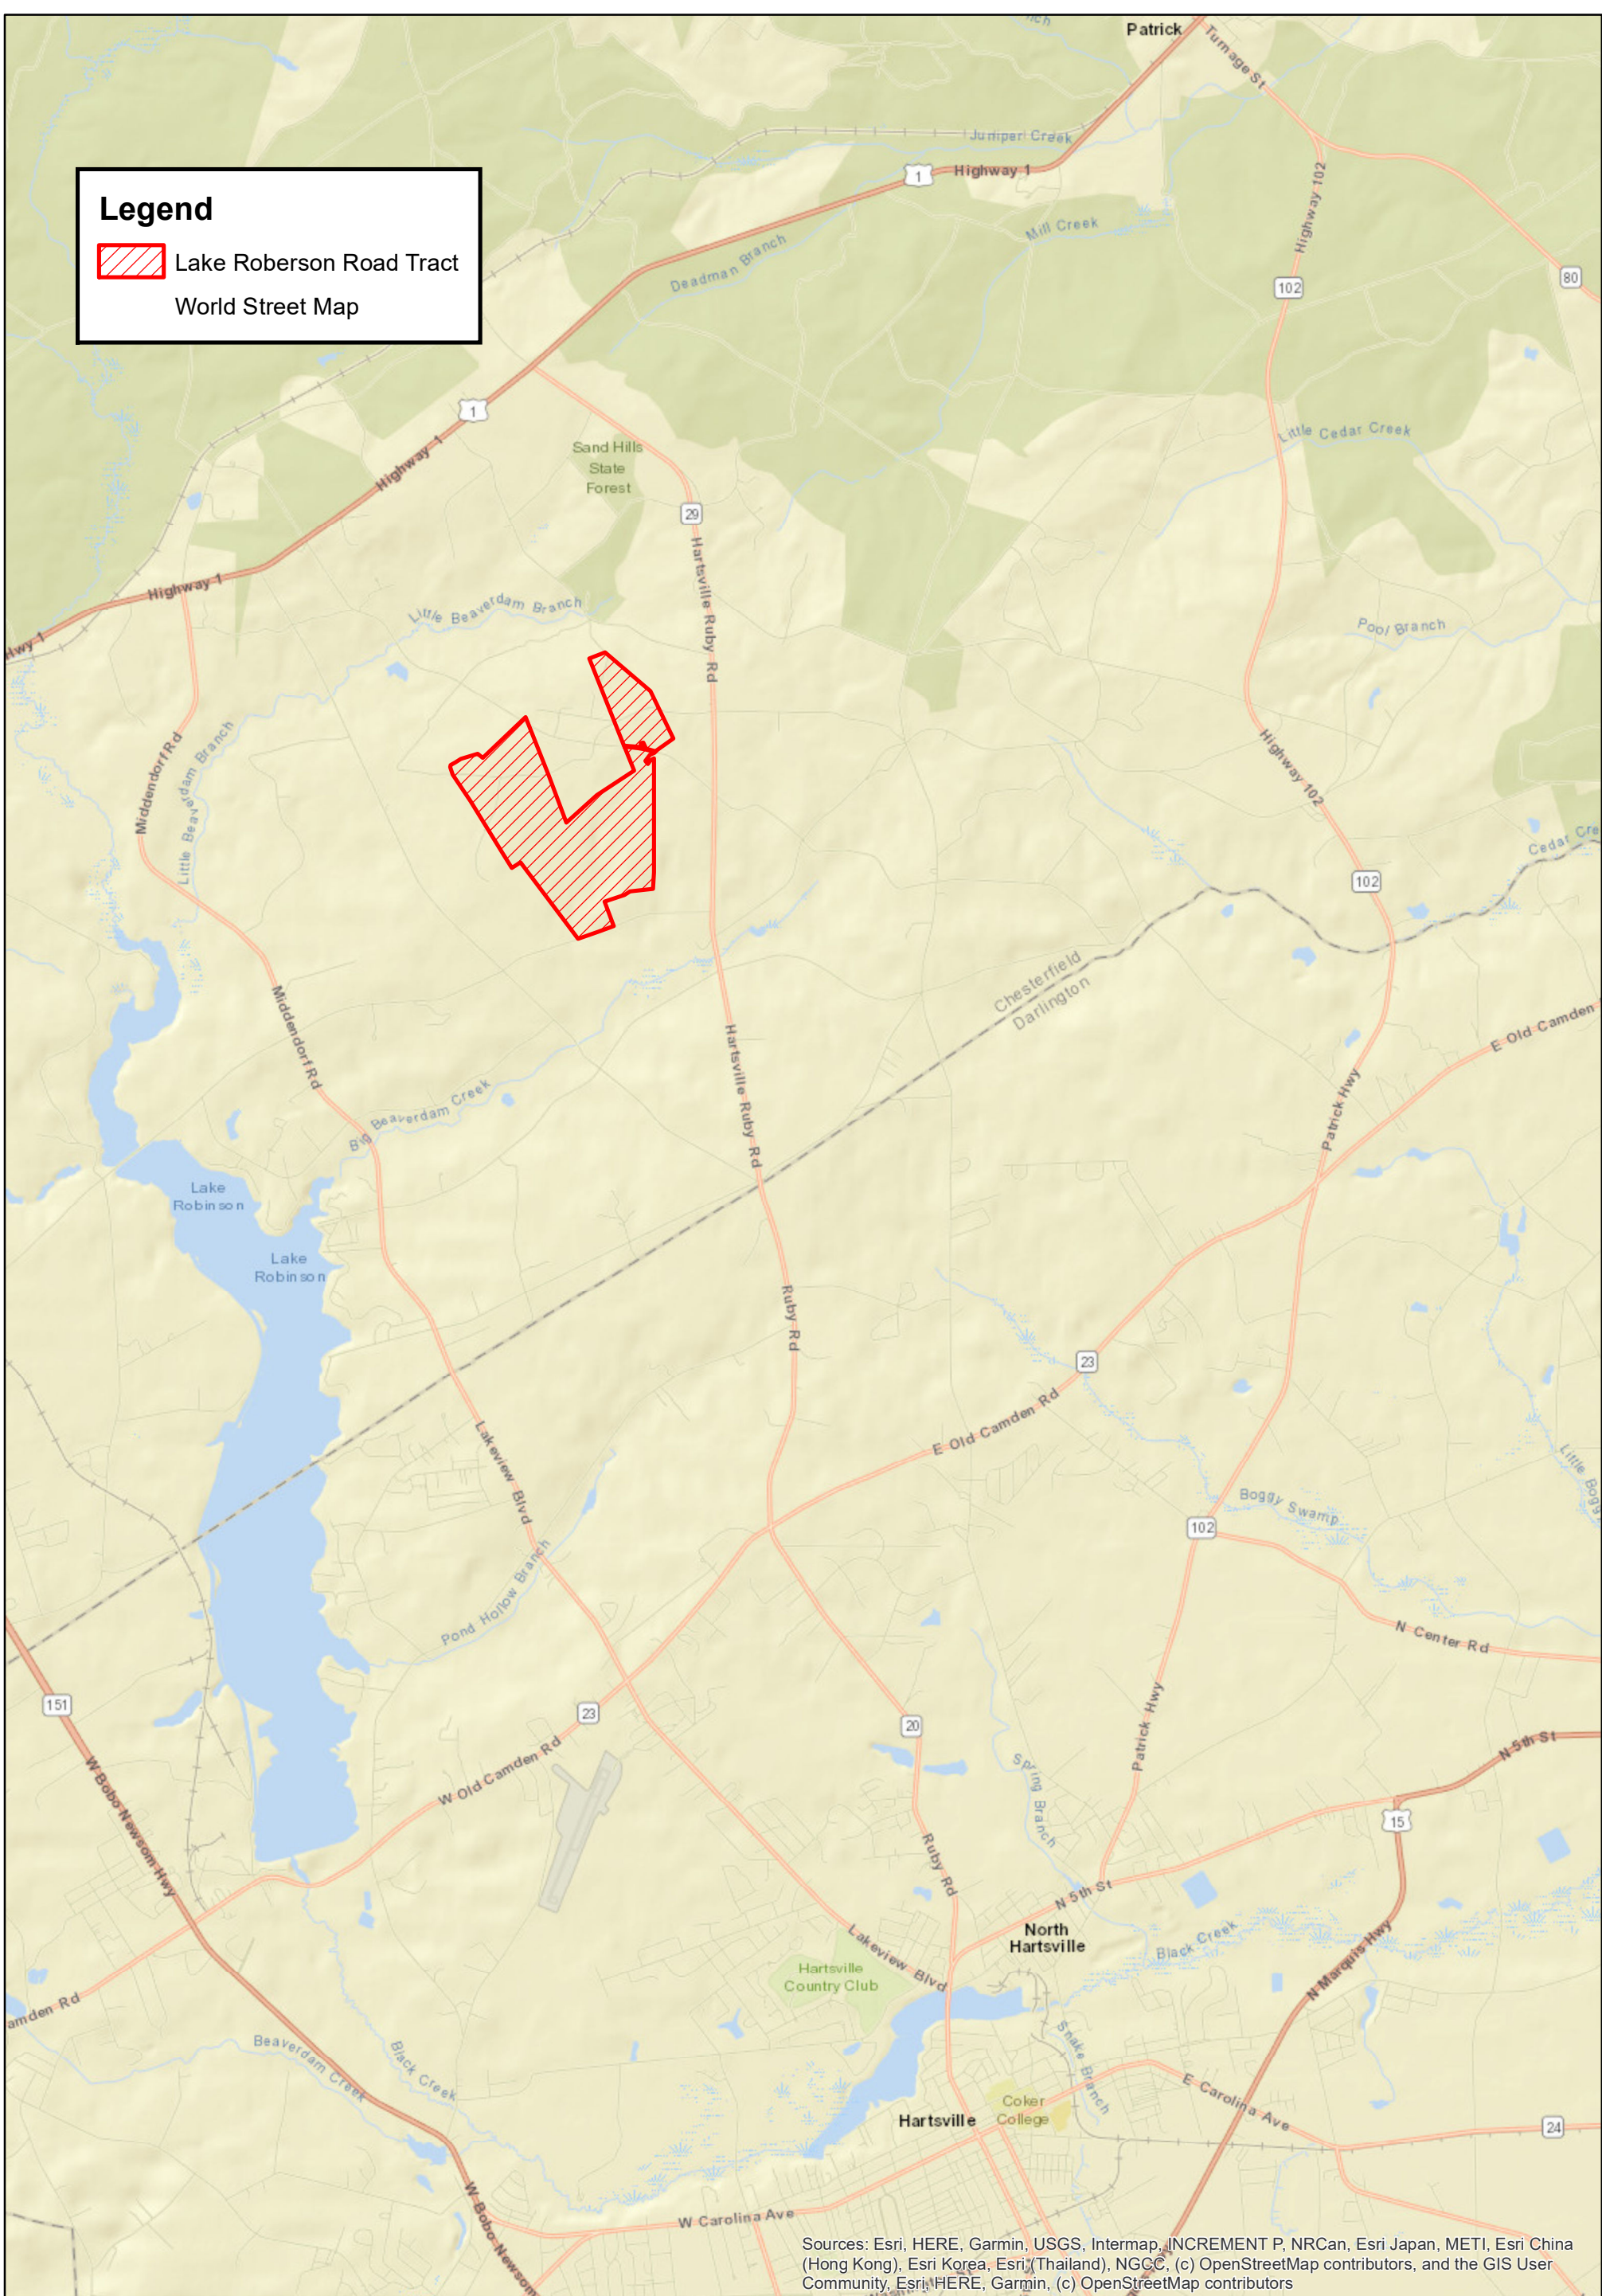

Legend

 Lake Roberson Road Tract

World Street Map

Sources: Esri, HERE, Garmin, USGS, Intermap, INCREMENT P, NRCan, Esri Japan, METI, Esri China (Hong Kong), Esri Korea, Esri (Thailand), NGCC, (c) OpenStreetMap contributors, and the GIS User Community, Esri, HERE, Garmin, (c) OpenStreetMap contributors

Owners and owner's agent make no claims as to the accuracy of this map.

SOUTHEASTERN FORESTRY
Managing your forests for the future

Location Map
Lake Roberson Road Tract
TMS# 182--041 & 183--009
Chesterfield County, SC
726.5± GIS Acres. 725.56 Plat Acres
March, 2021