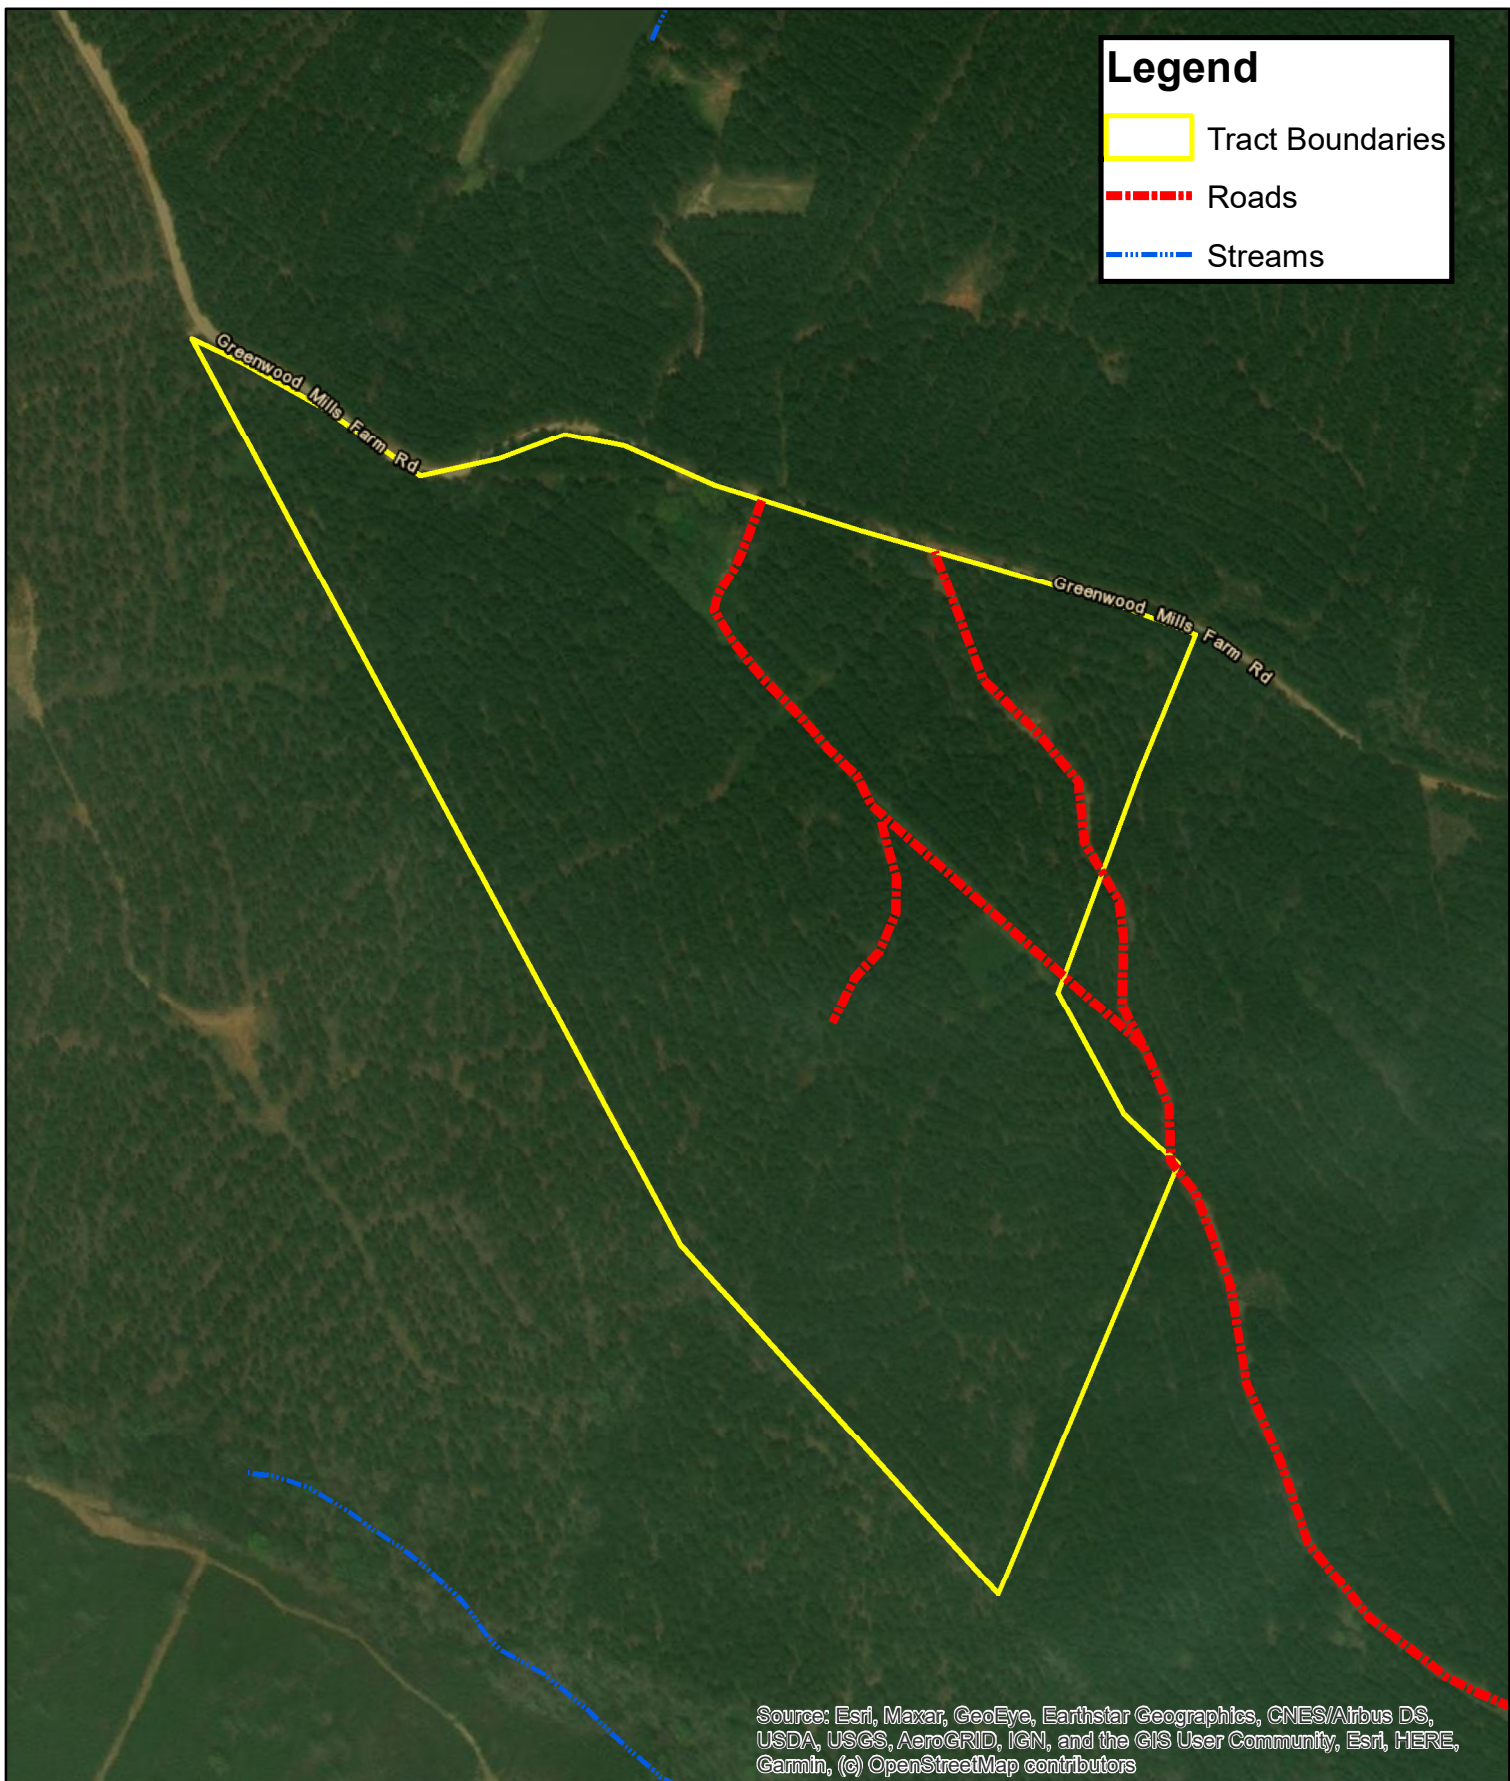

# Legend

-  Tract Boundaries
-  Roads
-  Streams

Source: Esri, Maxar, GeoEye, Earthstar Geographics, CNES/Airbus DS, USDA, USGS, AeroGRID, IGN, and the GIS User Community, Esri, HERE, Garmin, (c) OpenStreetMap contributors

Owners and owner's agents make no claims as to the accuracy of this map.

**SOUTHEASTERN FORESTRY**  
Managing your forests for the future

Moonchip Farms  
Aerial Photography  
Greenwood TMS: 6822-554-527  
61.16± Acres  
Greenwood County, SC  
October, 2020