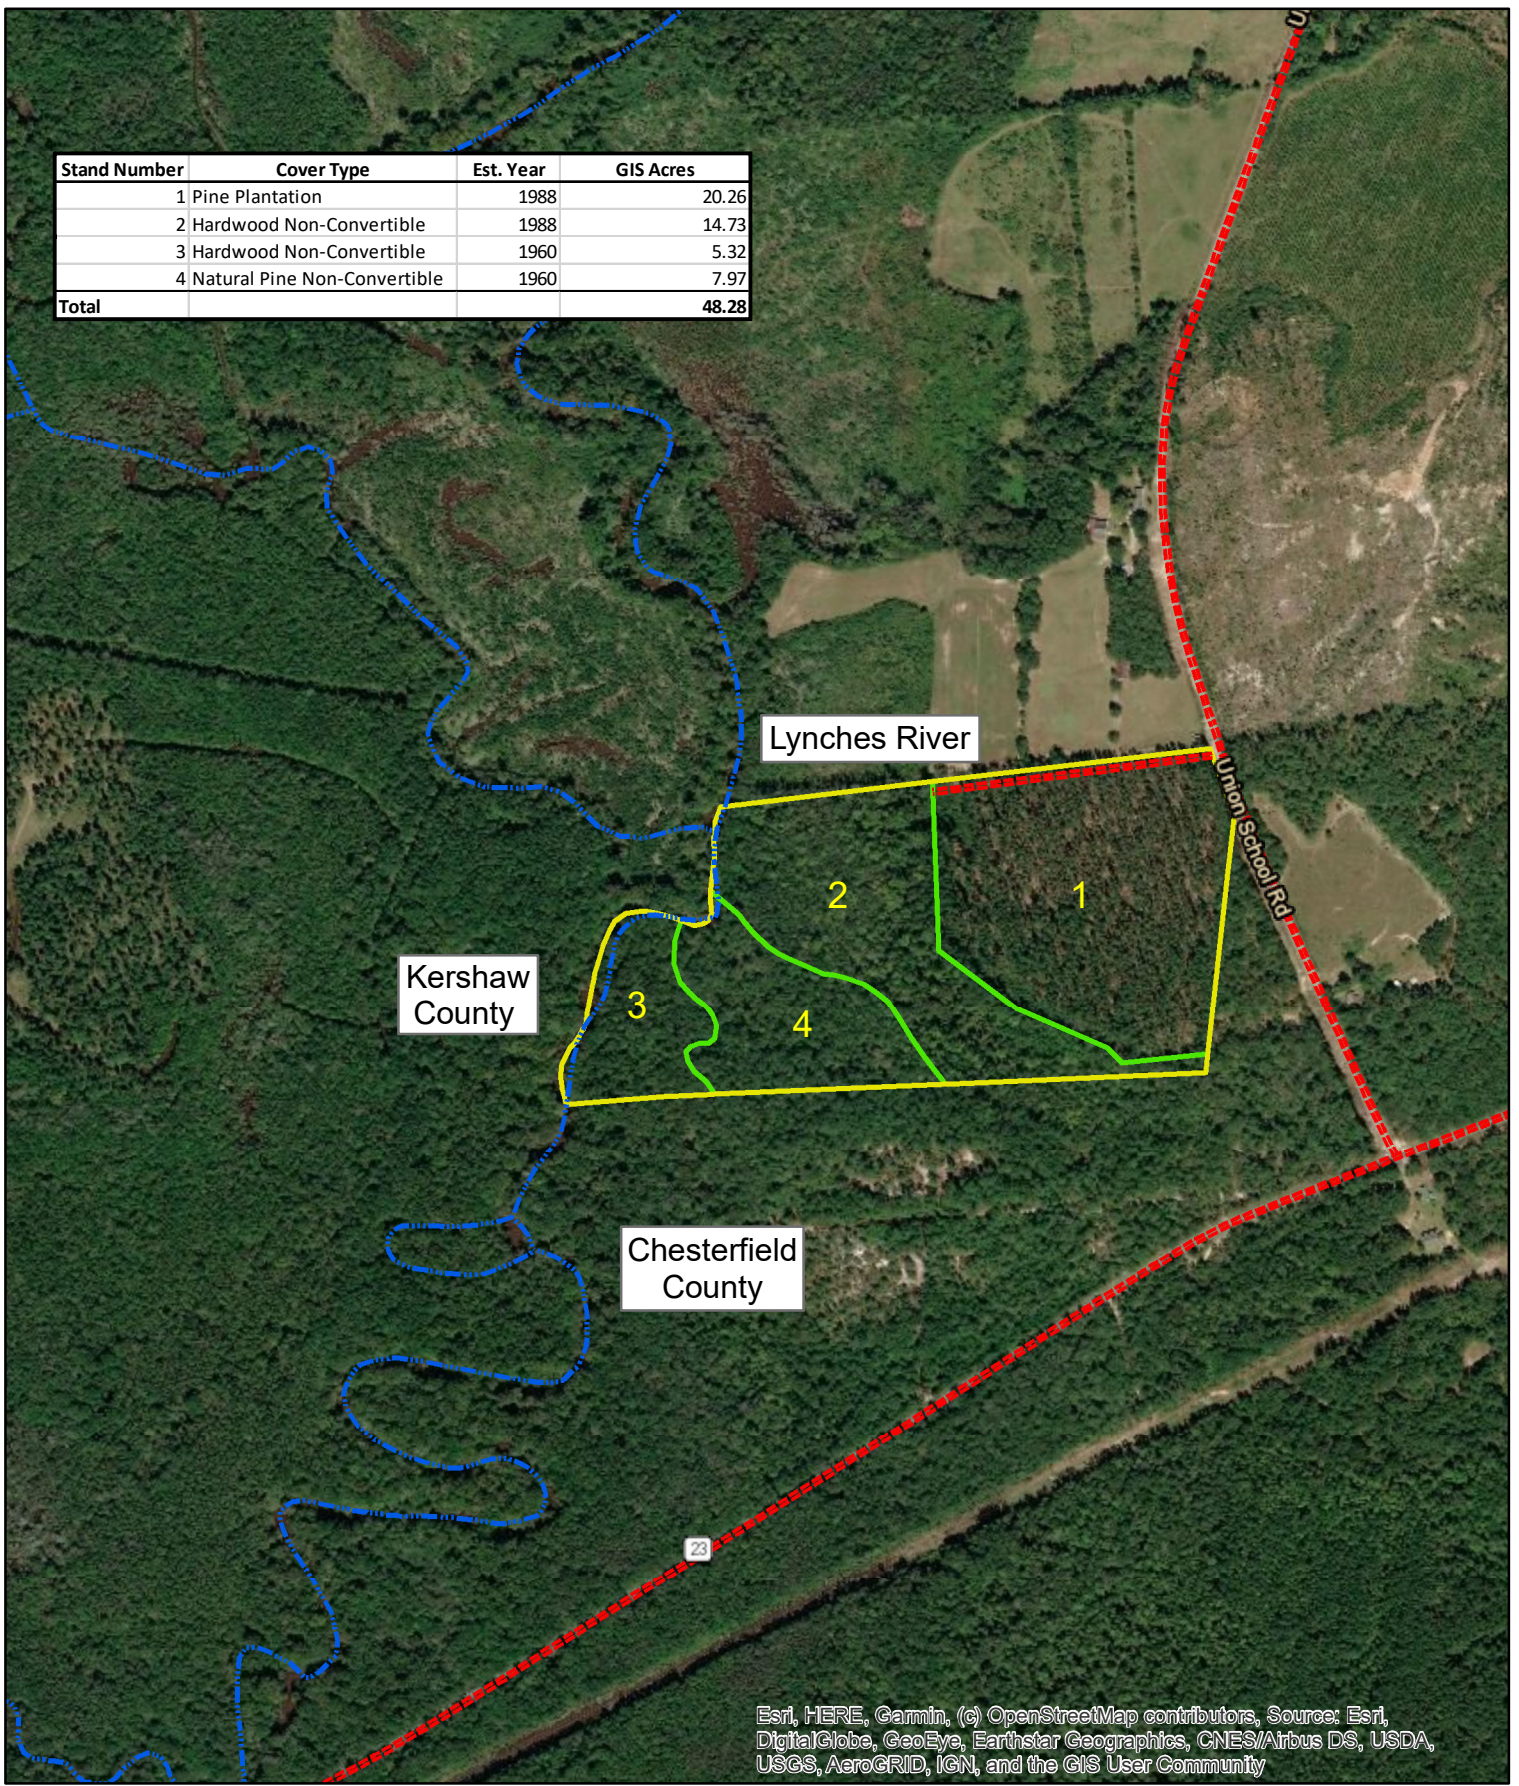

Stand Number	Cover Type	Est. Year	GIS Acres
1	Pine Plantation	1988	20.26
2	Hardwood Non-Convertible	1988	14.73
3	Hardwood Non-Convertible	1960	5.32
4	Natural Pine Non-Convertible	1960	7.97
<b>Total</b>			<b>48.28</b>

2017 Aerial Photography Map  
 Darlington Veneer  
 Tract 6002 Gene Blackwell Tract  
 48.28± GIS Acres  
 Chesterfield County, SC  
 May, 2020