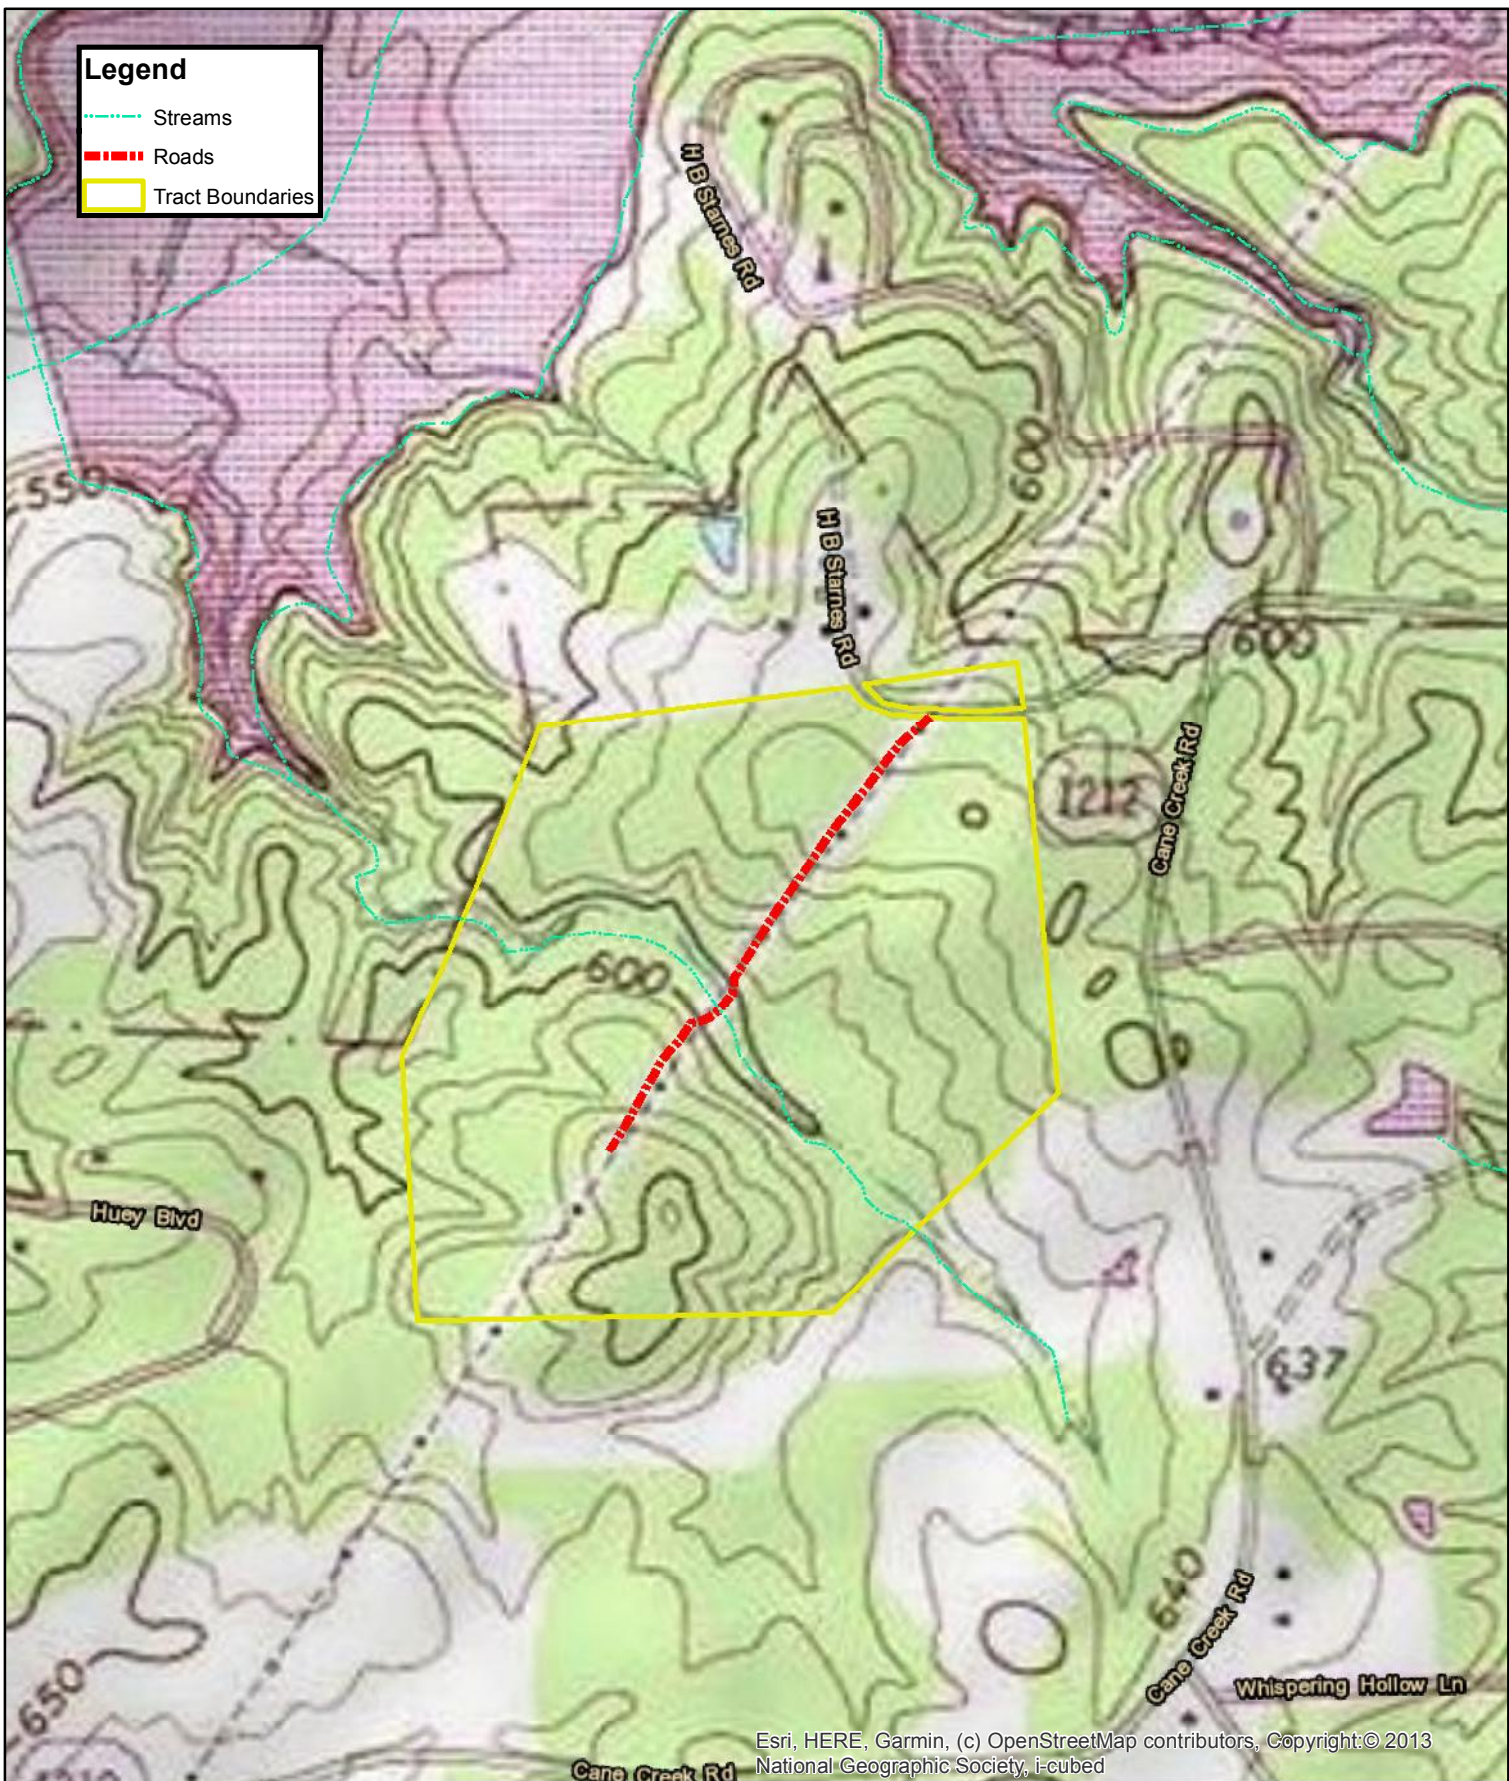

- Legend**
-  Streams
 -  Roads
 -  Tract Boundaries

Esri, HERE, Garmin, (c) OpenStreetMap contributors, Copyright:© 2013 National Geographic Society, i-cubed

Owners and owner's agents make no claims as to the accuracy of this map.

Cane Creek Tract
 Topographical Map
 Deed:Book/Page:1741/776
 TMS: 05024001
 92.14± Plat Acres
 Union County, NC
 October, 2019