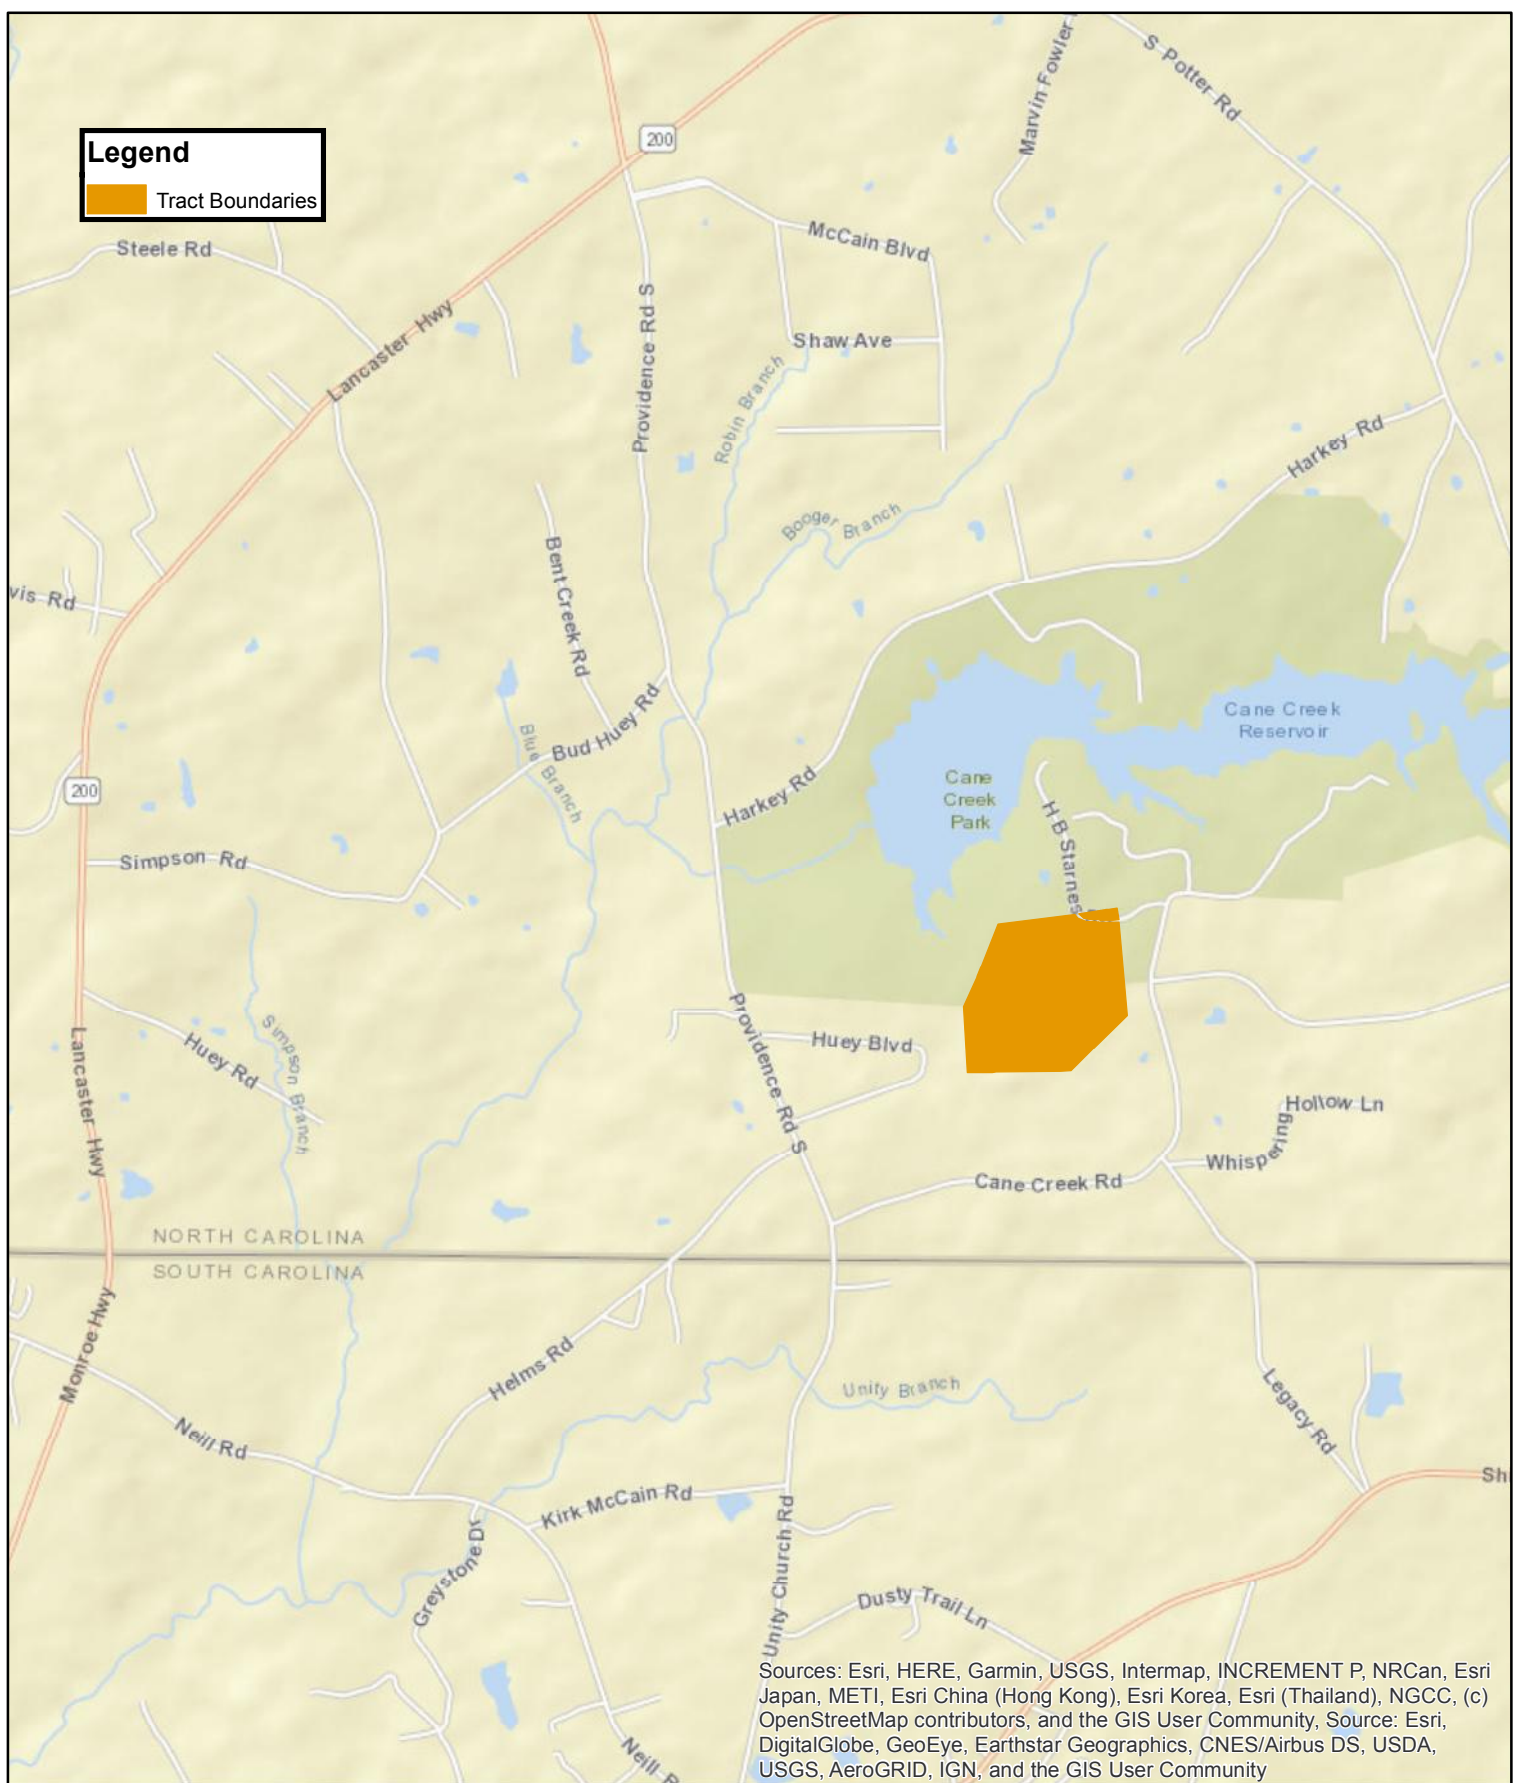

Legend

 Tract Boundaries

Sources: Esri, HERE, Garmin, USGS, Intermap, INCREMENT P, NRCan, Esri Japan, METI, Esri China (Hong Kong), Esri Korea, Esri (Thailand), NGCC, (c) OpenStreetMap contributors, and the GIS User Community, Source: Esri, DigitalGlobe, GeoEye, Earthstar Geographics, CNES/Airbus DS, USDA, USGS, AeroGRID, IGN, and the GIS User Community

Owners and owner's agents make no claims as to the accuracy of this map.

SOUTHEASTERN FORESTRY
Managing your forests for the future

0.5 0 0.5 Miles

Cane Creek Tract
Location Map
Deed:Book/Page:1741/776
TMS: 05024001
92.14± Plat Acres
Union County, NC
October, 2019