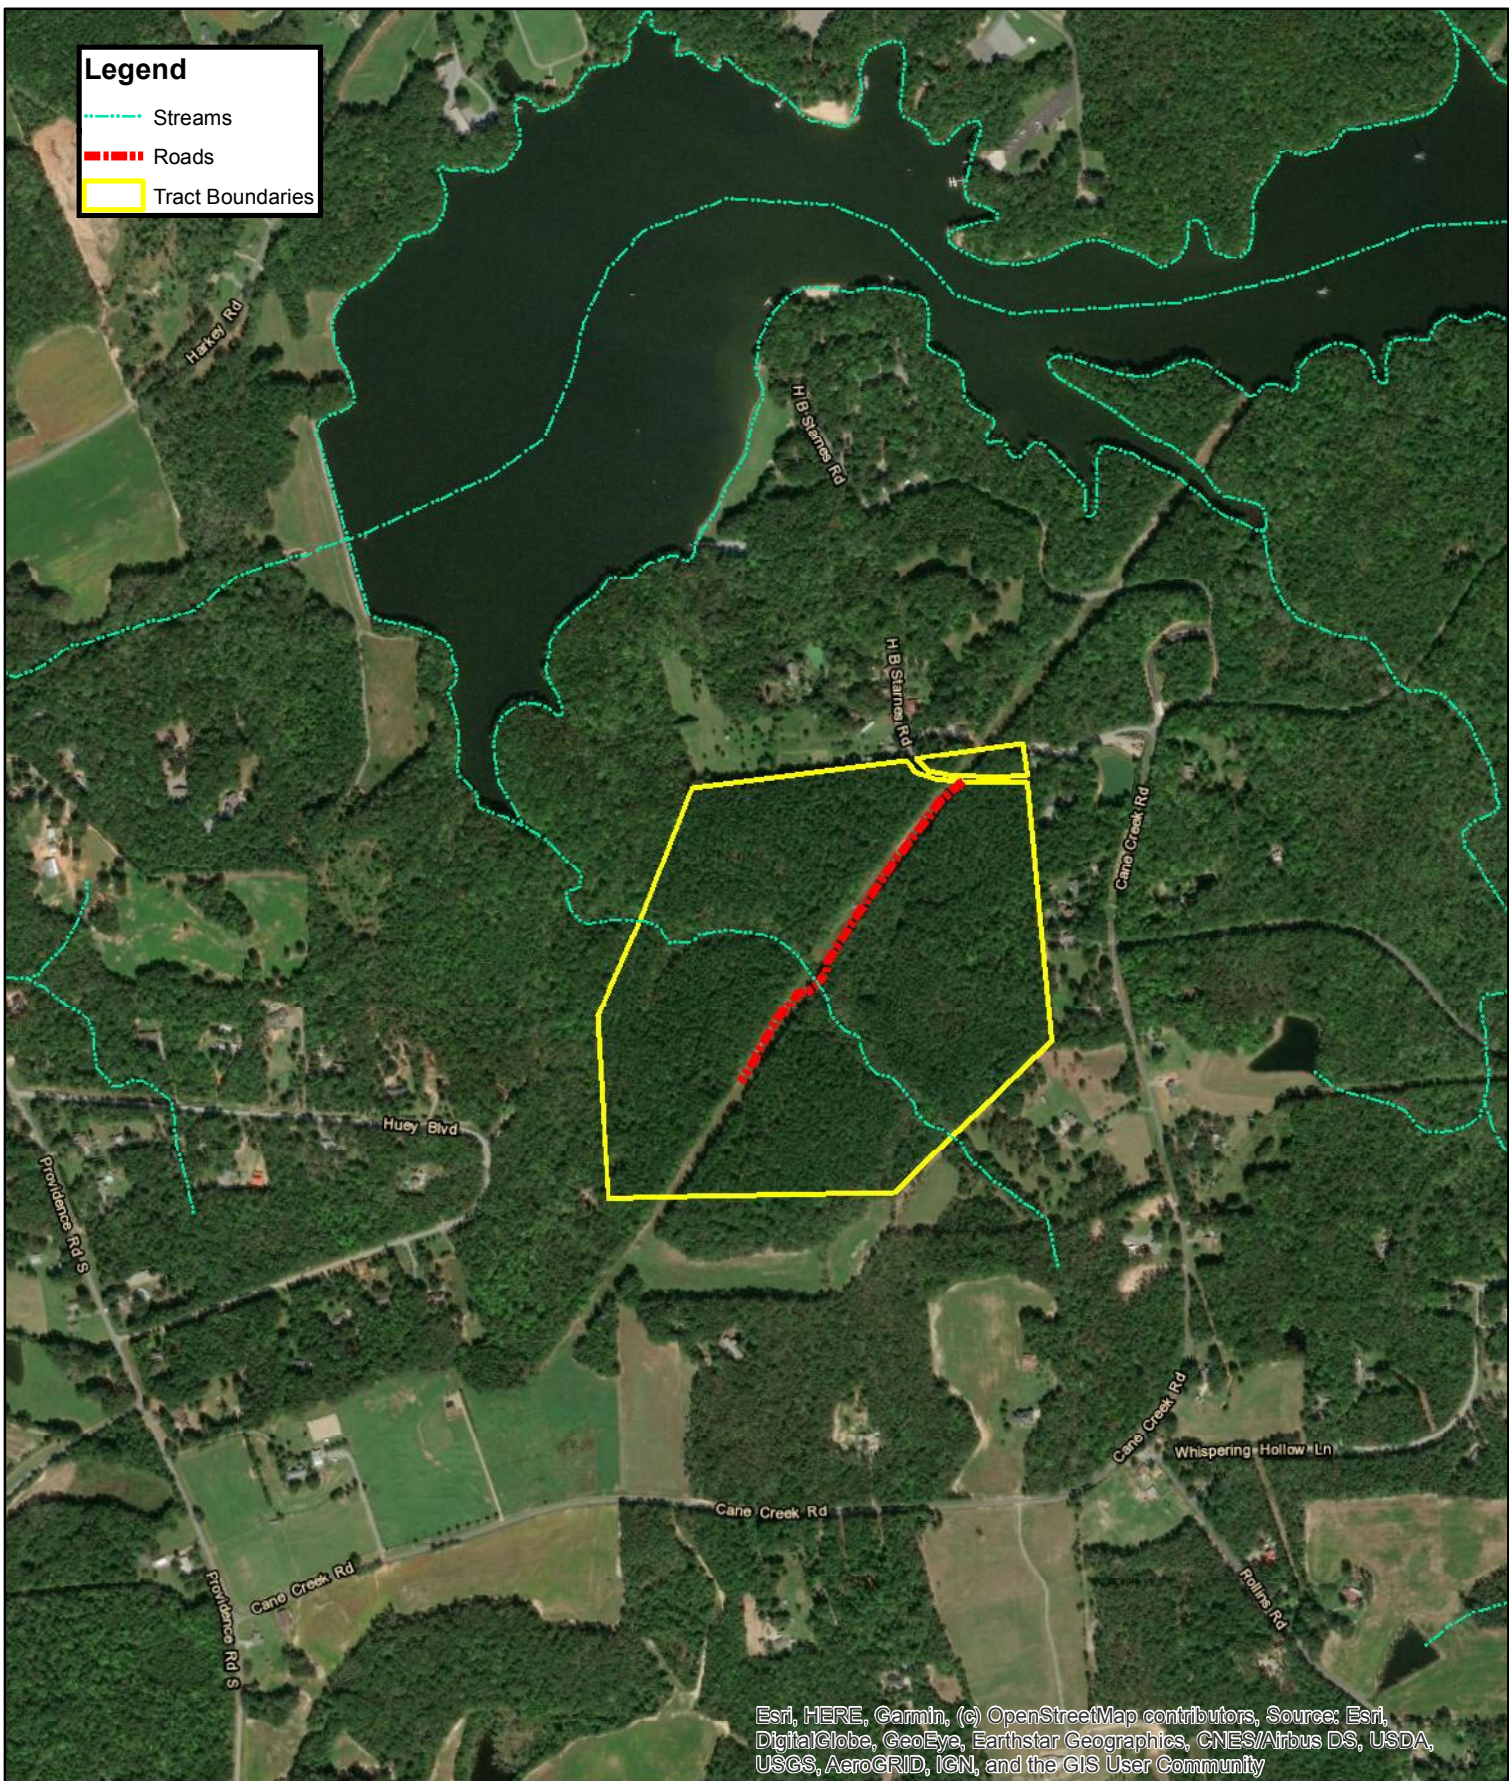

Legend

-  Streams
-  Roads
-  Tract Boundaries

Esri, HERE, Garmin, (c) OpenStreetMap contributors, Source: Esri, DigitalGlobe, GeoEye, Earthstar Geographics, CNES/Airbus DS, USDA, USGS, AeroGRID, IGN, and the GIS User Community

Owners and owner's agents make no claims as to the accuracy of this map.

Cane Creek Tract
 Aerial Photography
 Deed:Book/Page:1741/776
 TMS: 05024001
 92.14± Plat Acres
 Union County, NC
 October, 2019