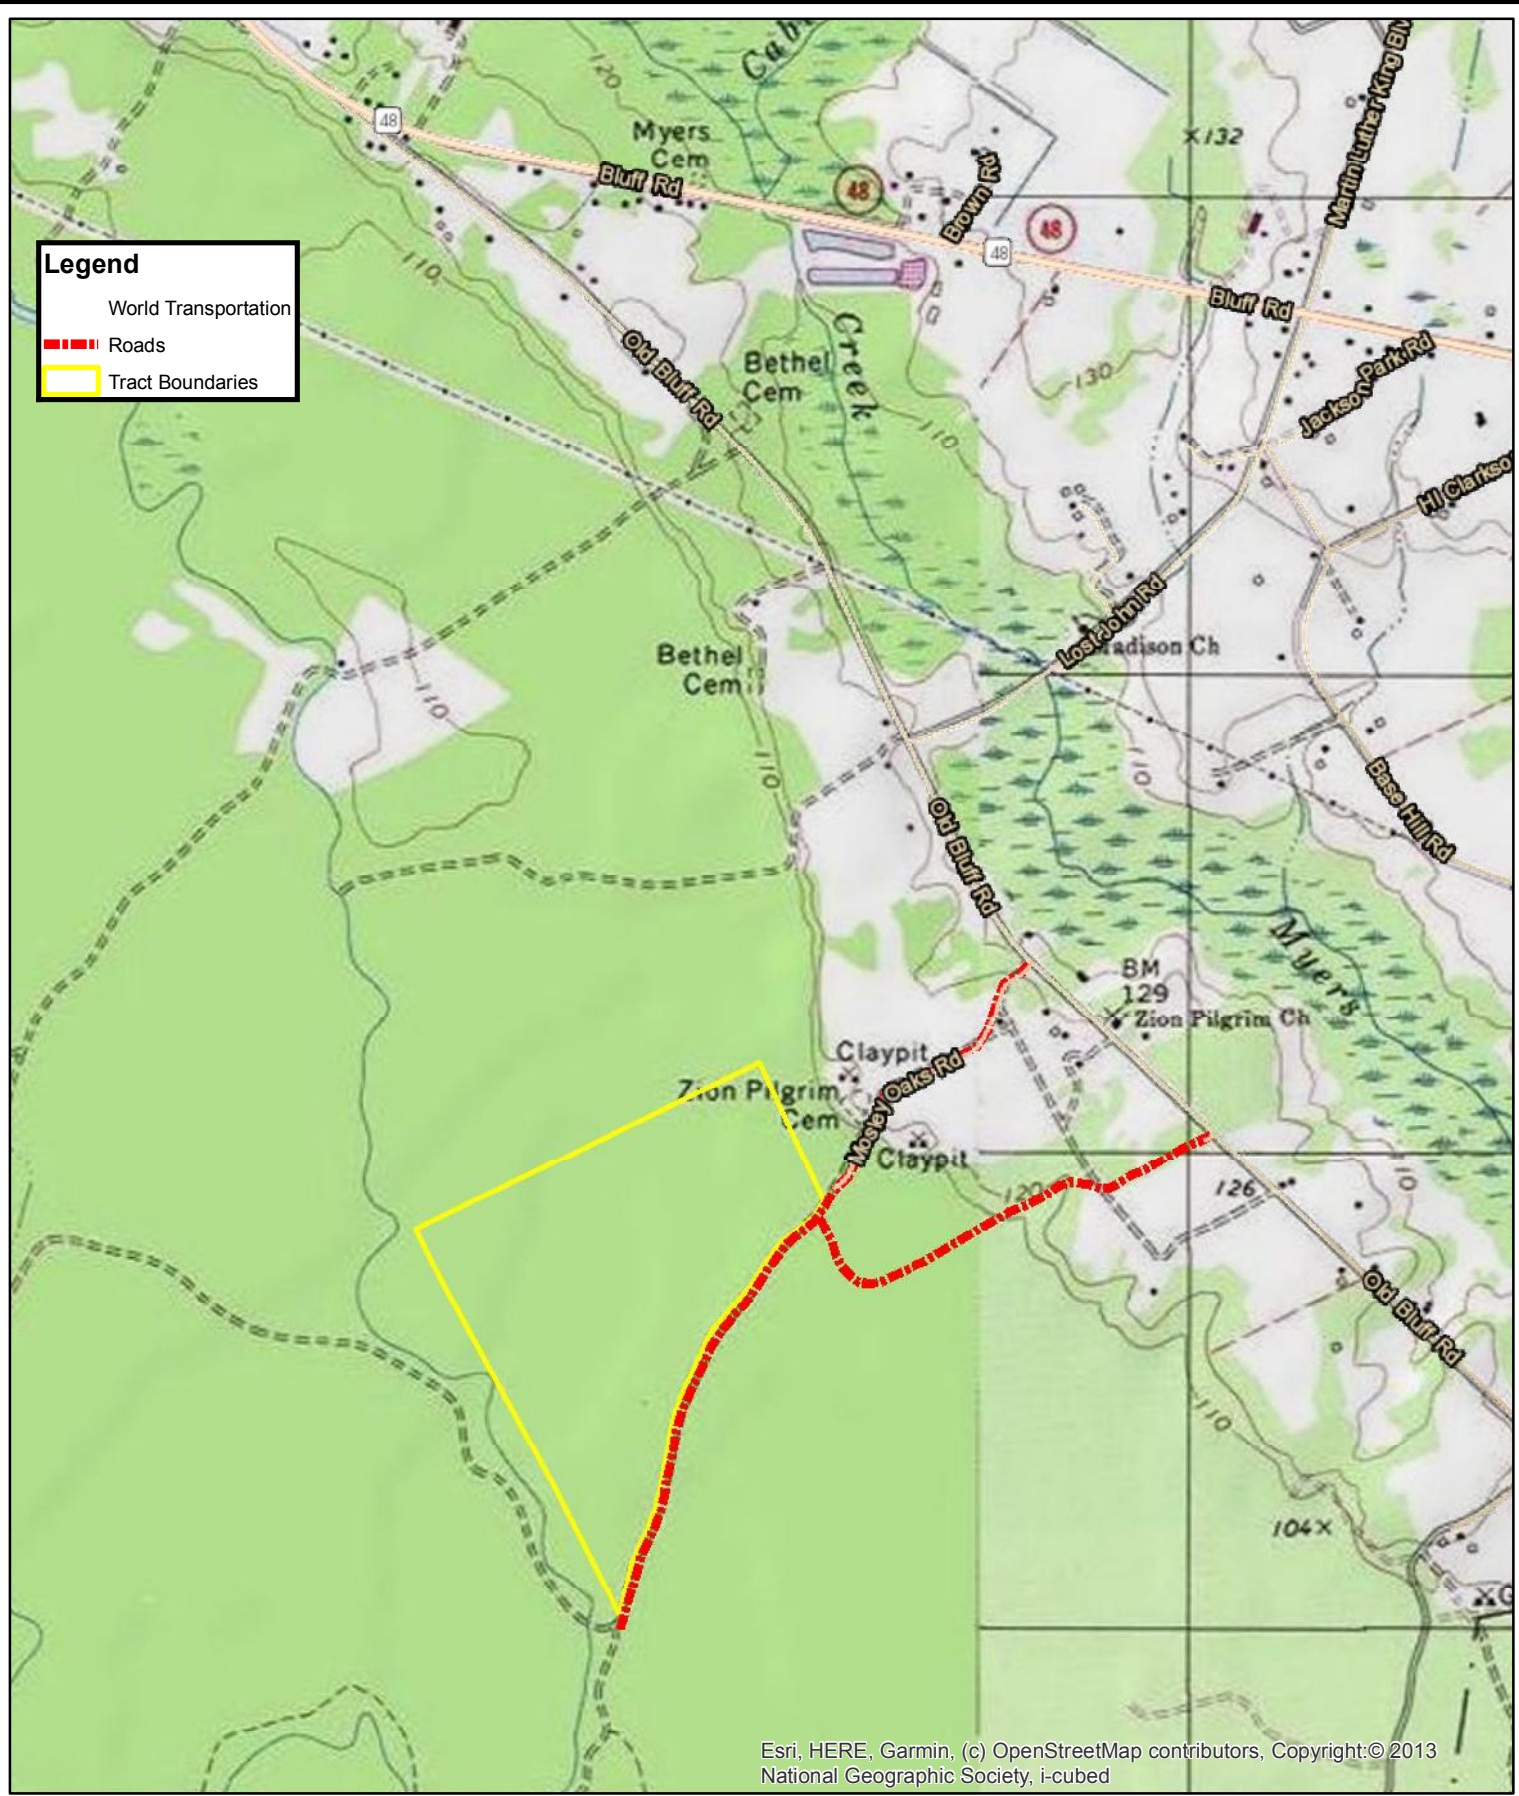

**Legend**

- World Transportation
- Roads
- Tract Boundaries

Esri, HERE, Garmin, (c) OpenStreetMap contributors, Copyright:© 2013 National Geographic Society, i-cubed

Owners and owner's agents make no claims as to the accuracy of this map.

Price Tract  
 Topographic Map  
 Tract Number: R21200-01-25  
 Lat: 33°50'37.98"N  
 Lon: 80°53'01.70"W  
 108.34± Acres  
 Richland County, SC  
 August, 2019