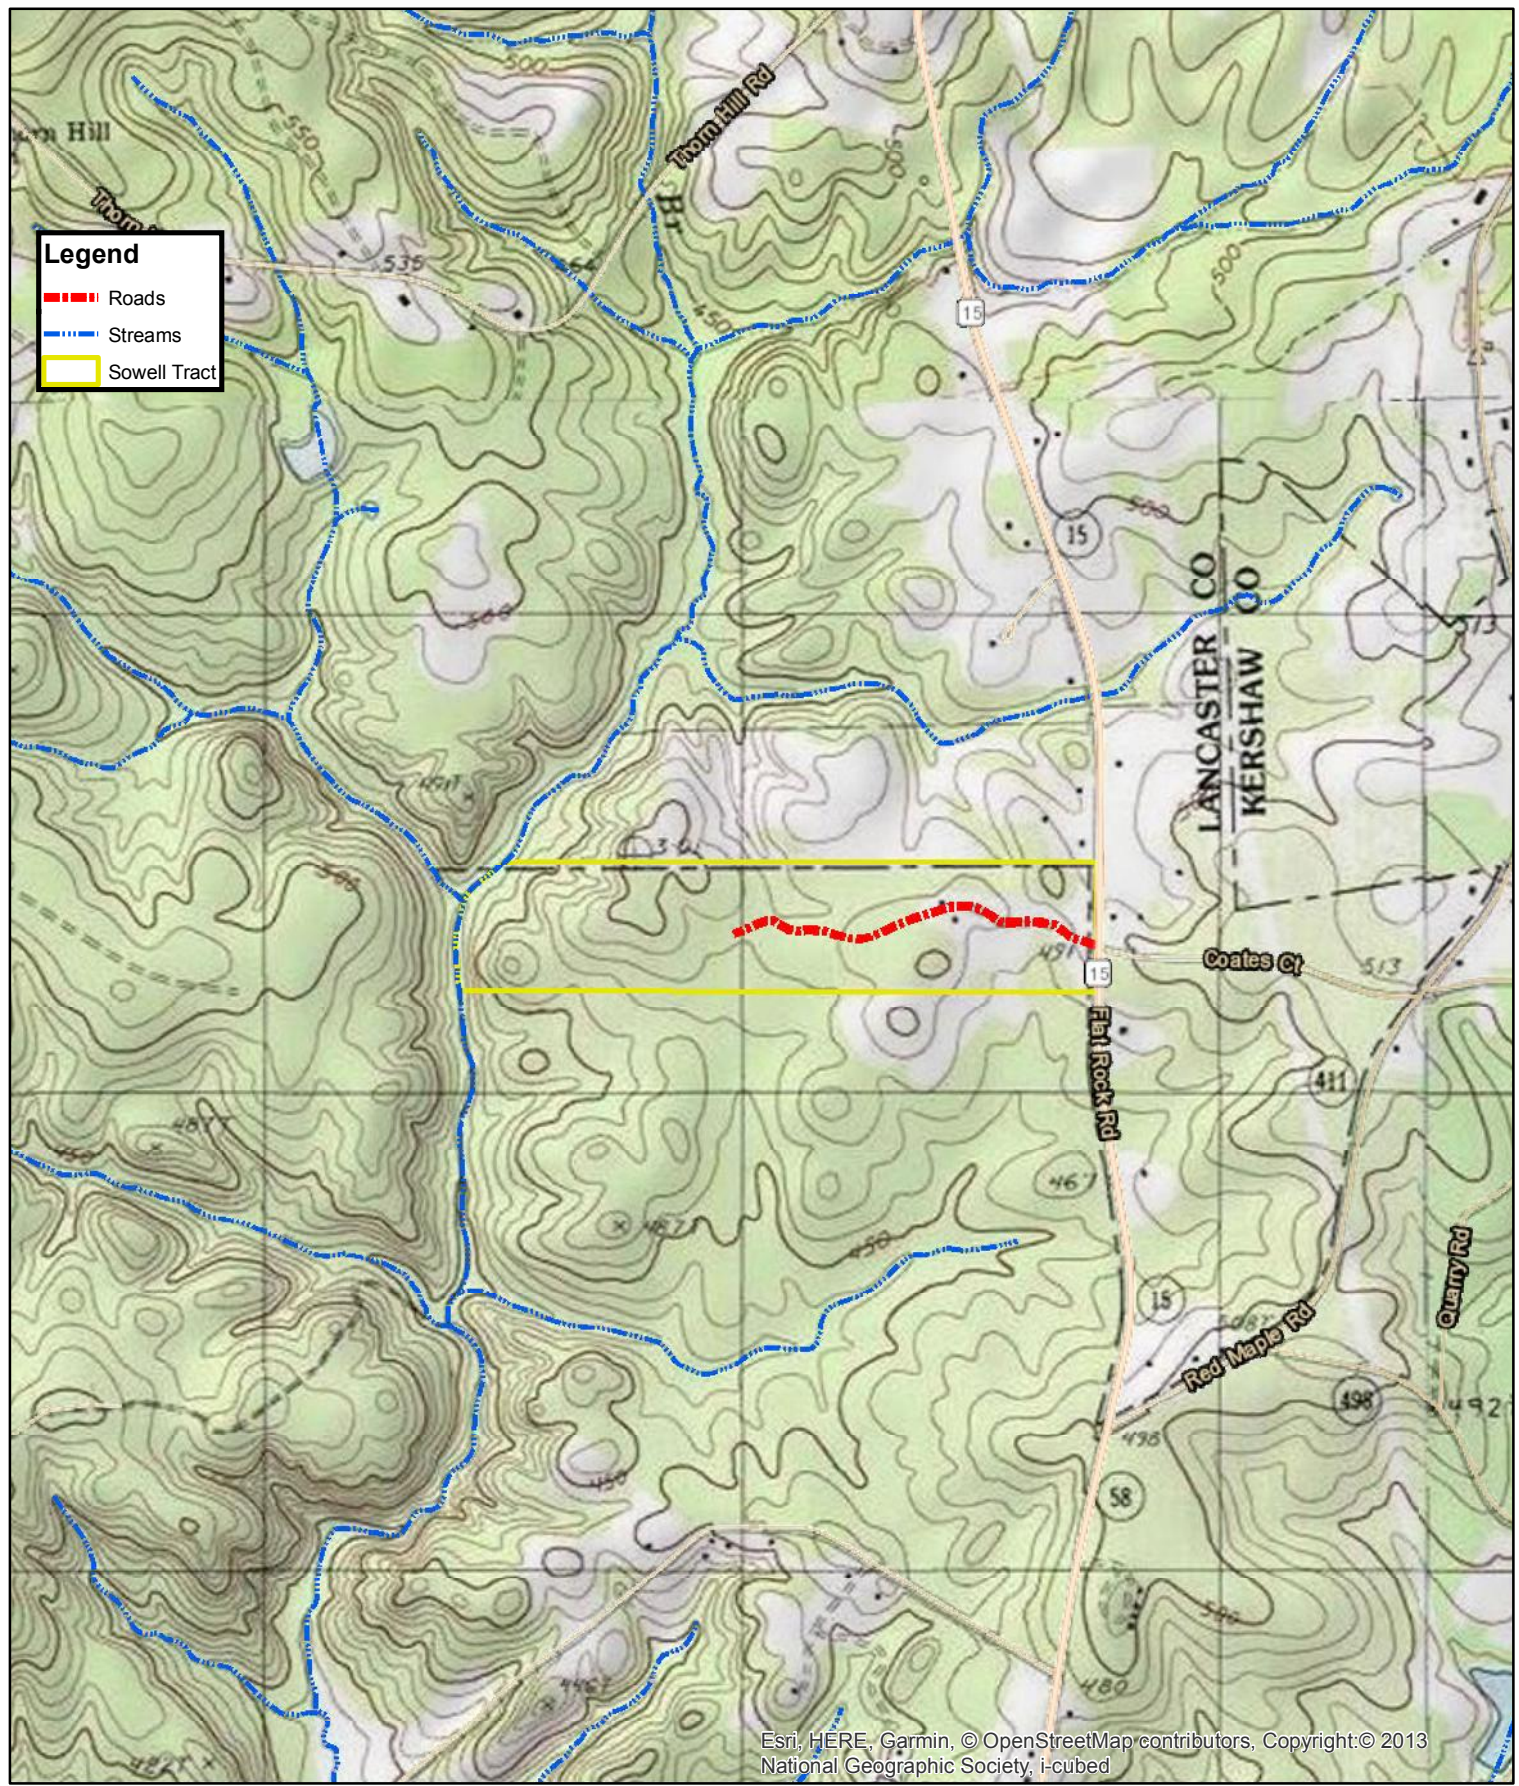

Legend

-  Roads
-  Streams
-  Sowell Tract

Esri, HERE, Garmin, © OpenStreetMap contributors, Copyright:© 2013 National Geographic Society, i-cubed

Owners and owner's agents make no claims as to the accuracy of this map.

Sowell Tract
 Topographic Map
 Tract Number: 061-00-00-001
 89± Tax Acres
 88.30± GIS Acres
 Kershaw County, SC
 February, 2019