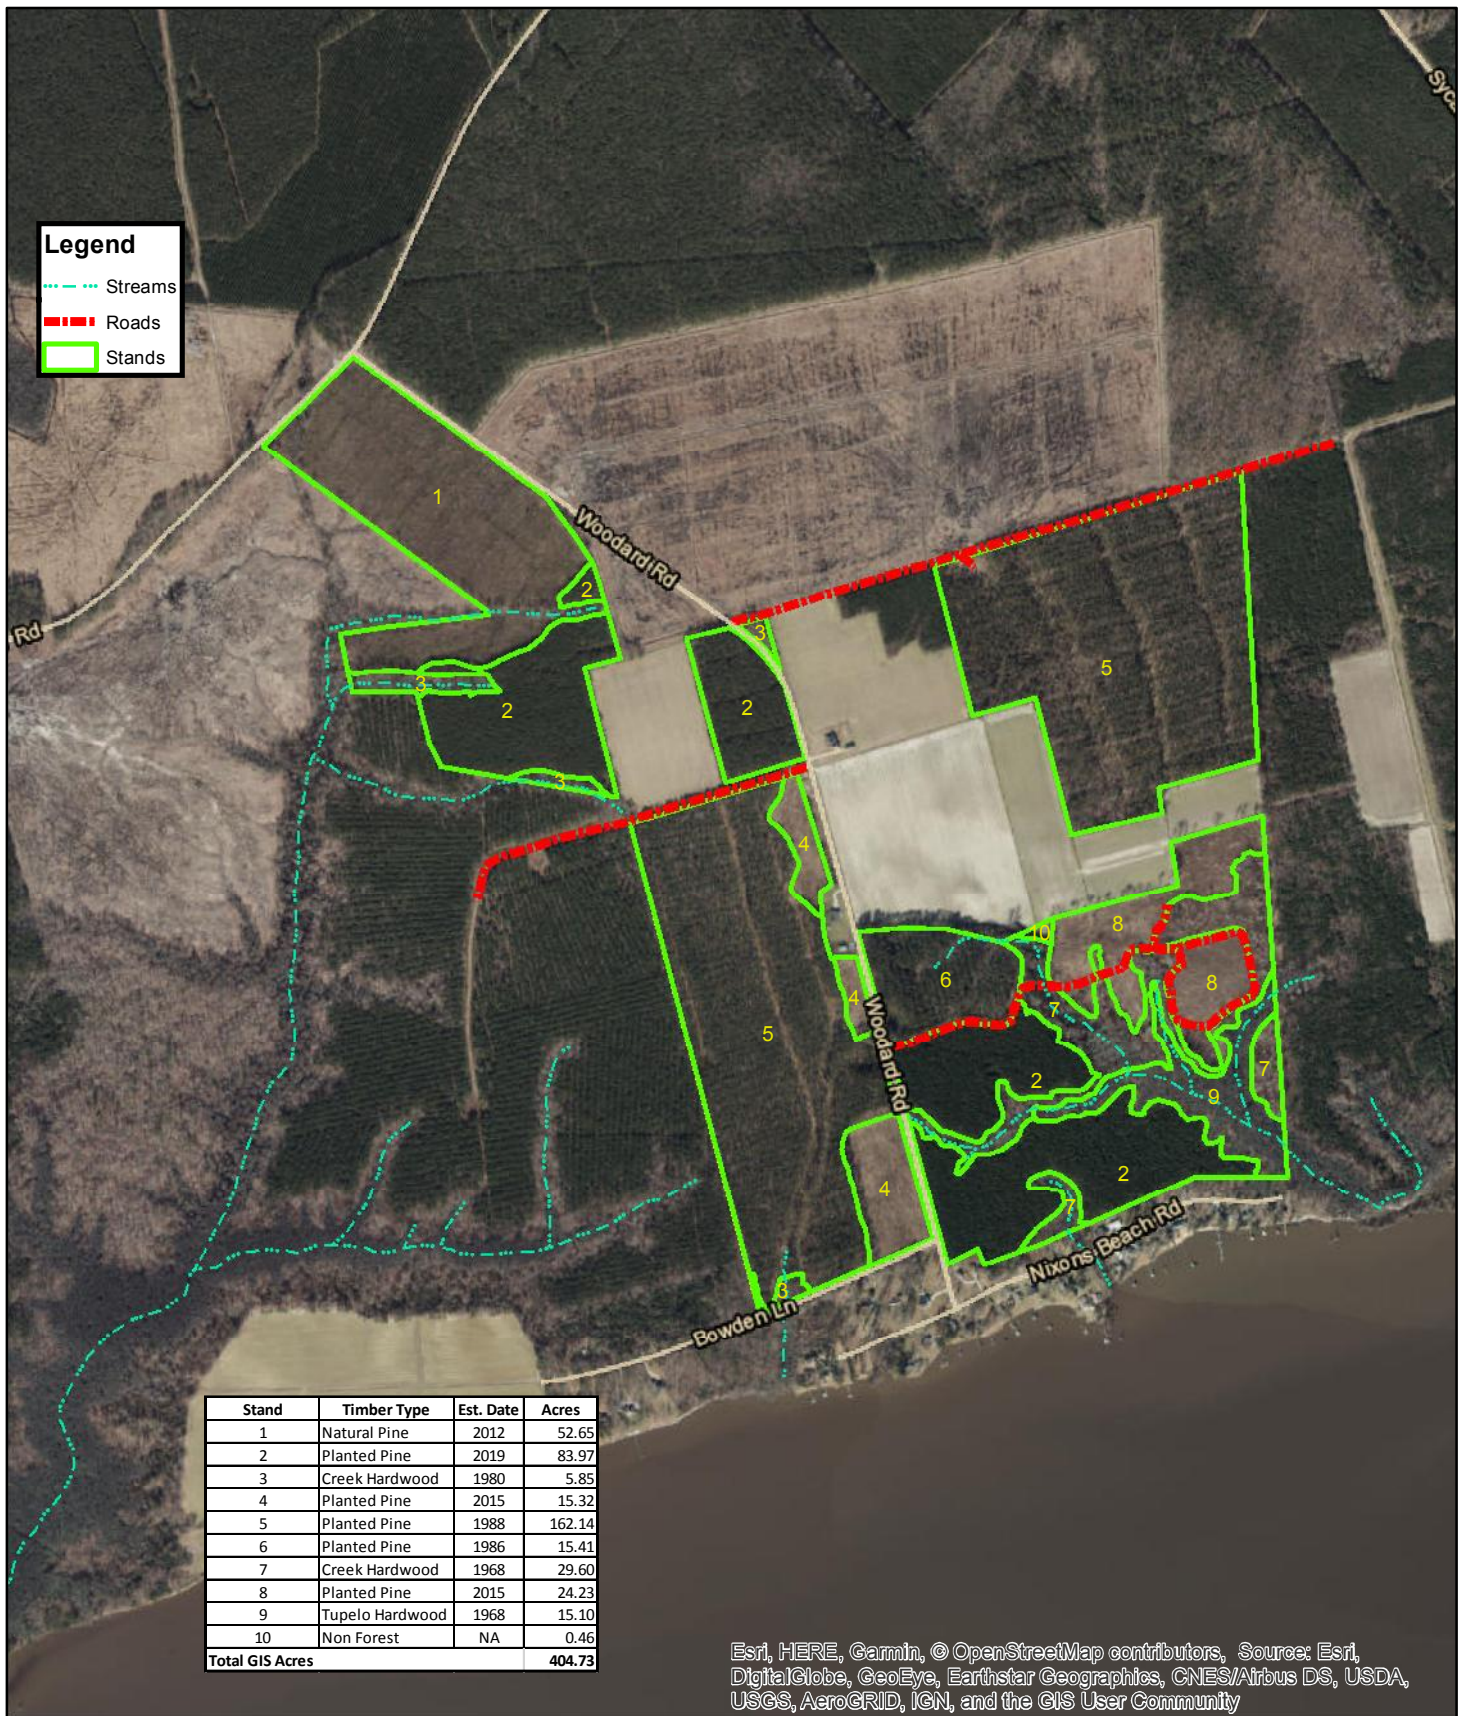

Legend

- - - Streams
- - - Roads
- Stands

Stand	Timber Type	Est. Date	Acres
1	Natural Pine	2012	52.65
2	Planted Pine	2019	83.97
3	Creek Hardwood	1980	5.85
4	Planted Pine	2015	15.32
5	Planted Pine	1988	162.14
6	Planted Pine	1986	15.41
7	Creek Hardwood	1968	29.60
8	Planted Pine	2015	24.23
9	Tupelo Hardwood	1968	15.10
10	Non Forest	NA	0.46
Total GIS Acres			404.73

Owners and owner's agents make no claims as to the accuracy of this map.

SOLT IV Tract
Nixon Beach
Timber Type Map
404.72± GIS Acres
403.59± Plat Acres
Chowan County, NC
December, 2018