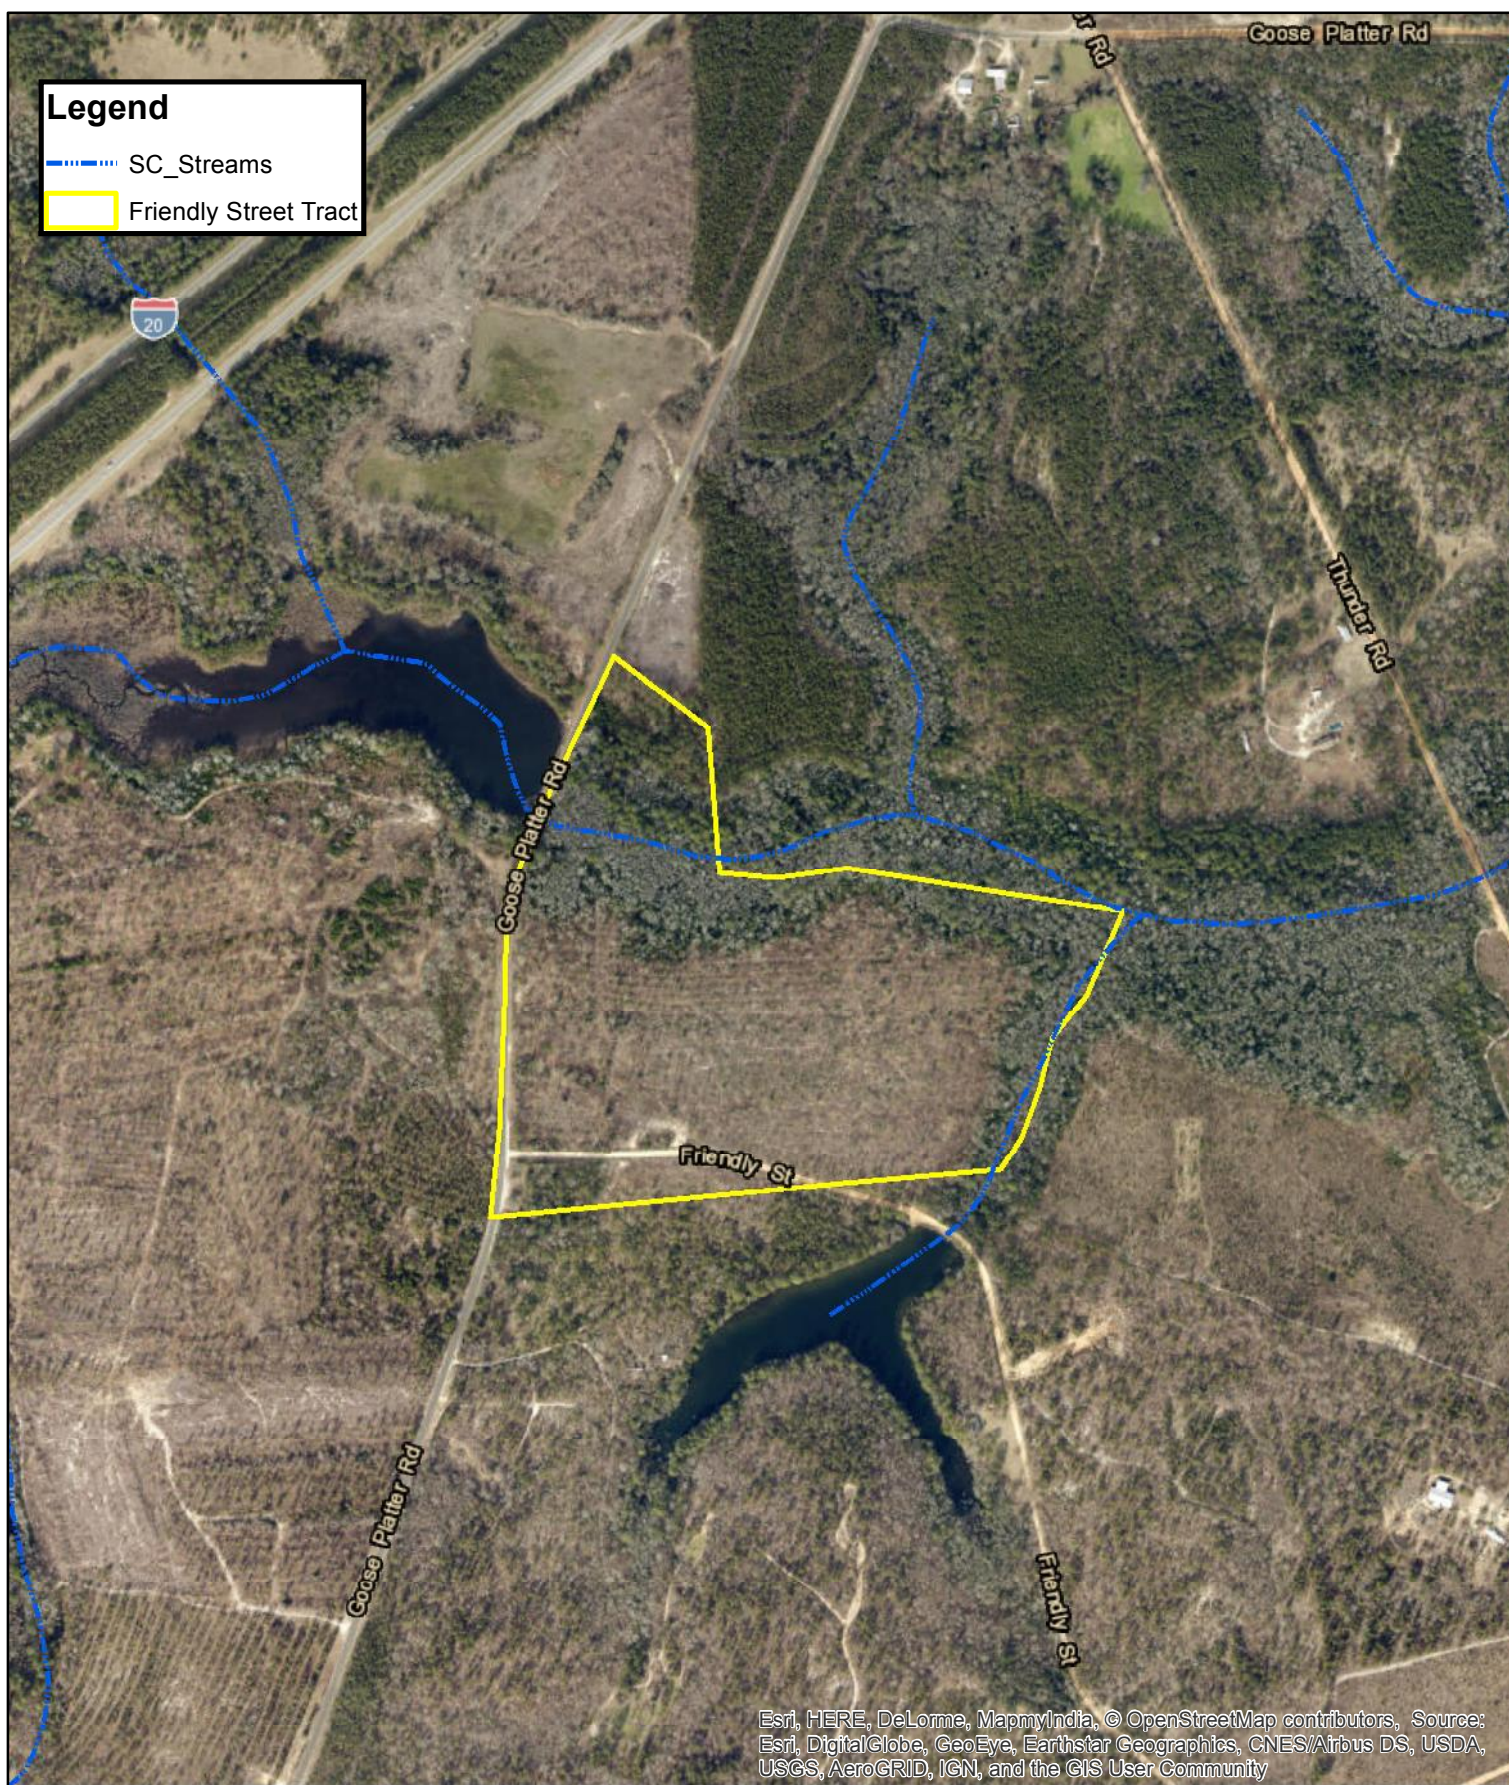

Legend

- SC_Streams
- Friendly Street Tract

Esri, HERE, DeLorme, MapmyIndia, © OpenStreetMap contributors, Source: Esri, DigitalGlobe, GeoEye, Earthstar Geographics, CNES/Airbus DS, USDA, USGS, AeroGRID, IGN, and the GIS User Community

Owners and owner's agents make no claims as to the accuracy of this map.
Parcel will need a new survey!

Friendly Street Tract
 Ronald and Winfred Dew
 Tract Name: Friendly Street
 Tax Map #215-00-10-001
 55.23± GIS Acres
 Aiken County, SC
 June, 2017