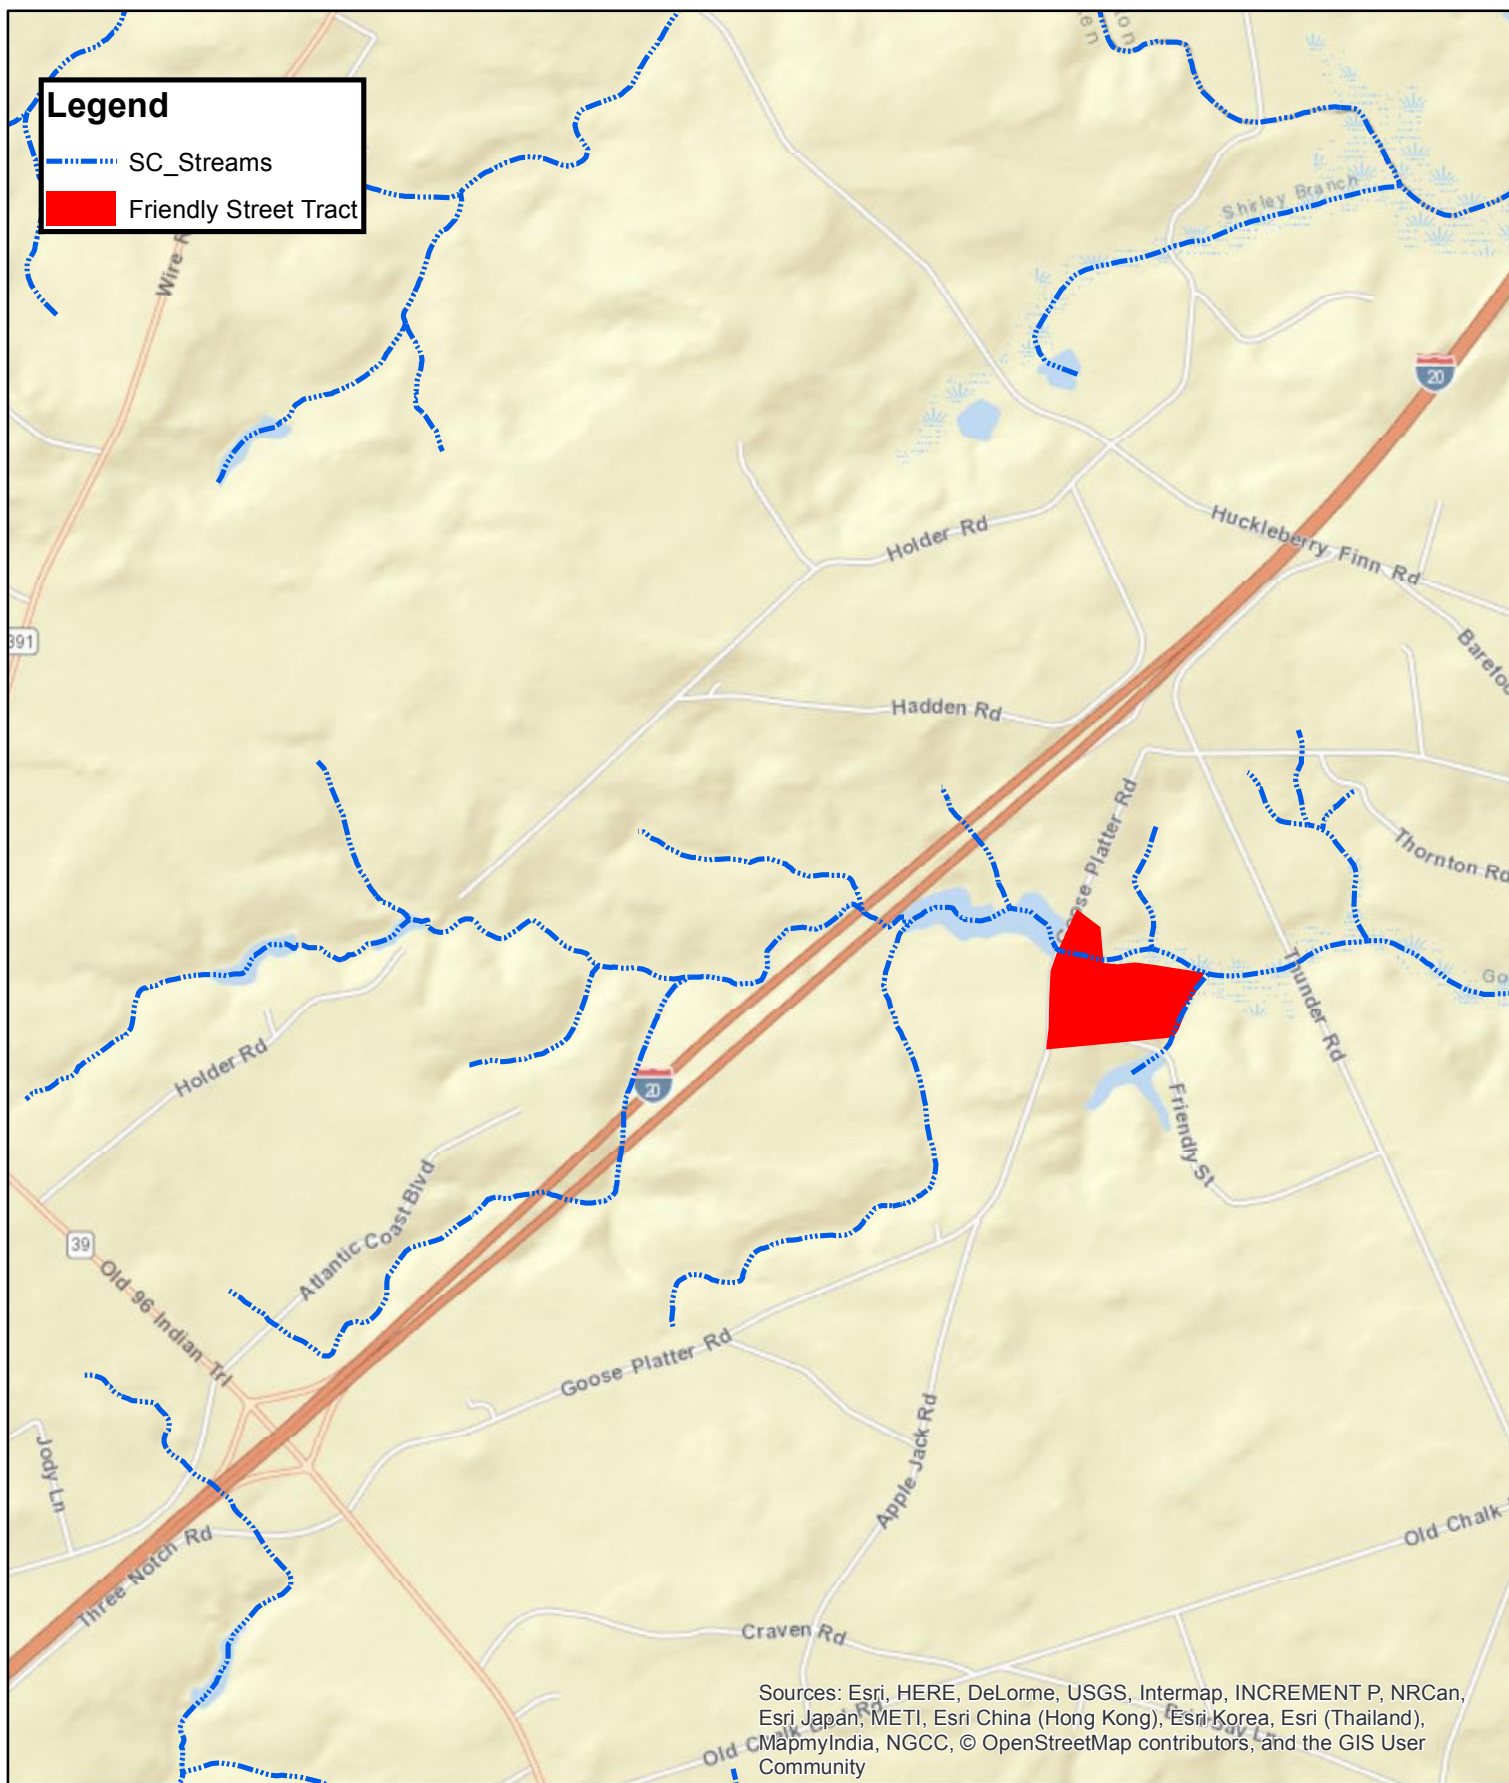

Legend

- SC_Streams
- Friendly Street Tract

Sources: Esri, HERE, DeLorme, USGS, Intermap, INCREMENT P, NRCan, Esri Japan, METI, Esri China (Hong Kong), Esri Korea, Esri (Thailand), MapmyIndia, NGCC, © OpenStreetMap contributors, and the GIS User Community

Owners and owner's agents make no claims as to the accuracy of this map.
Parcel will need a new survey!

Location Map
 Ronald and Winfred Dew
 Tract Name: Friendly Street
 Tax Map #215-00-10-001
 55.23± GIS Acres
 Aiken County, SC
 June, 2017