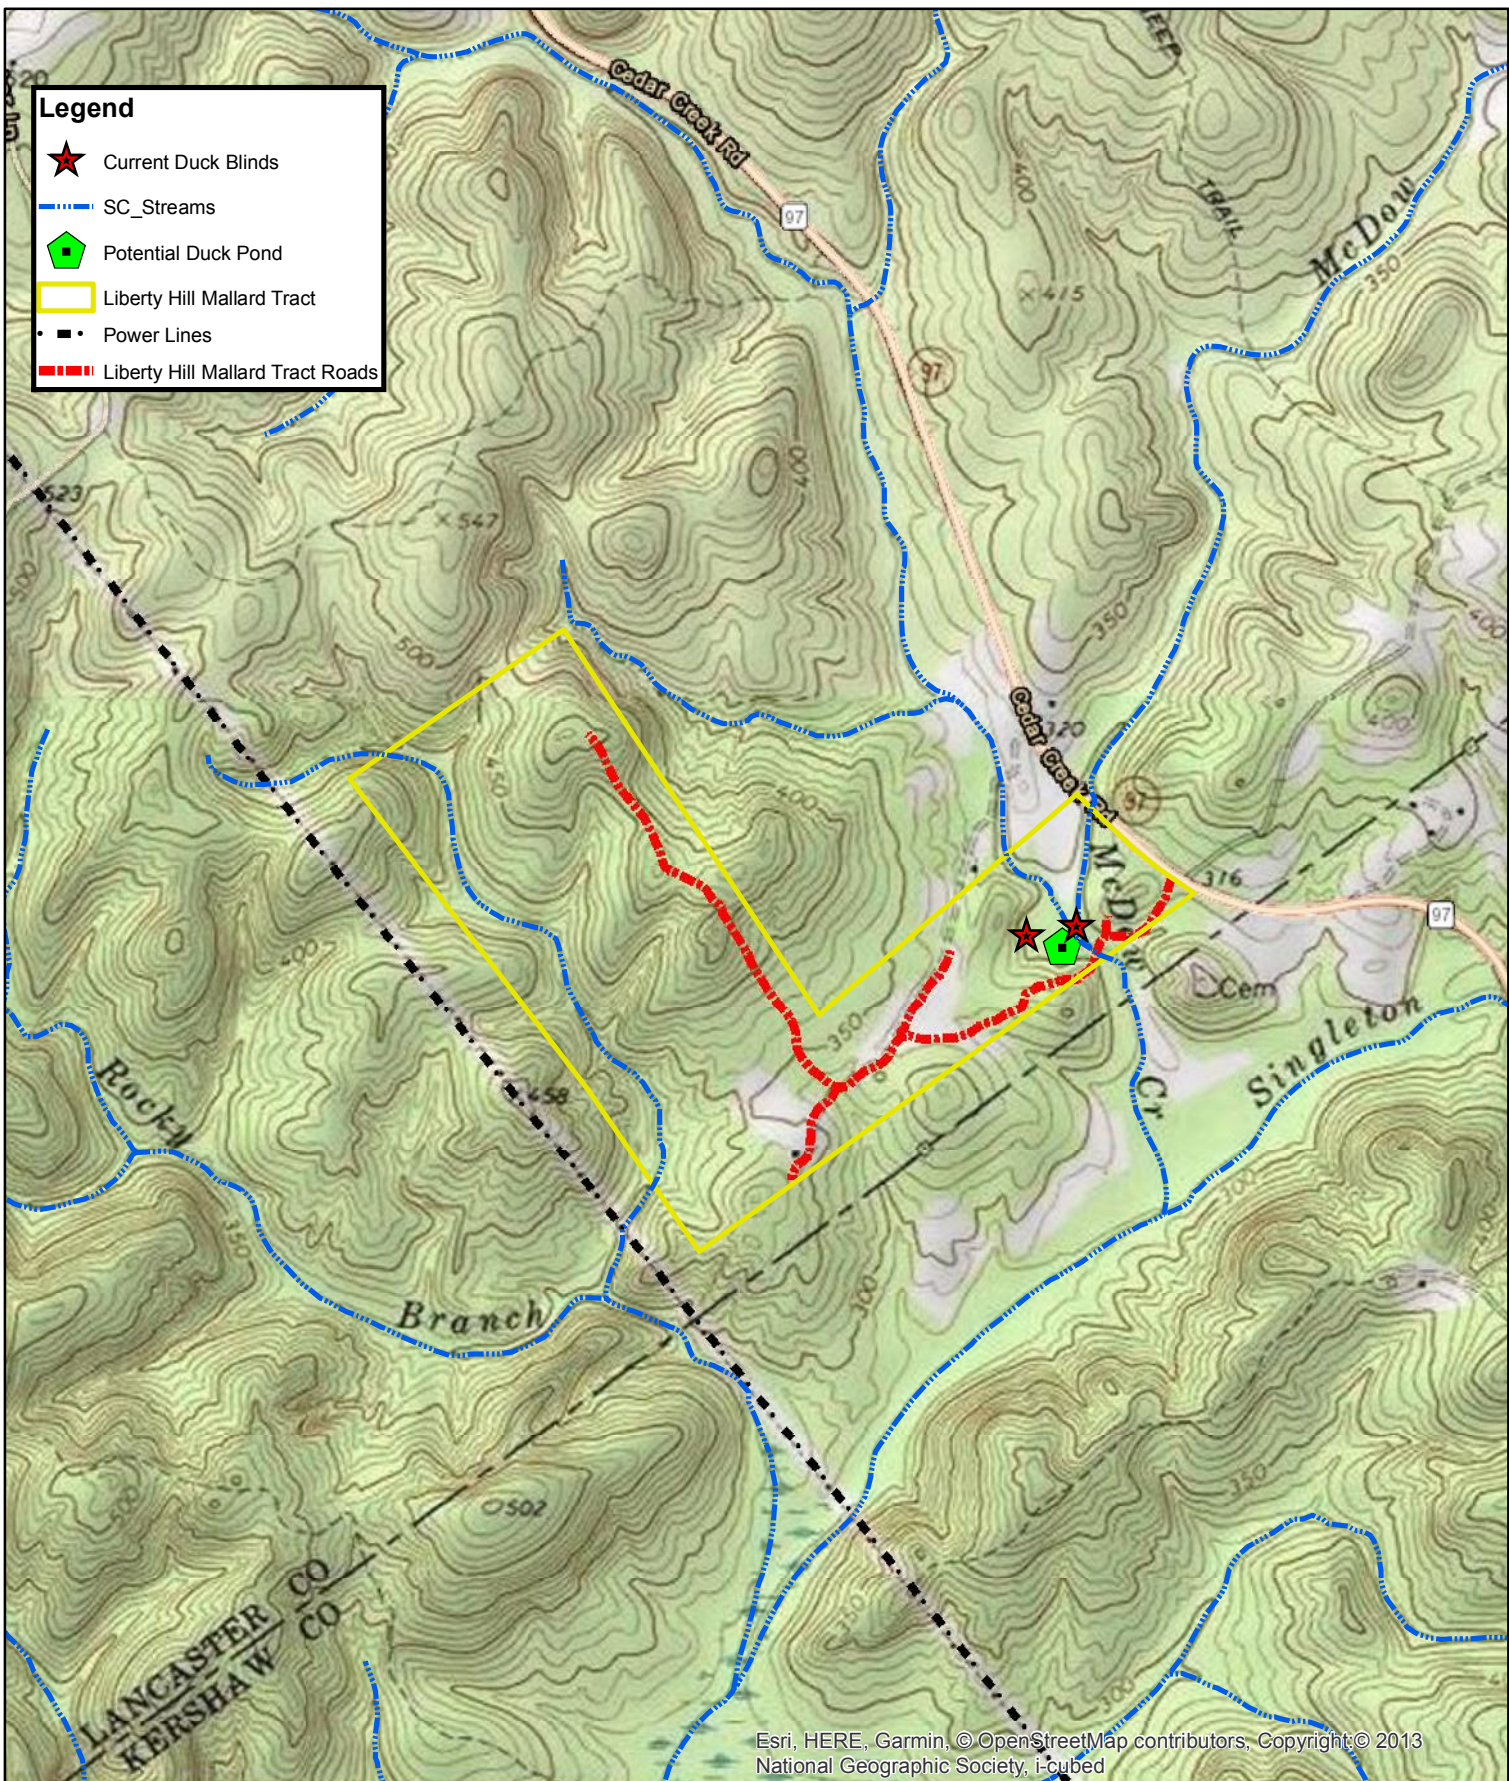

Legend

-  Current Duck Blinds
-  SC_Streams
-  Potential Duck Pond
-  Liberty Hill Mallard Tract
-  Power Lines
-  Liberty Hill Mallard Tract Roads

Esri, HERE, Garmin, © OpenStreetMap contributors, Copyright © 2013
National Geographic Society, i-cubed

Owners and owner's agents make no claims as to the accuracy of this map.

Liberty Hill Mallard Tract
Topographical Photography
 Tract Number:3003
 206.5± Acres
 206.5± GIS Acres
 Lancaster County, SC
 May, 2018