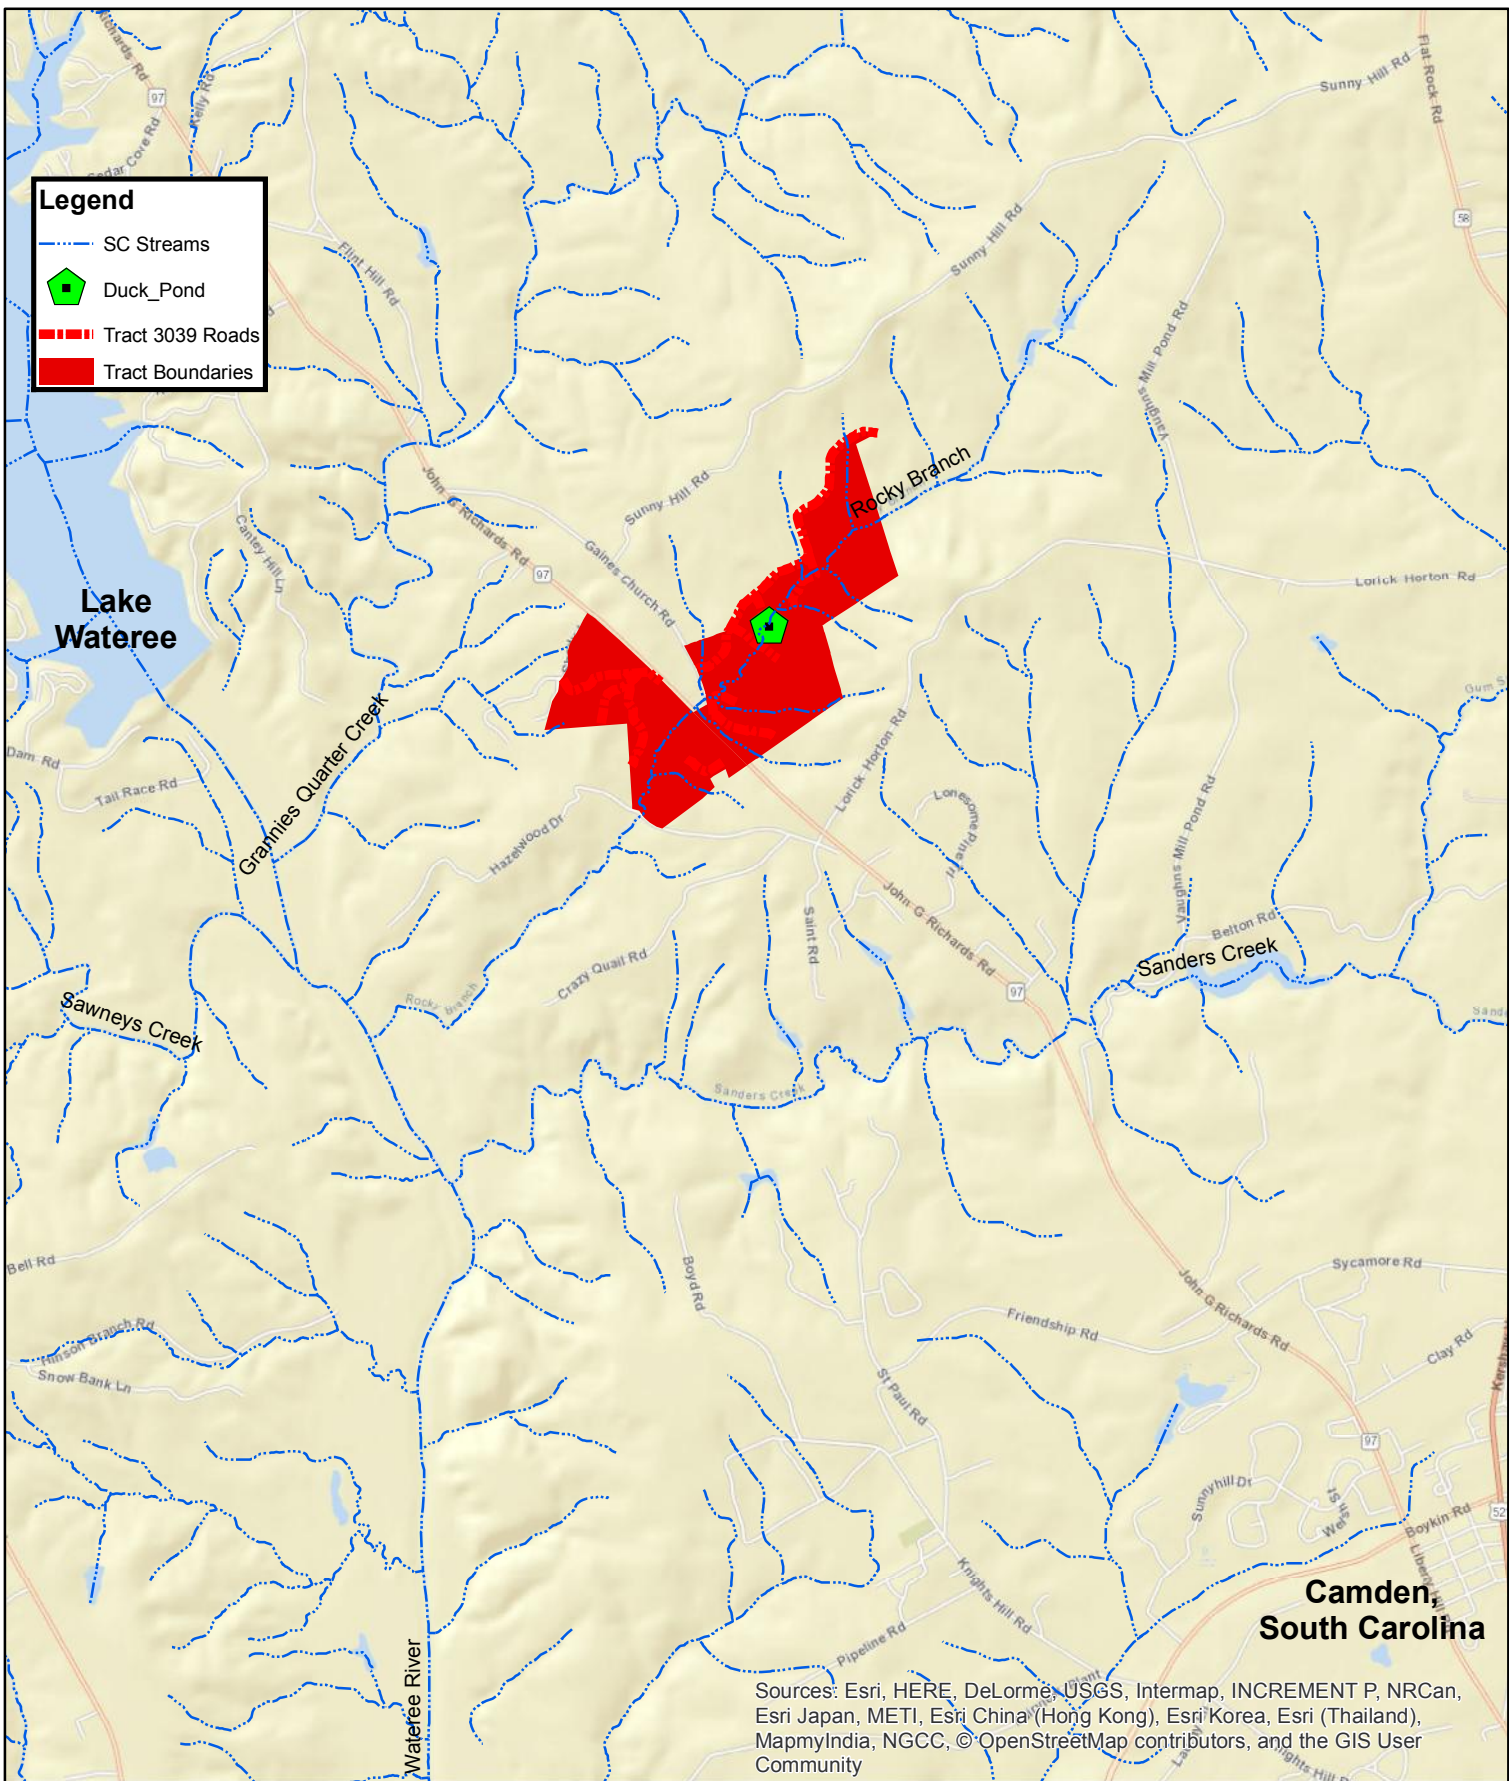

Legend

-  SC Streams
-  Duck_Pond
-  Tract 3039 Roads
-  Tract Boundaries

Sources: Esri, HERE, DeLorme, USGS, Intermap, INCREMENT P, NRCan, Esri Japan, METI, Esri China (Hong Kong), Esri Korea, Esri (Thailand), MapmyIndia, NGCC, © OpenStreetMap contributors, and the GIS User Community

Owners and owner's agents make no claims as to the accuracy of this map.

Sunny Hill Tract A & B
 Location Map
 Tract Number:3039
 456.7± Acres
 456.81± GIS Acres
 Kershaw County, SC
 May, 2018