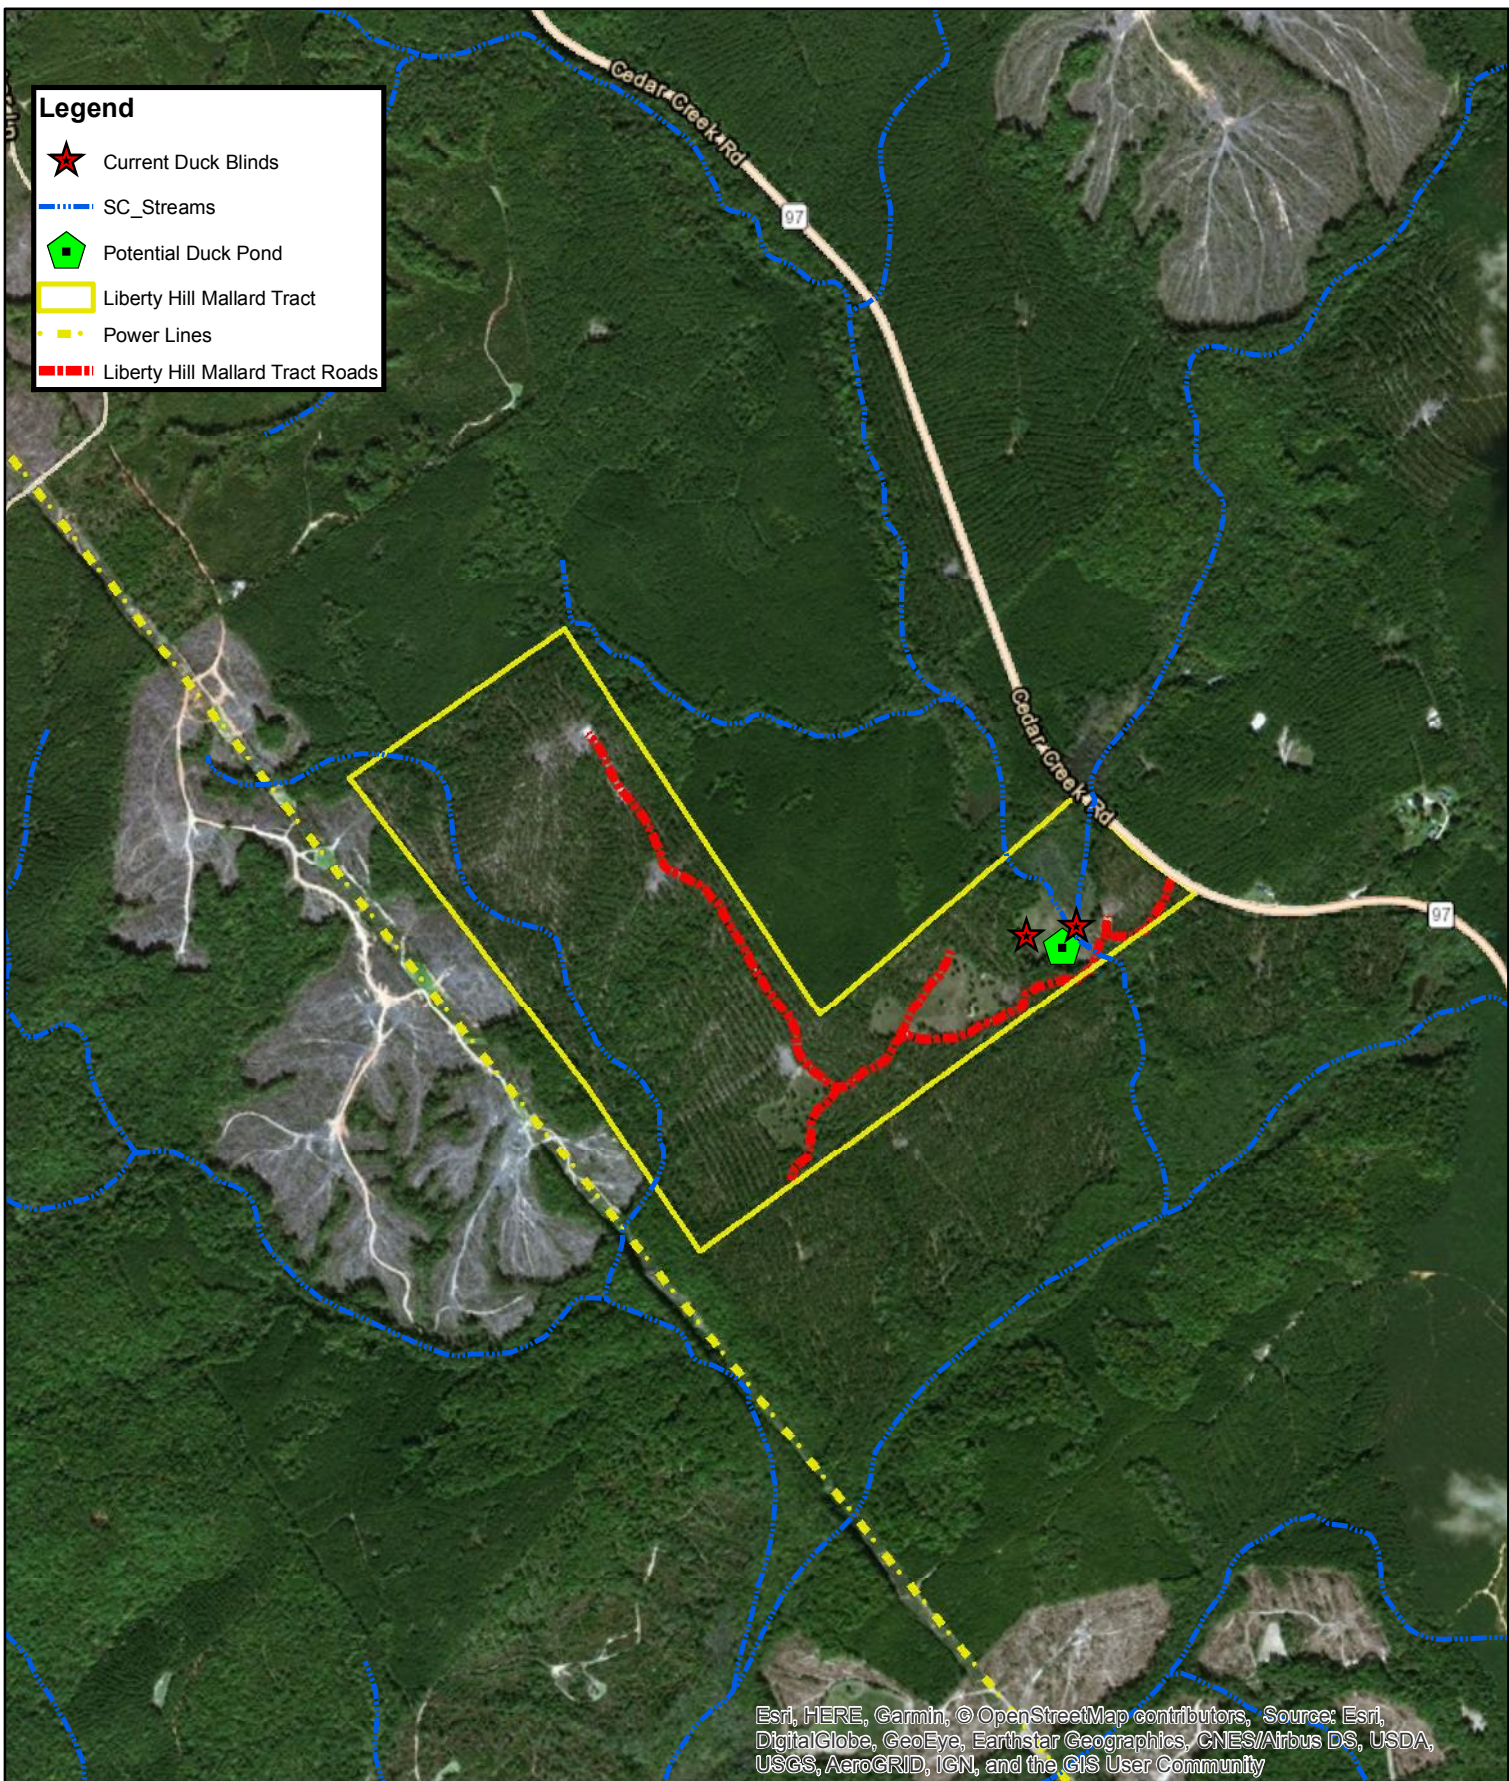

**Legend**

-  Current Duck Blinds
-  SC\_Streams
-  Potential Duck Pond
-  Liberty Hill Mallard Tract
-  Power Lines
-  Liberty Hill Mallard Tract Roads

Esri, HERE, Garmin, © OpenStreetMap contributors, Source: Esri, DigitalGlobe, GeoEye, Earthstar Geographics, CNES/Airbus DS, USDA, USGS, AeroGRID, IGN, and the GIS User Community

Owners and owner's agents make no claims as to the accuracy of this map.

**Liberty Hill Mallard Tract**  
Aerial Photography  
Tract Number:3003  
206.5± Acres  
206.5± GIS Acres  
Lancaster County, SC  
May, 2018