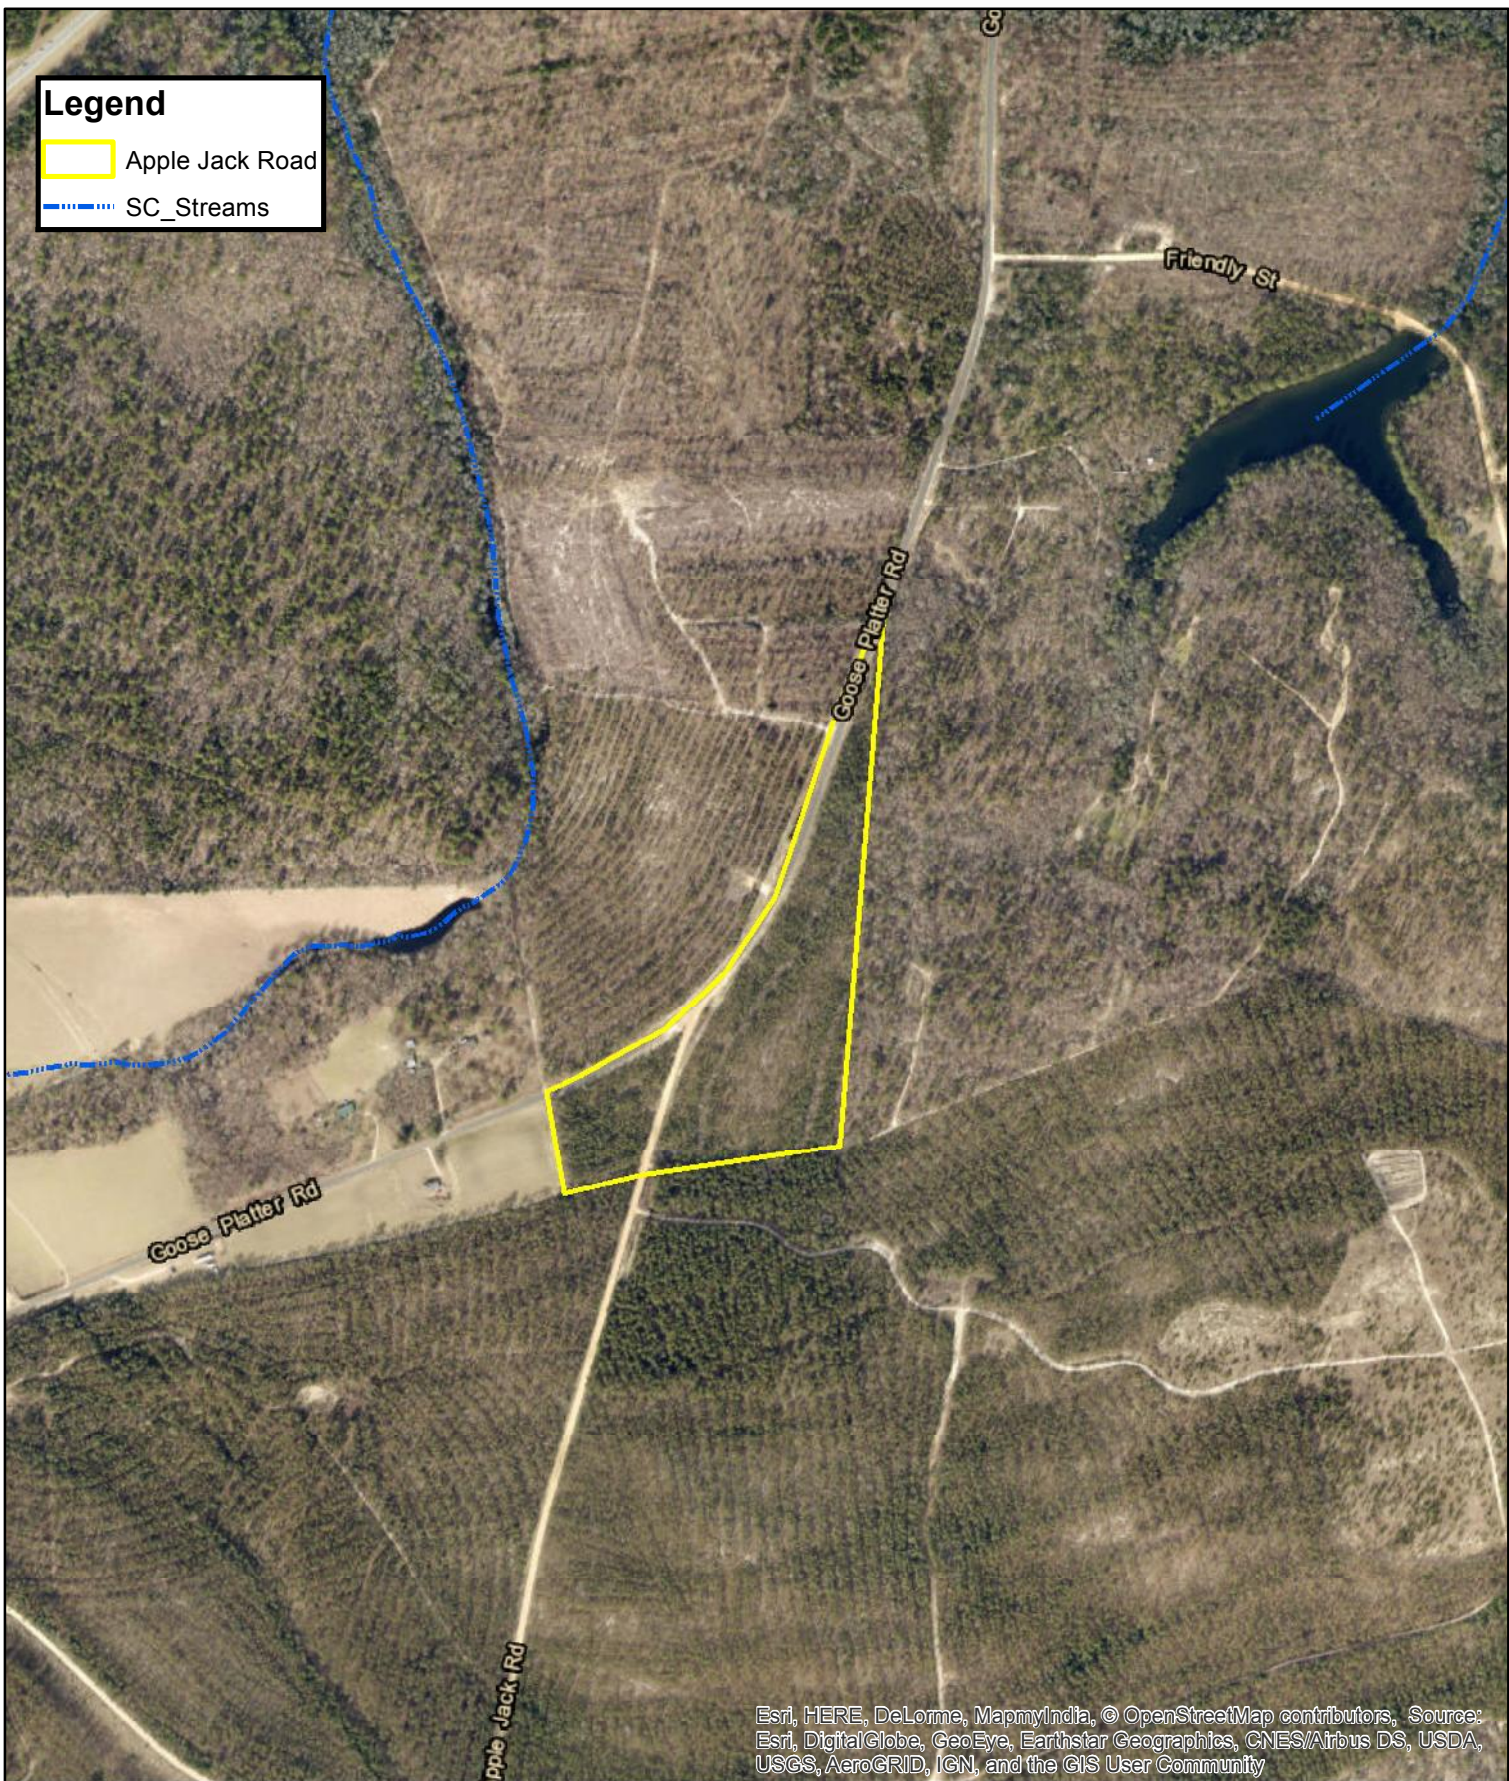

Legend

-  Apple Jack Road
-  SC_Streams

Esri, HERE, DeLorme, MapmyIndia, © OpenStreetMap contributors, Source: Esri, DigitalGlobe, GeoEye, Earthstar Geographics, CNES/Airbus DS, USDA, USGS, AeroGRID, IGN, and the GIS User Community

Owners and owner's agents make no claims as to the accuracy of this map.
Parcel will need a new survey!

Aerial Map
 Ronald and Winfred Dew
 Tract Name: Apple Jack Road
 Tax Map #215-00-10-001
 18.19± GIS Acres
 Aiken County, SC
 June, 2017