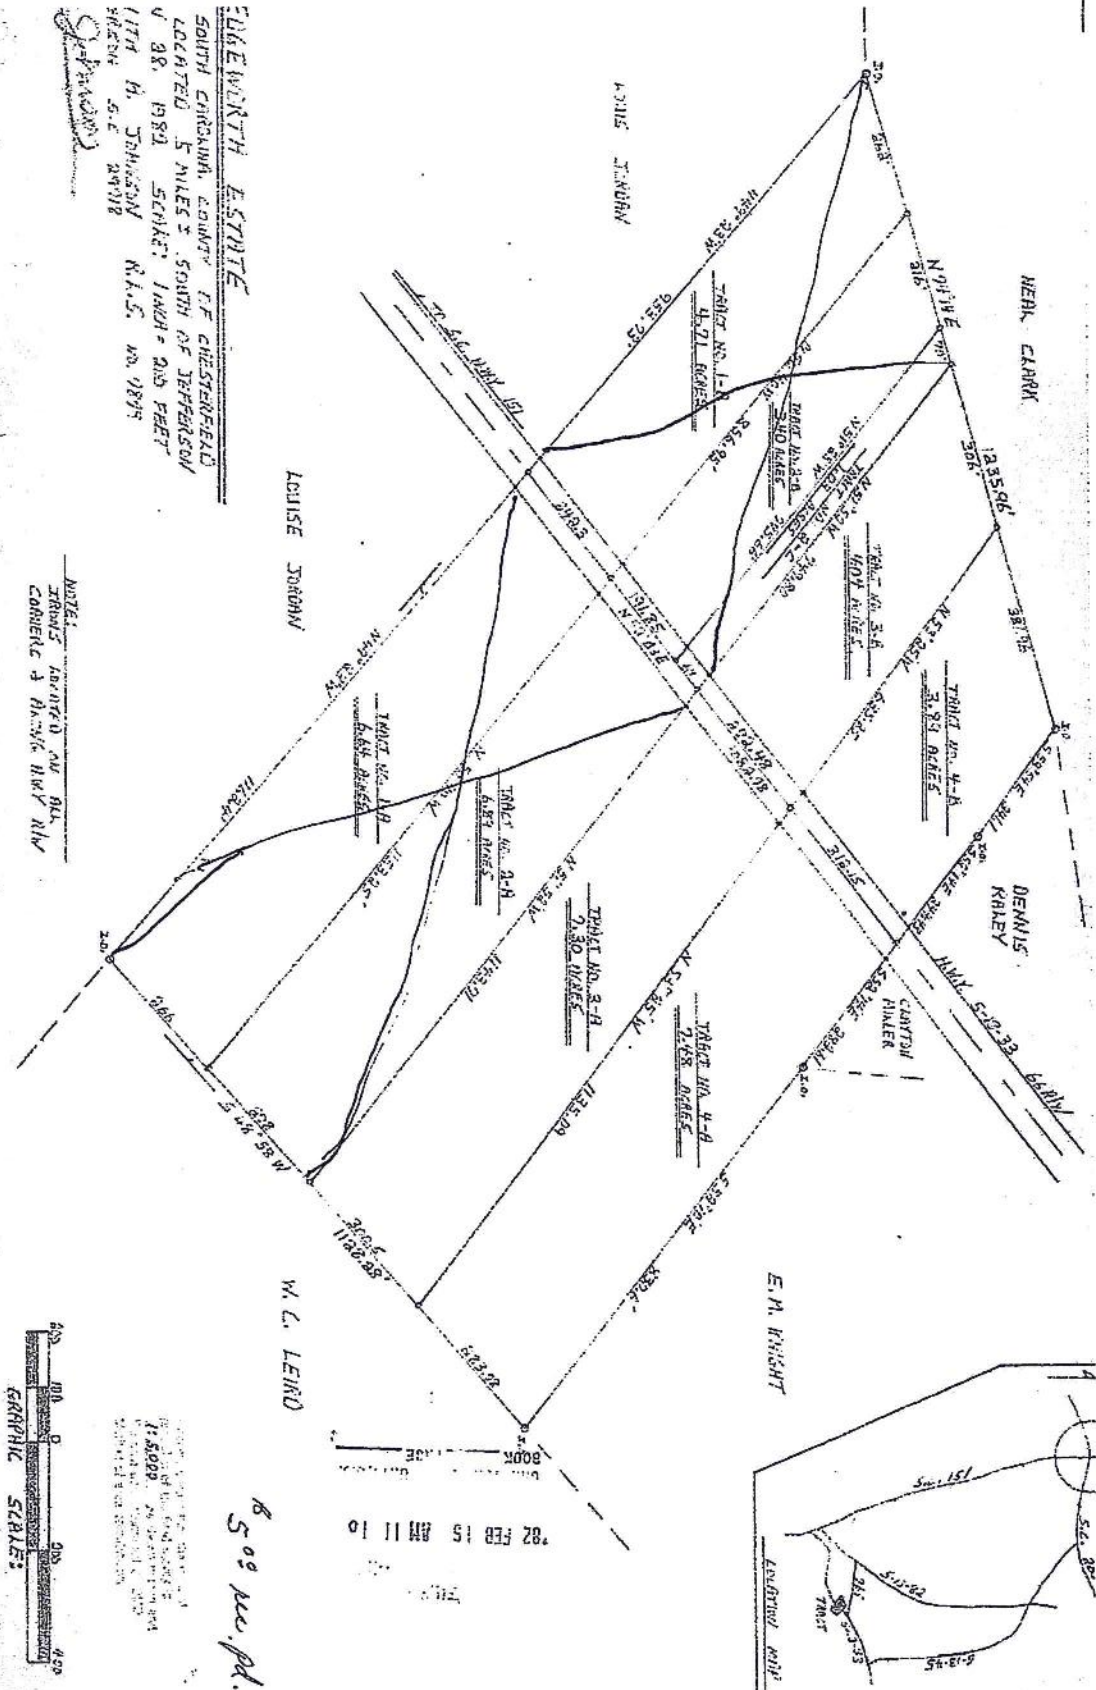

EDGEWORTH ESTATE
 SOUTH CHINCAGO, COUNTY OF CHESTERFIELD
 LOCATED 5 MILES S. SOUTH OF DEERFIELD
 U.S. 1932 SCHEDULE 1A-10-200 FEET
 WITH H. JOHNSON N.A.S. NO. 9899
 W.B.S. 20012

NOTE:
 IRONS LOCATED ON ALL
 CORNERS & HALF WAY NW

1:5000
 1" = 5000'

6500 ac. pd.